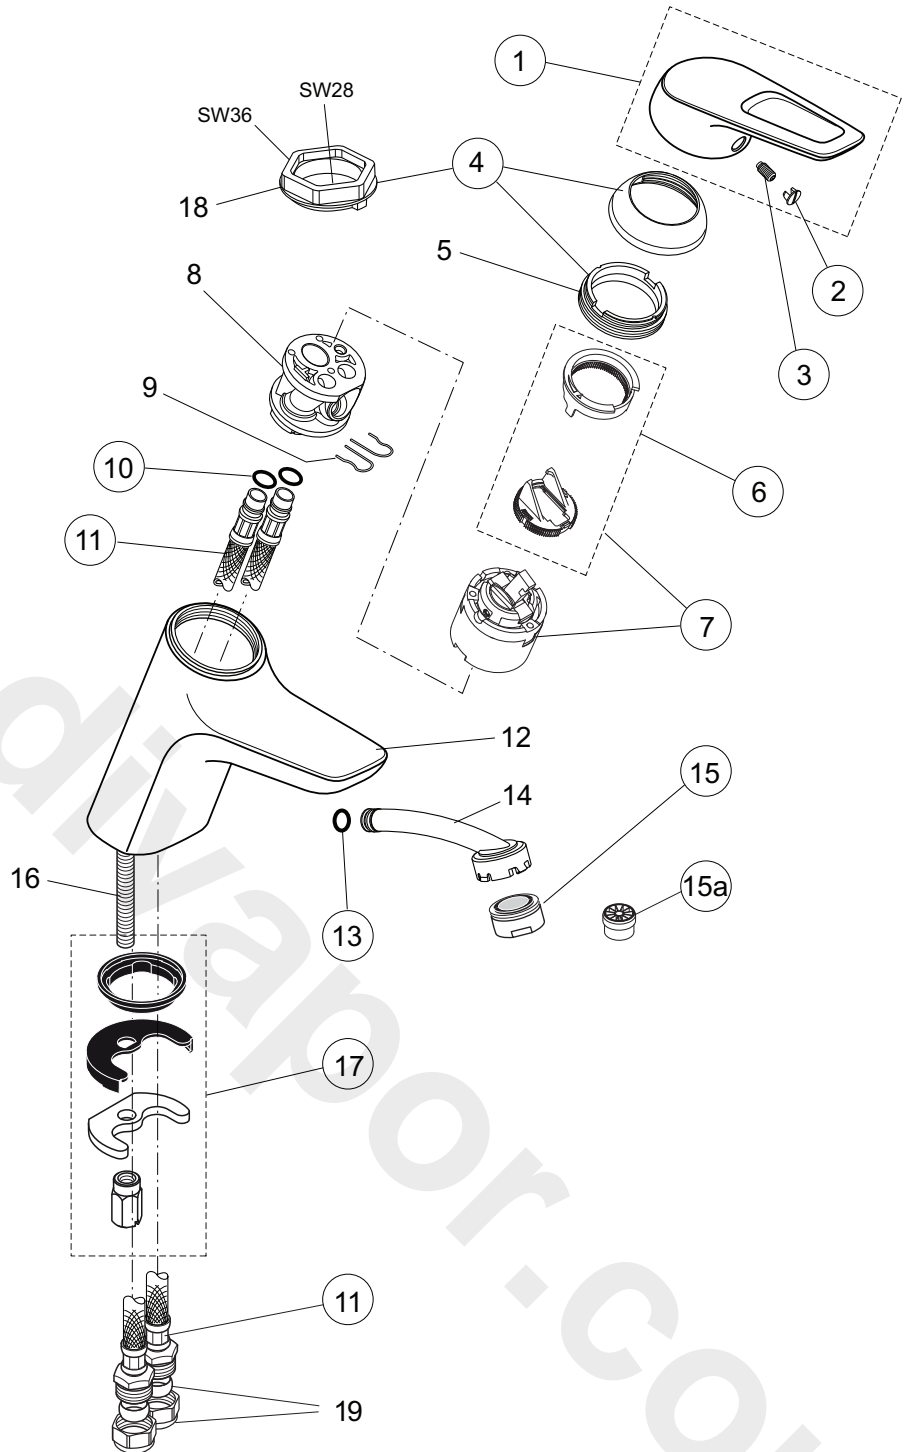

Produced from: Jan. 2011

SL basin mixer flex. hose without pop-up waste chrome

A5649AA

Replace XX with the appropriate finish code
chrome = AA,

Example spare part order:
A 963 313 AA in chrome

Pos.	Description	Part-Number	Qty.	Pos.	Description	Part-Number	Qty.
1	Lever compl. with Logo ISI	A 963 313 XX	1 pcs	12	Body / container		
2	Cap red/blue for handle	A 963 054 NU	1 pcs	13	O-ring Ø 8x1,5	A 961 118 NU	1 pcs
3	Thread pin M5x10 DIN915	A 963 309 NU	1 pcs	14	Inlet WT with M24x1	B 960 754 XX	1 pcs
4	Cover + pos.5 + key	B 960 862 XX	1 pcs	15a	Insert to pos. 15	A 962 713 NU	1 pcs
5	Thread ring M43x1,5 / M41x1,5			16	Stud M8x56		
6	ECO-function / Hot limiter	A 963 314 NU	1 Set	17	Fixation kit universal	A 960 001 NU	1 Set
7	Cartridge Ø40 cpl.+pos.18	B 960 775 NU	1 pcs	18	Insert for socket wrench (key for pos. 5)		
8	Manifold			19	Coupling nut - in pos. 11 contained		
9	Clip						
10	O-ring Ø 10x2,5	A 963 788 NU	1 pcs				
11	Flex. hose / Clip / G1/2	A 963 375 NU	1 pcs				