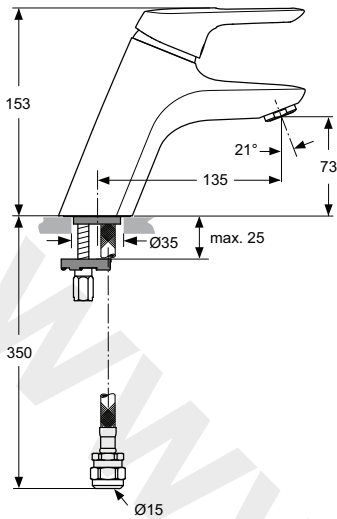

Produced from: Jan. 2011

SL basin mixer flex. hose without pop-up waste chrome

A5649AA

Replace XX with the appropriate finish code
chrome = AA,

Example spare part order:
A 963 313 AA in chrome

Pos.	Description	Part-Number	Qty.	Pos.	Description	Part-Number	Qty.
1	Lever compl. with Logo ISI	A 963 313 XX	1 pcs	12	Body / container		
2	Cap red/blue for handle	A 963 054 NU	1 pcs	13	O-ring Ø 8x1,5	A 961 118 NU	1 pcs
3	Thread pin M5x10 DIN915	A 963 309 NU	1 pcs	14	Inlet WT with M24x1	B 960 754 XX	1 pcs
4	Cover + pos.5 + key	B 960 862 XX	1 pcs	15a	Insert to pos. 15	A 962 713 NU	1 pcs
5	Thread ring M43x1,5 / M41x1,5			16	Stud M8x56		
6	ECO-function / Hot limiter	A 963 314 NU	1 Set	17	Fixation kit universal	A 960 001 NU	1 Set
7	Cartridge Ø40 cpl.+pos.18	B 960 775 NU	1 pcs	18	Insert for socket wrench (key for pos. 5)		
8	Manifold			19	Coupling nut - in pos. 11 contained		
9	Clip						
10	O-ring Ø 10x2,5	A 963 788 NU	1 pcs				
11	Flex. hose / Clip / G1/2	A 963 375 NU	1 pcs				