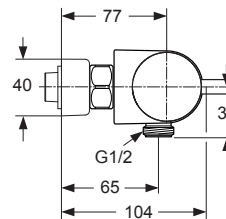

Produced from: March 2010

Shower Thermostat
chrome **A5637AA**

Pos.	Description	Part-Number	Qty.	Pos.	Description	Part-Number	Qty.
1	Handle for temp. cpl.	A 963 099 AA	1 pcs	13	Back plate (frame)		
2	Screw Ejot PT KB50x10			14	Ring (Clip)		
3	Screw (spigot)			15	Coupling nut G3/4 - SW30		
4	Screw M4 L=23,5	A 962 998 NU	2 pcs	16	Non-return valve DW15	A 962 594 NU	2 pcs
5	Handle for Volume control	A 960 801 AA	1 pcs	17	O - ring Ø 17 x 2	A 961 810 NU	2 pcs
6	Temp. adjustment compl.	A 963 427 NU	1 Set	18	Seat M20 x 1 left thread		
7	Therm. Cartridge Bath	A 962 229 NU	1 pcs	19	Fibre / Filter Ø24x15x2,4	A 962 595 NU	2 pcs
	Therm. Cartridge Shower	F 961 044 NU	1 pcs	20	Connector G3/4		
8	Repair-Set Cartridge	A 962 230 NU	1 Set	21	Shroud f. wall mounted kit	B 960 722 AA	2 pcs
9	Body for Bath/shower & Shower			22	Compression ring		
10	Handle insert + stopring	A 963 432 NU	1 Set	23	Brass wall plate		
11	Headwork (Cartridge)	A 961 233 NU	1 pcs	24	Gasket	B 960 721 NU	1 pcs
12	Cover for B/S&Shr 150mm	A 962 223 AA	1 pcs	25	Nipple G1/2 for shower		