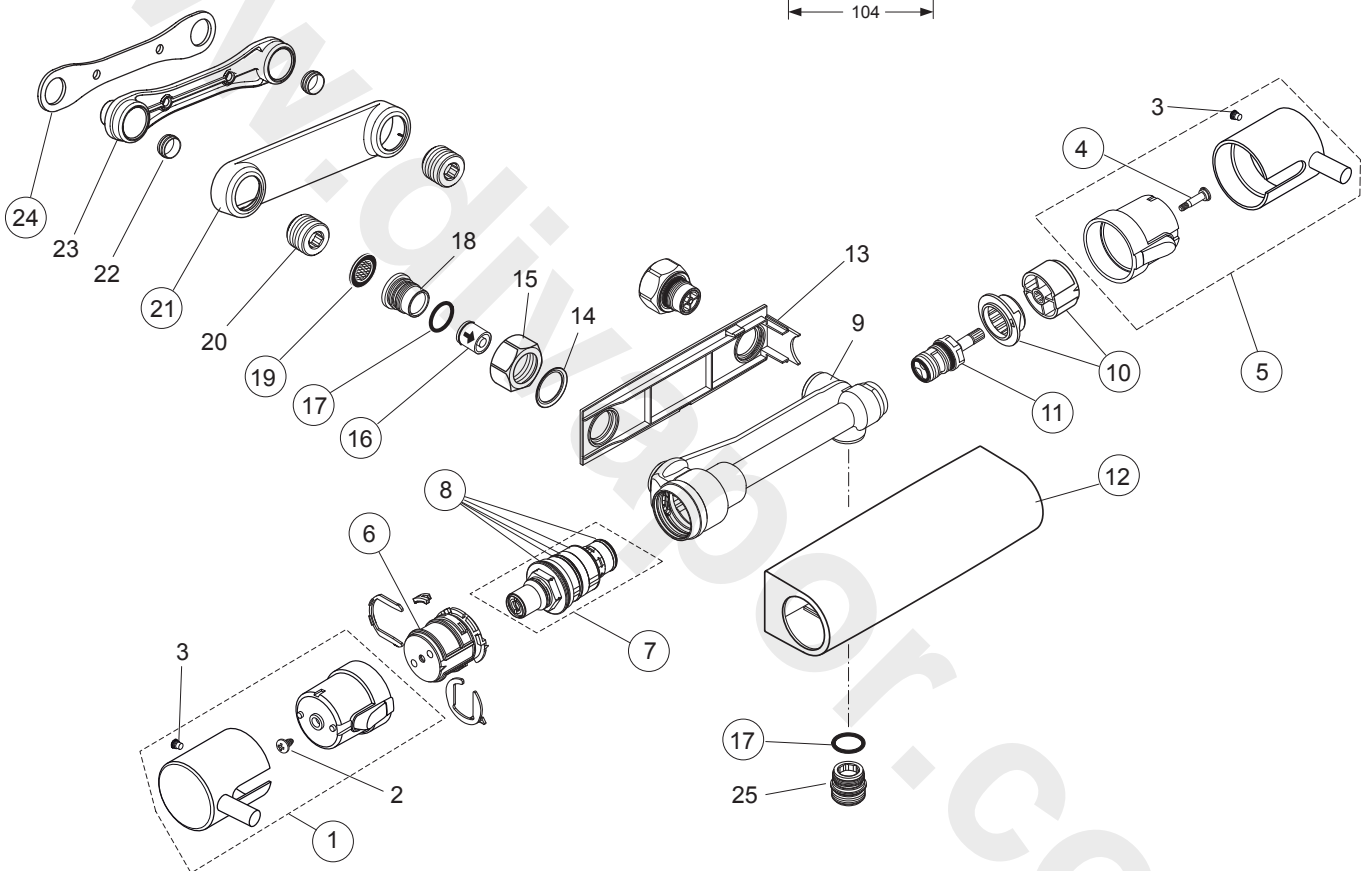

Produced from: March 2010

Shower Thermostat
chrome **A5637AA**

Pos.	Description	Part-Number	Qty.	Pos.	Description	Part-Number	Qty.
1	Handle for temp. cpl.	A 963 099 AA	1 pcs	13	Back plate (frame)		
2	Screw Ejot PT KB50x10			14	Ring (Clip)		
3	Screw (spigot)			15	Coupling nut G3/4 - SW30		
4	Screw M4 L=23,5	A 962 998 NU	2 pcs	16	Non-return valve DW15	A 962 594 NU	2 pcs
5	Handle for Volume control	A 960 801 AA	1 pcs	17	O - ring Ø 17 x 2	A 961 810 NU	2 pcs
6	Temp. adjustment compl.	A 963 427 NU	1 Set	18	Seat M20 x 1 left thread		
7	Therm. Cartridge Bath	A 962 229 NU	1 pcs	19	Fibre / Filter Ø24x15x2,4	A 962 595 NU	2 pcs
	Therm. Cartridge Shower	F 961 044 NU	1 pcs	20	Connector G3/4		
8	Repair-Set Cartridge	A 962 230 NU	1 Set	21	Shroud f. wall mounted kit	B 960 722 AA	2 pcs
9	Body for Bath/shower & Shower			22	Compression ring		
10	Handle insert + stopring	A 963 432 NU	1 Set	23	Brass wall plate		
11	Headwork (Cartridge)	A 961 233 NU	1 pcs	24	Gasket	B 960 721 NU	1 pcs
12	Cover for B/S&Shr 150mm	A 962 223 AA	1 pcs	25	Nipple G1/2 for shower		