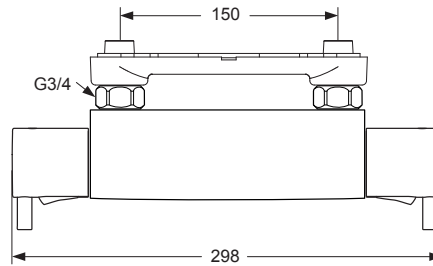

Produced from: March 2010

Shower Thermostat
chrome **A5637AA**

Pos.	Description	Part-Number	Qty.	Pos.	Description	Part-Number	Qty.
1	Handle for temp. cpl.	A 963 099 AA	1 pcs	13	Back plate (frame)		
2	Screw Ejot PT KB50x10			14	Ring (Clip)		
3	Screw (spigot)			15	Coupling nut G3/4 - SW30		
4	Screw M4 L=23,5	A 962 998 NU	2 pcs	16	Non-return valve DW15	A 962 594 NU	2 pcs
5	Handle for Volume control	A 960 801 AA	1 pcs	17	O - ring Ø 17 x 2	A 961 810 NU	2 pcs
6	Temp. adjustment compl.	A 963 427 NU	1 Set	18	Seat M20 x 1 left thread		
7	Therm. Cartridge Bath	A 962 229 NU	1 pcs	19	Fibre / Filter Ø24x15x2,4	A 962 595 NU	2 pcs
	Therm. Cartridge Shower	F 961 044 NU	1 pcs	20	Connector G3/4		
8	Repair-Set Cartridge	A 962 230 NU	1 Set	21	Shroud f. wall mounted kit	B 960 722 AA	2 pcs
9	Body for Bath/shower & Shower			22	Compression ring		
10	Handle insert + stopring	A 963 432 NU	1 Set	23	Brass wall plate		
11	Headwork (Cartridge)	A 961 233 NU	1 pcs	24	Gasket	B 960 721 NU	1 pcs
12	Cover for B/S&Shr 150mm	A 962 223 AA	1 pcs	25	Nipple G1/2 for shower		