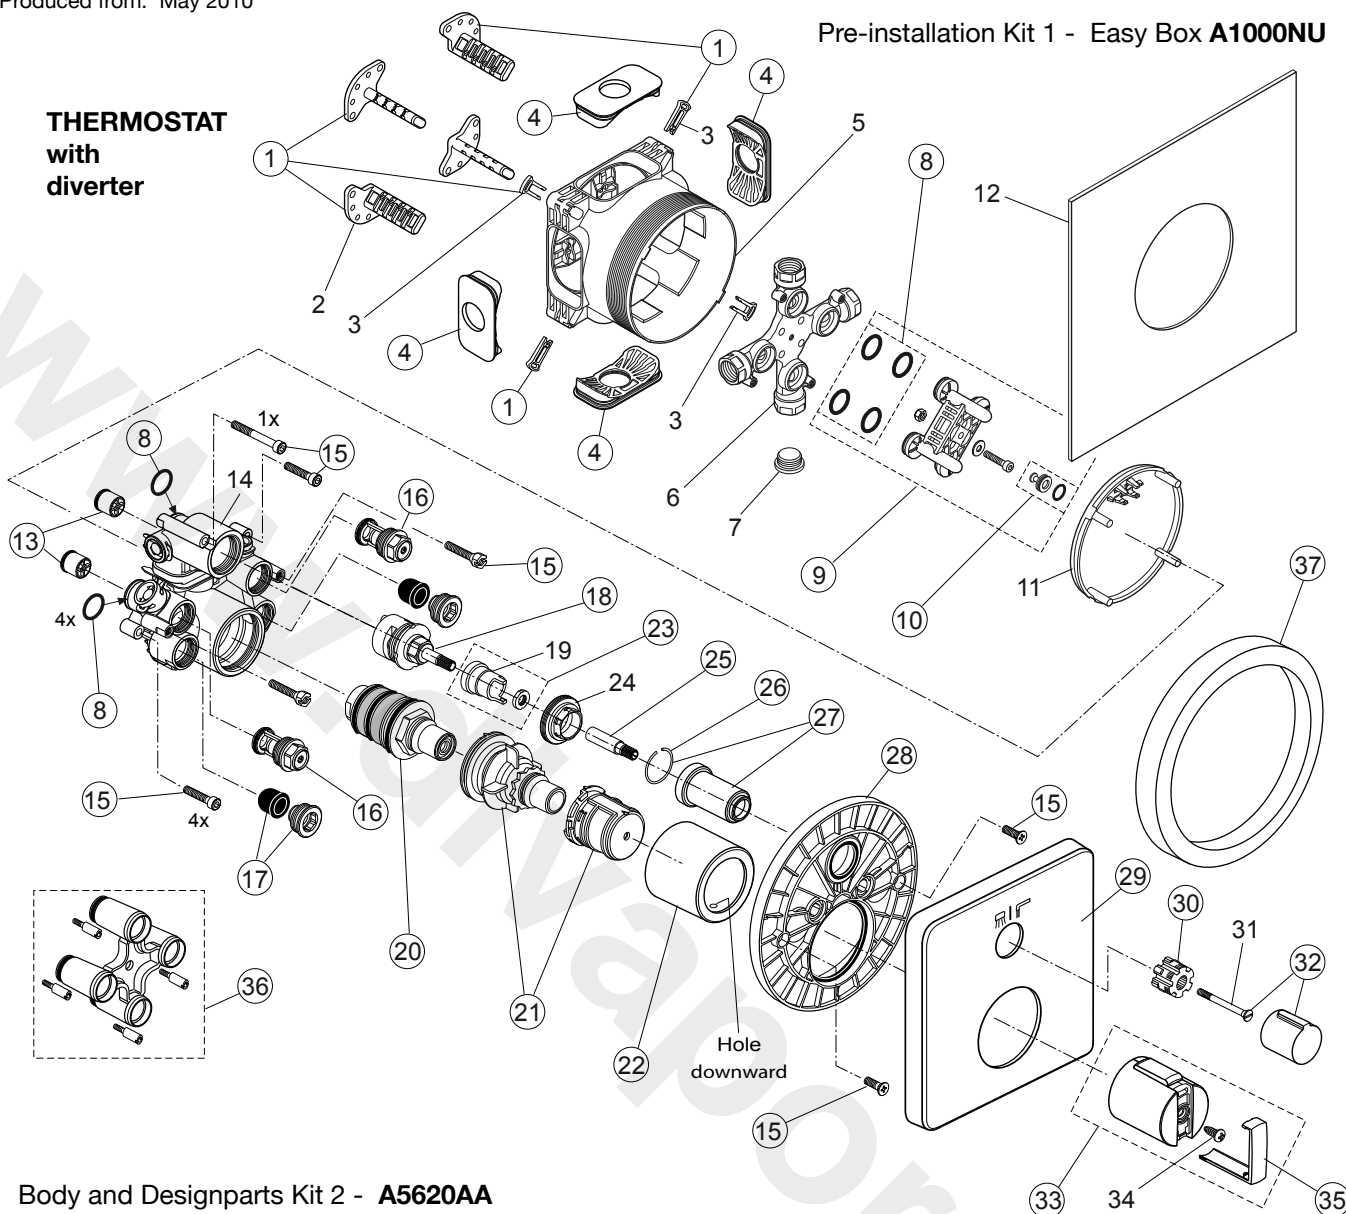

# Ceratherm 200 - Thermostat A5620..

Produced from: May 2010

Pre-installation Kit 1 - Easy Box A1000NU

**THERMOSTAT  
with  
diverter**

Body and Designparts Kit 2 - **A5620AA**

Replace XX with the appropriate finish code  
chrome = AA,

Example spare part order:  
**A 962 391 AA** in chrome

Pos.	Description	Part-Number	Qty.	Pos.	Description	Part-Number	Qty.
1	Installation depth adjustment with clips	<b>A 963 131 NU</b>	1 Set	19	Clamp cover		
2	Depth adjustment device			20	Cartridge thermostat G3/4	<b>A 963 564 NU</b>	1 Set
3	Adjustment lock ( contained in pos. 1 )			21	Temp. adjustment compl.	<b>A 963 427 NU</b>	1 Set
4	Side sealing	<b>A 963 132 NU</b>	1 Set	22	Cover / Cap for Temp.	<b>A 962 391 XX</b>	1 pcs
5	Built-in box			23	Clamp cover with washer	<b>A 962 481 NU</b>	1 Set
6	Multi-way body			24	Clamping nut M36 x 1		
7	Plug G1/2			25	Extension / handle adapt.	<b>A 960 899 NU</b>	1 pcs
8	O-ring Ø 17 x 2,5	<b>A 963 143 NU</b>	1 Set	26	Snap ring	<b>A 962 368 NU</b>	1 pcs
9	Flushing device with Screw, washer + sealing set	<b>A 963 146 NU</b>	1 Set	27	Cover / Cap for Volume	<b>A 962 384 XX</b>	1 pcs
10	Plug with o-ring Ø 12x1,5	<b>A 963 147 NU</b>	1 pcs	28	Escutcheon holder compl.	<b>A 960 895 NU</b>	1 Set
11	Cover for built-in box			29	Escutcheon with symbols	<b>A 962 483 XX</b>	1 pcs
12	Sealing fleece			30	Handle adapter	<b>A 961 659 NU</b>	1 pcs
13	Non-return valve DW15	<b>A 962 594 NU</b>	2 pcs	31	Screw for handle fixation		
14	Body Thermostat			32	Volume control handle	<b>A 962 388 XX</b>	1 pcs
15	Screw set complete	<b>A 960 890 NU</b>	1 Set	33	Temperature handle compl.	<b>A 962 879 XX</b>	1 pcs
16	Stop valve	<b>A 960 706 NU</b>	2 pcs	34	Ejot-PT Screw KB50x10		
17	Low noise insert	<b>A 960 891 NU</b>	1 pcs	35	Cap for handle	<b>A 962 878 XX</b>	1 Set
18	Stop valve + diverter	<b>A 962 480 NU</b>	1 pcs	36	Extension kit 20mm	<b>A 960 704 NU</b>	1 Set
					Extension kit 40mm	<b>A 962 476 NU</b>	1 Set
					Distance frame	<b>A 962 475 XX</b>	1 pcs