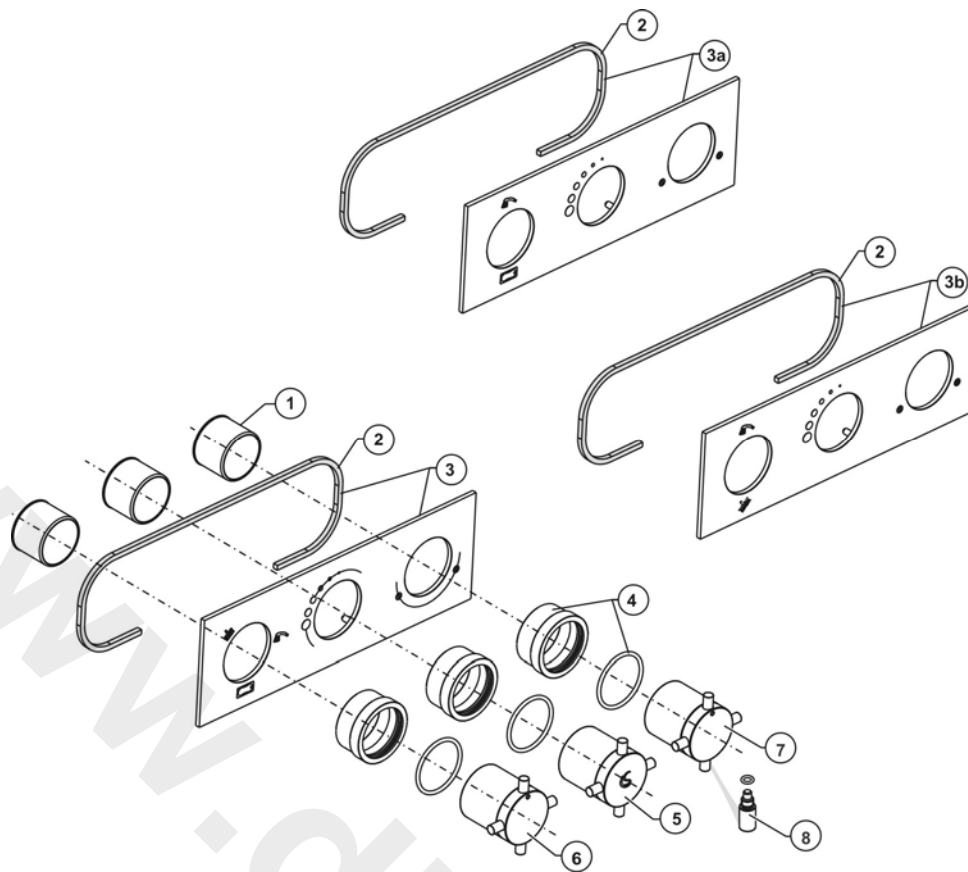

**A5601AA Oposta 3-Control Built-in Thermostatic  
Bath Shower Mixer with 2-way diverter**

**A5602AA Oposta 3-Control Built-in Thermostatic  
Bath Shower Mixer with 3-way diverter**

**A5595AA Oposta 3-Control Built-in Thermostatic  
Shower/Shower Mixer with 2-way diverter**

<b>Ref.</b>	<b>Description</b>	<b>Part No.</b>
1	Thermostatic cartridge	S960134NU
2	Extension bush	-
3	O-ring	A962574NU
4	Temp handle ext kit	-
5	Temp adjust carrier	A963427NU
6	Check valve - cold	A960588NU
7	Check valve - hot	A960589NU
8	Flow control cartridge	A960462NU

<b>Ref.</b>	<b>Description</b>	<b>Part No.</b>
9	Brass Adaptor Flow & Div	A960185NU
9a	Brass Adaptor Temp	A963198NU
10	Diverter parts kit	A963470NU
11	Washers Kit	A963471NU
12	Spring	A963472NU
14	O-ring - small	A963469NU
15	Diverter extension assy	A962320NU

Ref.	Description	Part No.	Ref.	Description	Part No.
1	Short shroud	A960789AA	4	Grip ring & o-ring kit	A960791AA
2	Foam Gasket	-	5	Flow handle kit. WITH LOGO	A963202AA
3	Escutcheon & gasket 3-way	A963200AA	6	Diverter handle kit	A963201AA
3a	Escut'n & gasket 2-way Bath/Shower (A5601)	A963199AA	7	Temperature handle kit	A963203AA
3b	Escut'n & gasket 2-way Shower/Shower (A5595)	A963675AA	8	Loose locking pins, set of 3	A963205AA