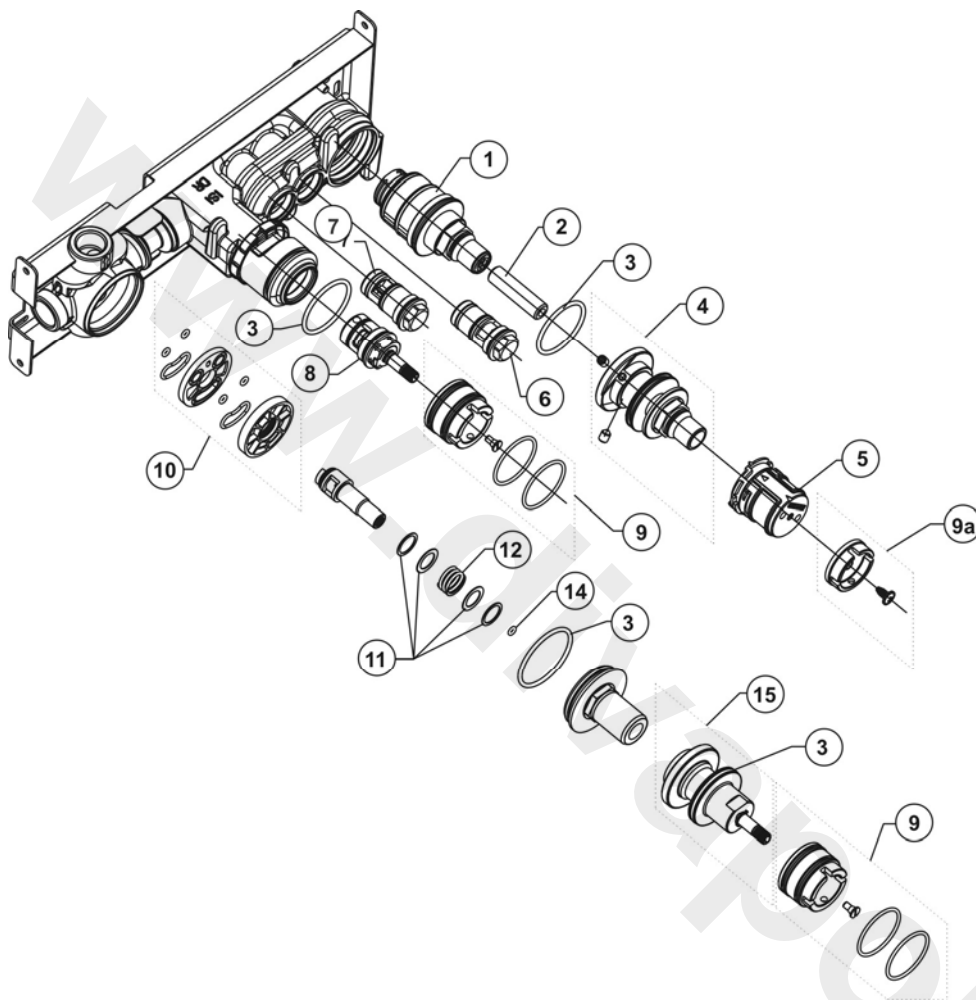

**A5601AA Oposta 3-Control Built-in Thermostatic  
Bath Shower Mixer with 2-way diverter**

**A5602AA Oposta 3-Control Built-in Thermostatic  
Bath Shower Mixer with 3-way diverter**

**A5595AA Oposta 3-Control Built-in Thermostatic  
Shower/Shower Mixer with 2-way diverter**

<b>Ref.</b>	<b>Description</b>	<b>Part No.</b>
1	Thermostatic cartridge	S960134NU
2	Extension bush	-
3	O-ring	A962574NU
4	Temp handle ext kit	-
5	Temp adjust carrier	A963427NU
6	Check valve - cold	A960588NU
7	Check valve - hot	A960589NU
8	Flow control cartridge	A960462NU

<b>Ref.</b>	<b>Description</b>	<b>Part No.</b>
9	Brass Adaptor Flow & Div	A960185NU
9a	Brass Adaptor Temp	A963198NU
10	Diverter parts kit	A963470NU
11	Washers Kit	A963471NU
12	Spring	A963472NU
14	O-ring - small	A963469NU
15	Diverter extension assy	A962320NU

Ref.	Description	Part No.	Ref.	Description	Part No.
1	Short shroud	A960789AA	4	Grip ring & o-ring kit	A960791AA
2	Foam Gasket	-	5	Flow handle kit. WITH LOGO	A963202AA
3	Escutcheon & gasket 3-way	A963200AA	6	Diverter handle kit	A963201AA
3a	Escut'n & gasket 2-way Bath/Shower (A5601)	A963199AA	7	Temperature handle kit	A963203AA
3b	Escut'n & gasket 2-way Shower/Shower (A5595)	A963675AA	8	Loose locking pins, set of 3	A963205AA