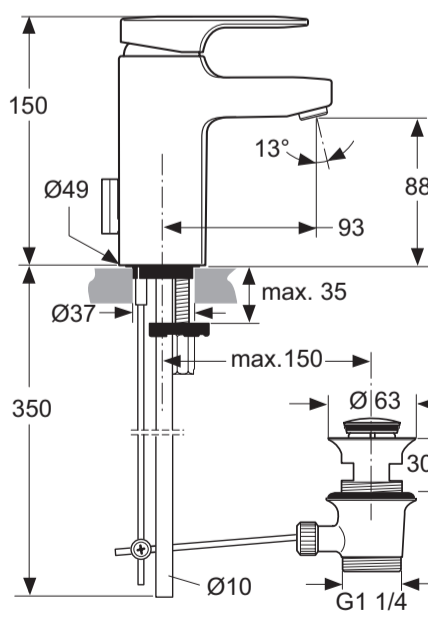

Ideal Standard International BVBA
Corporate Village - Gent Building
Da Vincilaan 2
1935 Zaventem
Belgium

www.idealstandardinternational.com