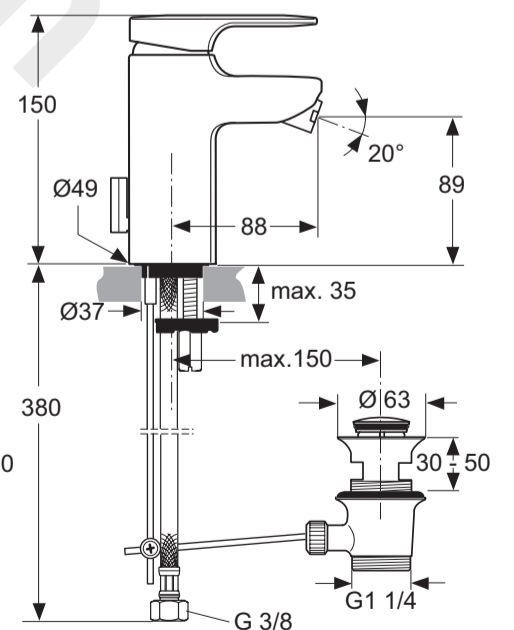

Ideal Standard International BVBA
Corporate Village - Gent Building
Da Vincilaan 2
1935 Zaventem
Belgium

www.idealstandardinternational.com