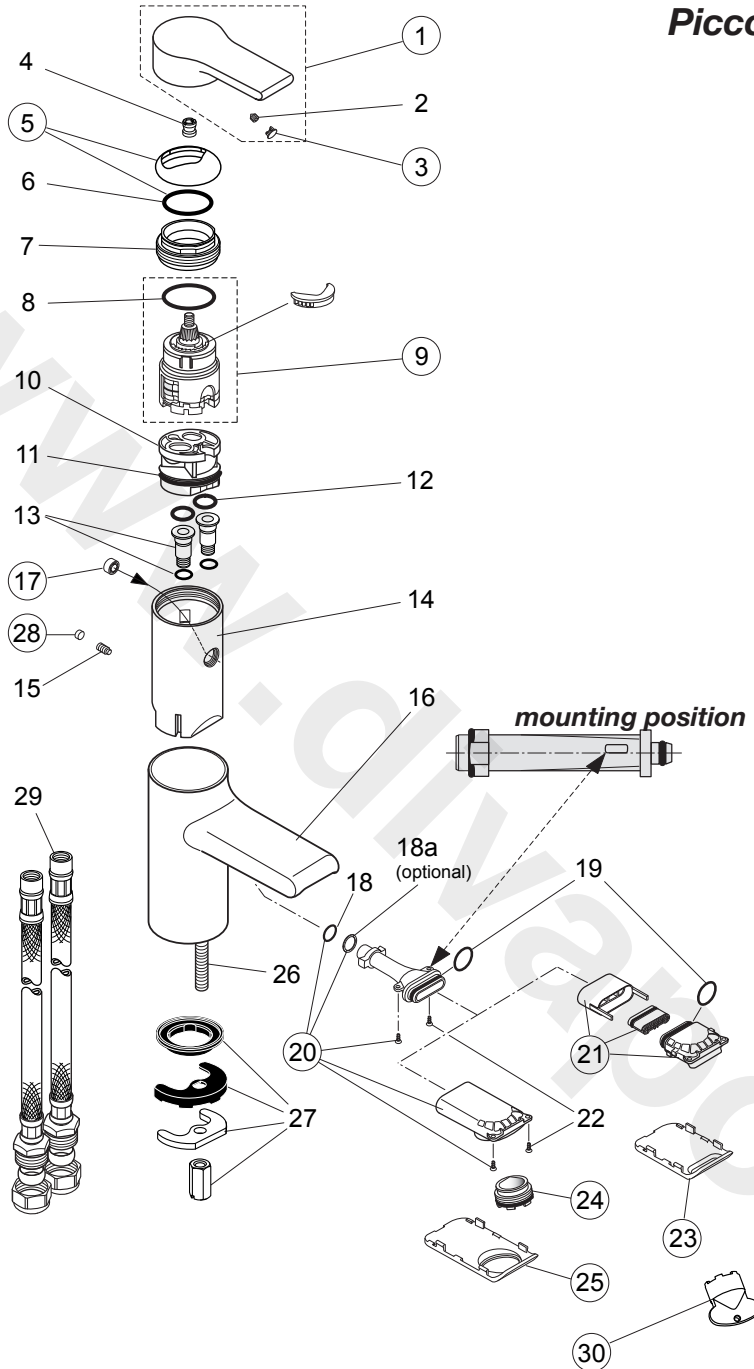

Produced from: Jan. 2010

Piccolo

SL basin mixer Piccolo, Aerator
with flexible hose
chrome **A5535AA**

SL basin mixer, Waterfall
with flexible hose
chrome **A5536AA**

Pos.	Description	Part-Number	Qty.	Pos.	Description	Part-Number	Qty.
1	Lever cpl. with Logo IS	A 960 645 AA	1 pcs	17	Flow limiter (waterfall only)	A 960 647 NU	1 pcs
2	Thread pin M5x6 DIN914			18	O - ring Ø 9,25 x 1,78 (until 2014) (from 2015 Ø 9,1 x 1,6)		
3	Handle cap	B 960 473 AA	1 pcs	19	O - ring Ø 18 x 1,5		
4	Handle adapter (included in pos. 9)			20	Water outlet f. aerator	A 960 649 NU*	1 Set
5	Cover cap	A 960 646 AA	1 pcs	21	Water outlet f. waterfall	A 960 687 NU*	1 Set
6	O - ring Ø 28,3 x 1,78			22	Screw Ejot WN5152 20x5		
7	Clamping nut M43 x 1,5			23	Cover plate waterfall	A 960 688 AA	1 pcs
8	O - Ring Ø 35 x 3,2			24	Aerator M24x1 short / 5ltr.	A 962 079 NU	1 pcs
9	Cartridge Multiport Click	A 962 985 NU	1 pcs		Aerator M24x1 h=15,4mm	A 960 692 NU	1 pcs
	Cartridge (only waterfall)	A 962 716 NU	1 pcs	25	Cover plate aerator	A 960 689 AA	1 pcs
10	Plastic manifold			26	Stud M8 x 63mm		
11	O - ring Ø 34,65 x 1,78			27	Fixation set		
12	O - ring Ø 10 x 2			28	Cover shield	A 963 751 NU	1 pcs
13	Adapter flex. hose + O-ring Ø 7 x 1,5			29	Flex. hose M10x1In.-G1/2		
14	Cartridge holder			30	Key f. aerator pos. 24	A 960 196 NU	1 Set
15	Thread pin M5x16 DIN 914						
16	Body (Lavy Piccolo)						

*from 2015 w. Pos.18a (optional); water outlet removed in Pos.20 + Pos.21