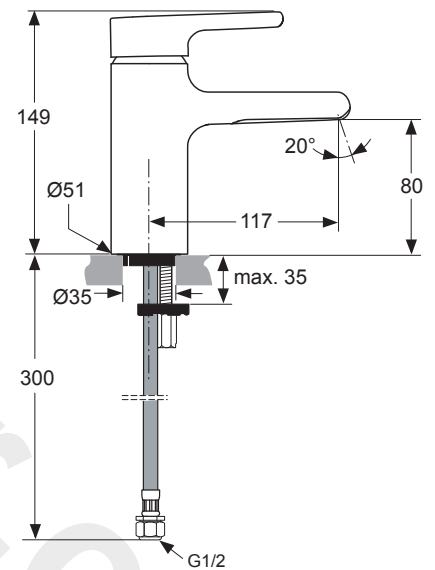

Produced from: Jan. 2010

Piccolo

SL basin mixer Piccolo, Aerator
with flexible hose
chrome **A5535AA**

SL basin mixer, Waterfall
with flexible hose
chrome **A5536AA**

Pos.	Description	Part-Number	Qty.	Pos.	Description	Part-Number	Qty.
1	Lever cpl. with Logo IS	A 960 645 AA	1 pcs	17	Flow limiter (waterfall only)	A 960 647 NU	1 pcs
2	Thread pin M5x6 DIN914			18	O - ring Ø 9,25 x 1,78 (until 2014) (from 2015 Ø 9,1 x 1,6)		
3	Handle cap	B 960 473 AA	1 pcs	19	O - ring Ø 18 x 1,5		
4	Handle adapter (included in pos. 9)			20	Water outlet f. aerator	A 960 649 NU*	1 Set
5	Cover cap	A 960 646 AA	1 pcs	21	Water outlet f. waterfall	A 960 687 NU*	1 Set
6	O - ring Ø 28,3 x 1,78			22	Screw Ejot WN5152 20x5		
7	Clamping nut M43 x 1,5			23	Cover plate waterfall	A 960 688 AA	1 pcs
8	O - Ring Ø 35 x 3,2			24	Aerator M24x1 short / 5ltr.	A 962 079 NU	1 pcs
9	Cartridge Multiport Click	A 962 985 NU	1 pcs		Aerator M24x1 h=15,4mm	A 960 692 NU	1 pcs
	Cartridge (only waterfall)	A 962 716 NU	1 pcs	25	Cover plate aerator	A 960 689 AA	1 pcs
10	Plastic manifold			26	Stud M8 x 63mm		
11	O - ring Ø 34,65 x 1,78			27	Fixation set		
12	O - ring Ø 10 x 2			28	Cover shield	A 963 751 NU	1 pcs
13	Adapter flex. hose + O-ring Ø 7 x 1,5			29	Flex. hose M10x1In.-G1/2		
14	Cartridge holder			30	Key f. aerator pos. 24	A 960 196 NU	1 Set
15	Thread pin M5x16 DIN 914						
16	Body (Lavy Piccolo)						

*from 2015 w. Pos.18a (optional); water outlet removed in Pos.20 + Pos.21