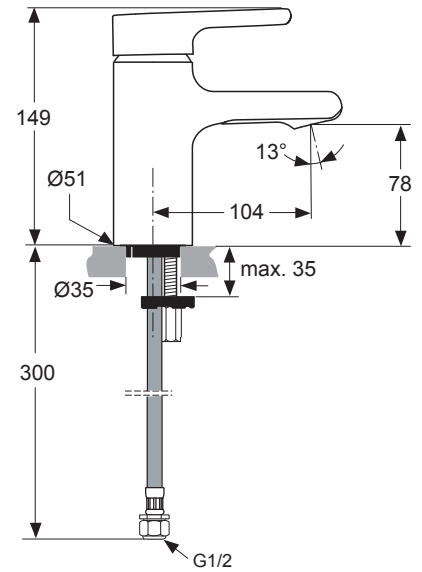

Produced from: Jan. 2010

Piccolo

SL basin mixer Piccolo, Aerator
with flexible hose
chrome **A5535AA**

SL basin mixer, Waterfall
with flexible hose
chrome **A5536AA**

Pos.	Description	Part-Number	Qty.	Pos.	Description	Part-Number	Qty.
1	Lever cpl. with Logo IS	A 960 645 AA	1 pcs	17	Flow limiter (waterfall only)	A 960 647 NU	1 pcs
2	Thread pin M5x6 DIN914			18	O - ring Ø 9,25 x 1,78 (until 2014) (from 2015 Ø 9,1 x 1,6)		
3	Handle cap	B 960 473 AA	1 pcs	19	O - ring Ø 18 x 1,5		
4	Handle adapter (included in pos. 9)			20	Water outlet f. aerator	A 960 649 NU*	1 Set
5	Cover cap	A 960 646 AA	1 pcs	21	Water outlet f. waterfall	A 960 687 NU*	1 Set
6	O - ring Ø 28,3 x 1,78			22	Screw Ejot WN5152 20x5		
7	Clamping nut M43 x 1,5			23	Cover plate waterfall	A 960 688 AA	1 pcs
8	O - Ring Ø 35 x 3,2			24	Aerator M24x1 short / 5ltr.	A 962 079 NU	1 pcs
9	Cartridge Multiport Click	A 962 985 NU	1 pcs		Aerator M24x1 h=15,4mm	A 960 692 NU	1 pcs
	Cartridge (only waterfall)	A 962 716 NU	1 pcs	25	Cover plate aerator	A 960 689 AA	1 pcs
10	Plastic manifold			26	Stud M8 x 63mm		
11	O - ring Ø 34,65 x 1,78			27	Fixation set		
12	O - ring Ø 10 x 2			28	Cover shield	A 963 751 NU	1 pcs
13	Adapter flex. hose + O-ring Ø 7 x 1,5			29	Flex. hose M10x1In.-G1/2		
14	Cartridge holder			30	Key f. aerator pos. 24	A 960 196 NU	1 Set
15	Thread pin M5x16 DIN 914						
16	Body (Lavy Piccolo)						

*from 2015 w. Pos.18a (optional); water outlet removed in Pos.20 + Pos.21