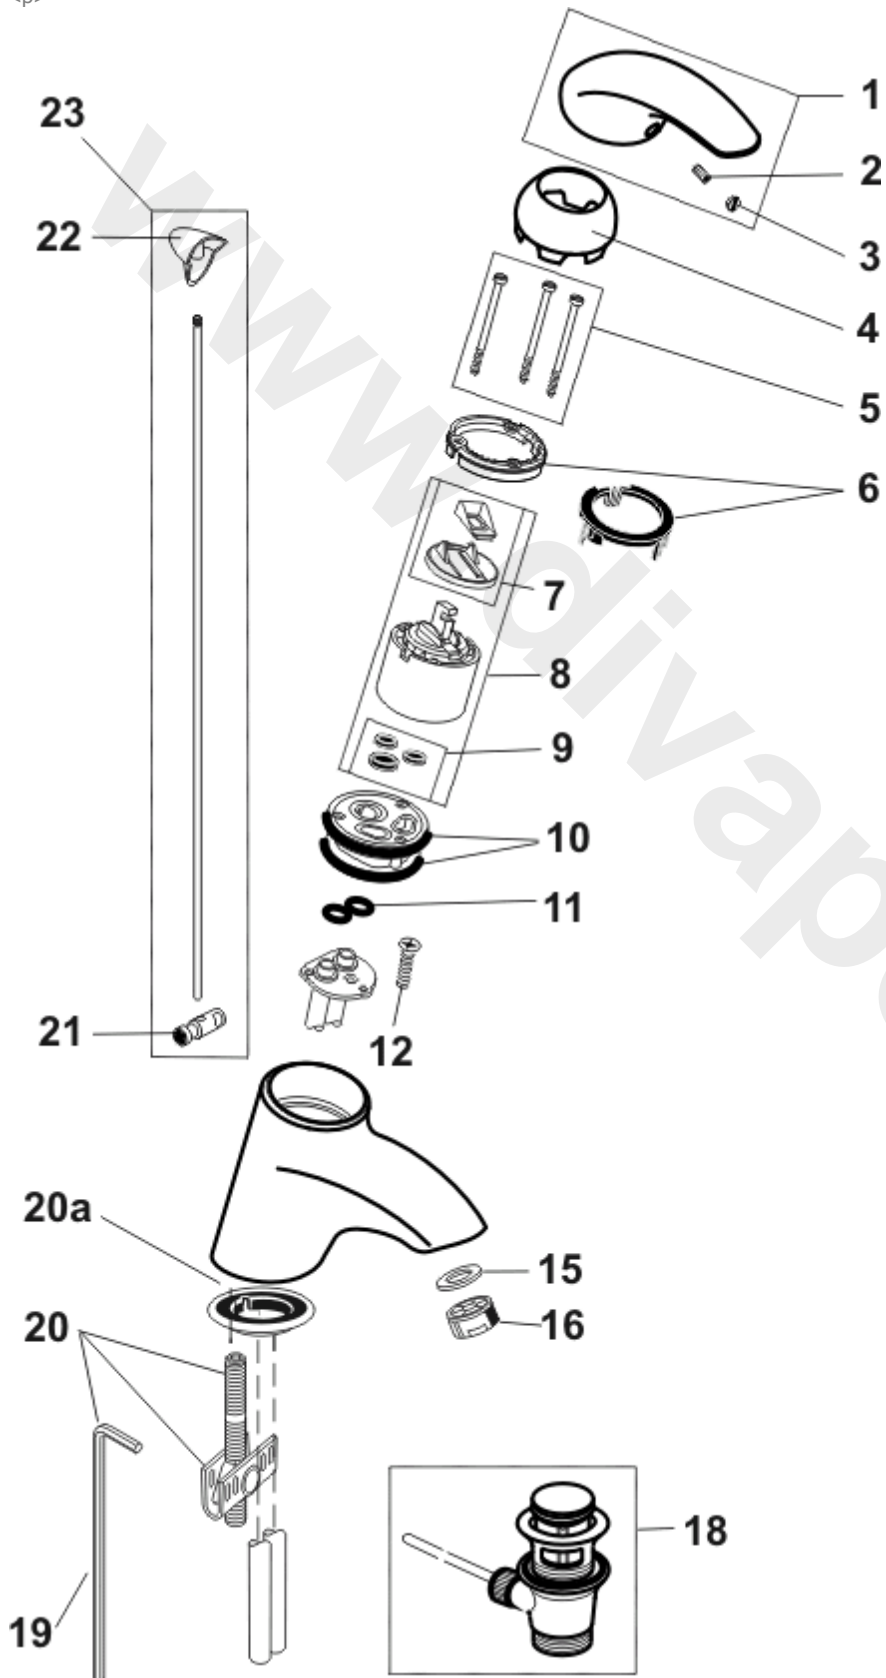

<p>

Ref.	Description	Part No.
1	Single lever handle	A960279AA
2	Grub screw	A963309NU
3	Index button	A963931NU
4	Shroud	A960284AA
5	Cartridge screws M4 x 64	A960285NU
6	Temperature limiting mechanism	A963923NU
7	CLICK mechanism	A860700NU
8	CX single lever cartridge	E960679NU
9	cartridge inlet seals	A961155NU
10	Port adaptor o-rings	A963982NU
11	O rings	A960286NU
12	Screw	-
15	Rubber washer	-
16	Flow straightener	E950655AA
18	Pop-up waste	E950612AA
19	Allen key	E960016NU
20	Fixing kit	A960949NU
20a	Deck sealing washer	A960123NU
21	Clamp for pop-up rod	A963998
22	Pop-up rod knob	A960282AA
23	Pop-up rod, knob and clamp	A960283AA