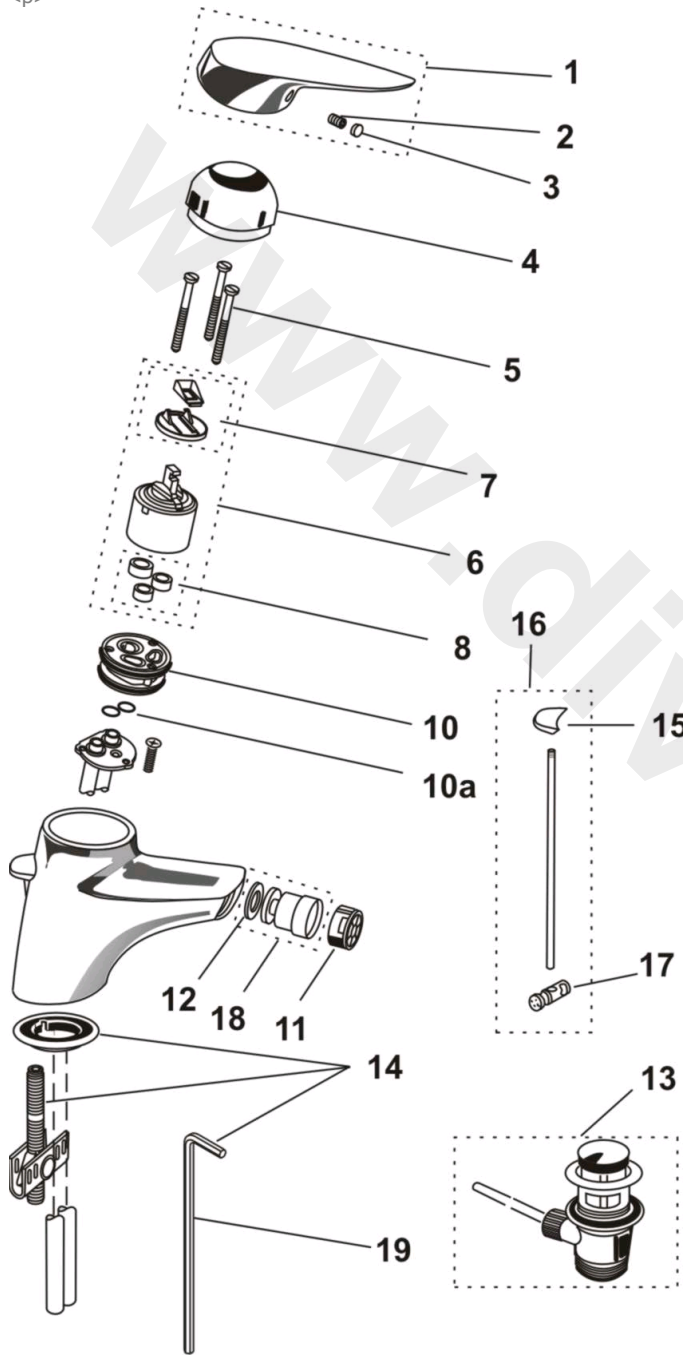

<p>

<b>Ref.</b>	<b>Description</b>	<b>Part No.</b>
1	Ceramix single lever handle	A960807AA
2	Grub screw	A963309NU
3	Index button	A963054NU
4	Shroud	A963817AA
5	Cartridge screws M4 x 45.5	A963333NU
6	CX single lever cartridge UK	E960679NU
7	CLICK mechanism	A860700NU
8	Cartridge seals	A961155NU
10	Port adaptor o-rings	A961338NU
10a	Port adaptor inlet seals 10.0 x 2.5	A963788NU
11	Flow straightener	A961625AA
11a	Aerator	A960321AA
13	Pop-up waste	E950612AA
13a	Pop-up plug	A961226AA
14	Fixing kit	A960949NU
14a	Deck sealing washer	A960123NU
15	Pop-up knob	A963819AA
16	Pop-up rod, knob and clamp ??????	A963820AA
17	Clamp for pop-up rod	A963404NU
18	Bidet swivel	A960063AA
19	Allen key	E960016NU

**NB -- colour/finish options**

Chrome = AA

www.divapor.com