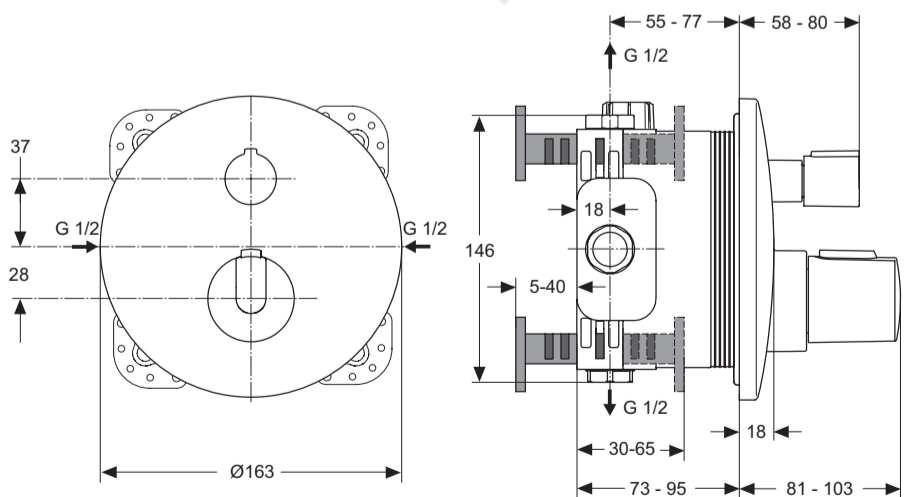

Ideal Standard International NV
Corporate Village - Gent Building
Da Vincilaan 2
1935 Zaventem
Belgium

www.idealstandardinternational.com