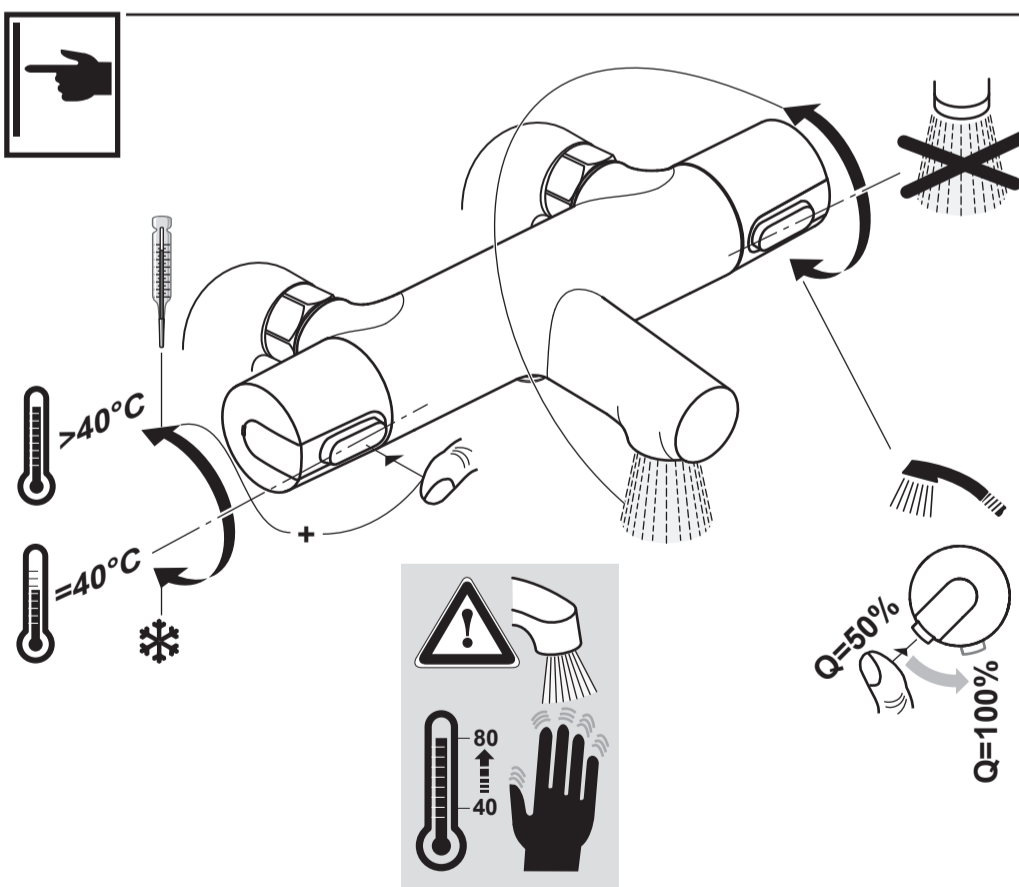

CERATHERM 100
 A 4815 .. A 4816 ..

0812 / A 866 266
 (+ A 865 612)
 Made in Germany

Ideal Standard International BVBA
 Chaussée de Wavre, 1789 - box 15
 1160 Bruxelles
 Belgium

www.idealstandardinternational.com