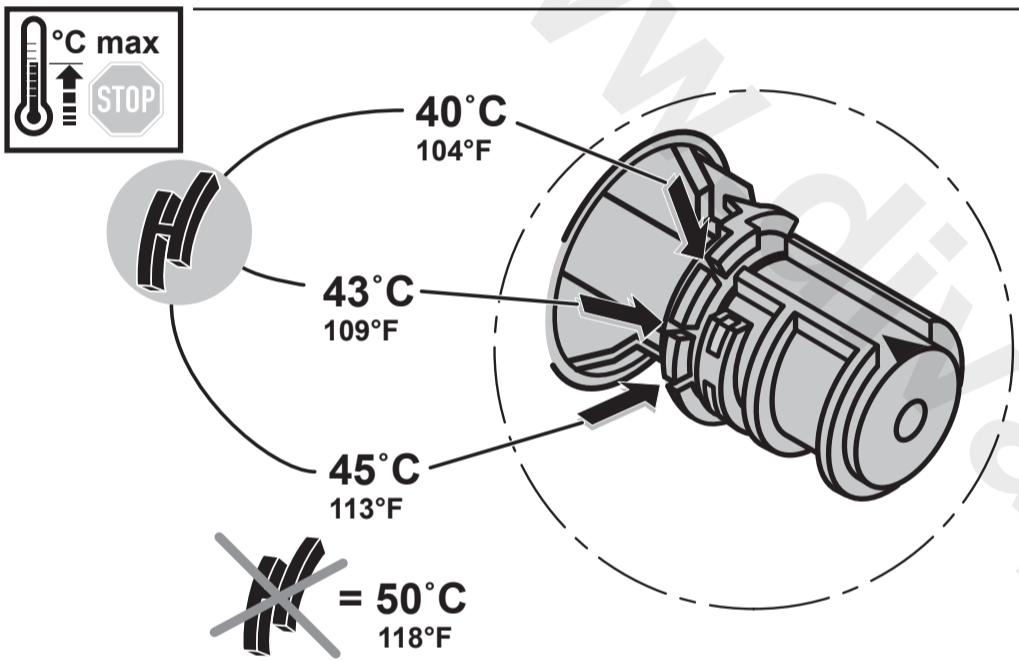

CERATHERM 100
 A 4815 .. A 4816 ..

0812 / A 866 266
 (+ A 865 612)
 Made in Germany

Ideal Standard International BVBA
 Chaussée de Wavre, 1789 - box 15
 1160 Bruxelles
 Belgium

www.idealstandardinternational.com