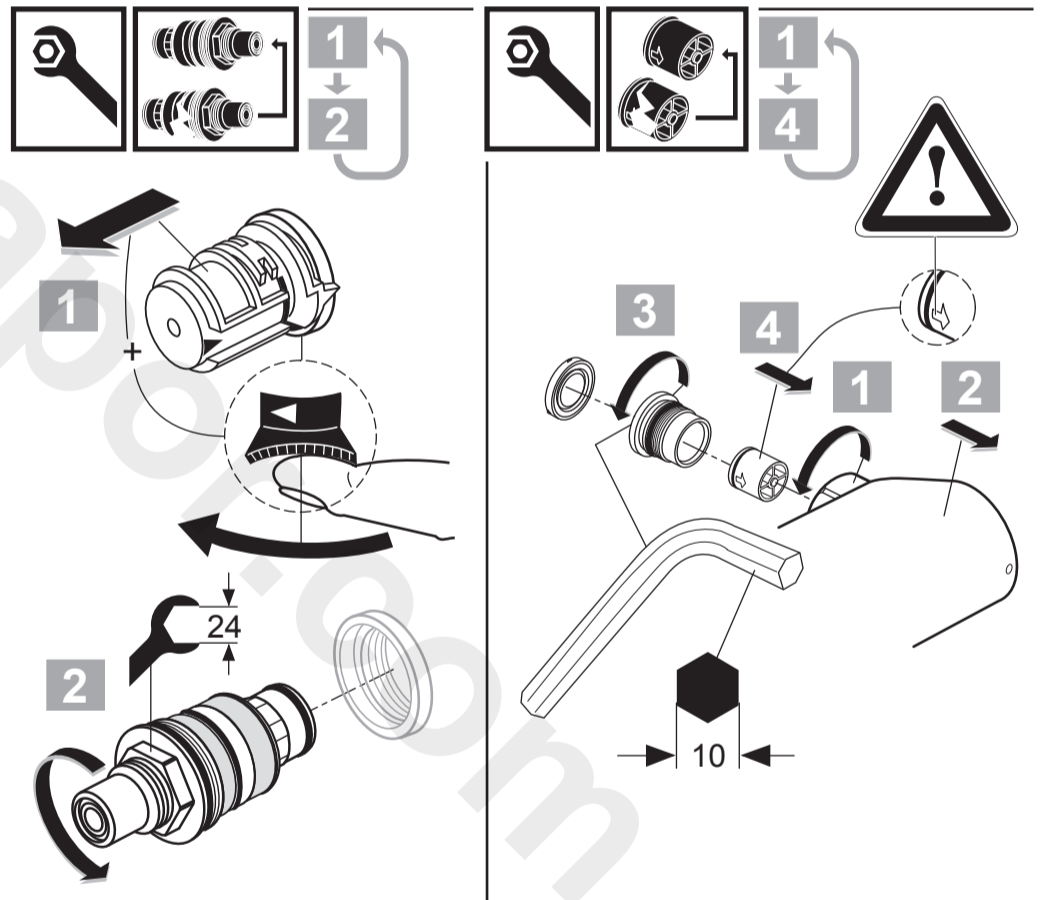

P	bar	MIN. 0.1	MAX. 5		Q (0.2 bar)
	T	$^{\circ}\text{C}$	MAX. 80	65 55		l/min 4.7

A962568NU