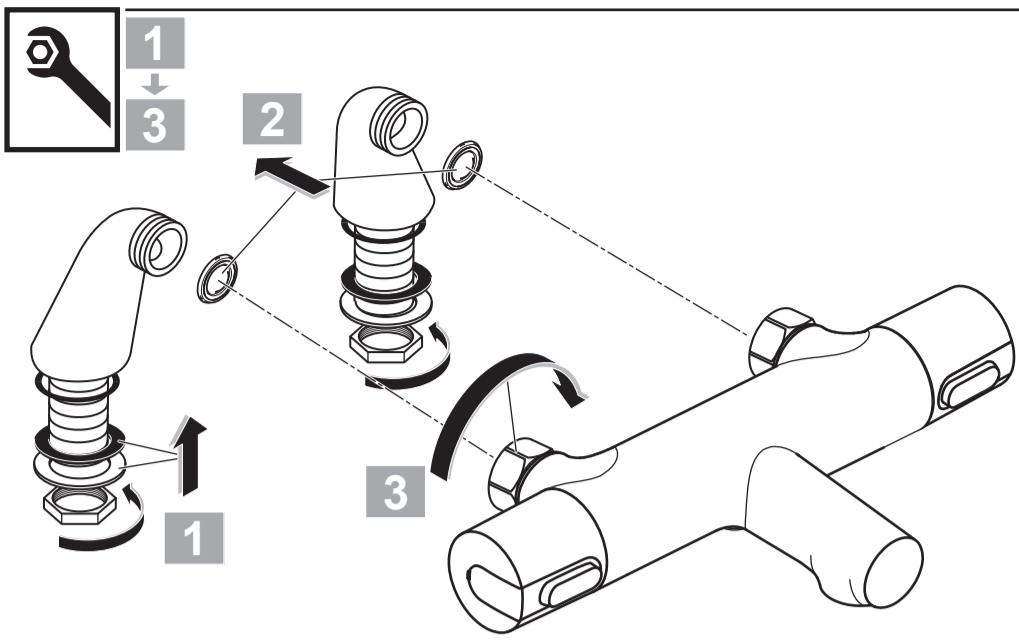

CERATHERM 100
 A 4815 .. A 4816 ..

0812 / A 866 266
 (+ A 865 612)
 Made in Germany

Ideal Standard International BVBA
 Chaussée de Wavre, 1789 - box 15
 1160 Bruxelles
 Belgium

www.idealstandardinternational.com