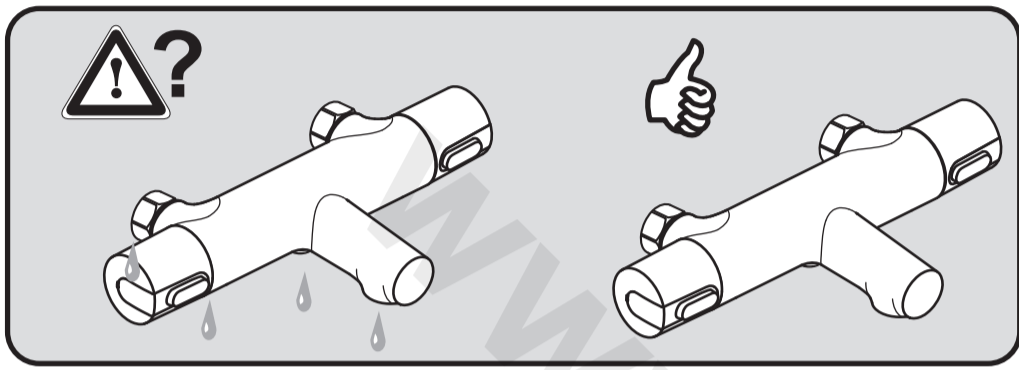

CERATHERM 100
 A 4815 .. A 4816 ..

0812 / A 866 266
 (+ A 865 612)
 Made in Germany

Ideal Standard International BVBA
 Chaussée de Wavre, 1789 - box 15
 1160 Bruxelles
 Belgium

www.idealstandardinternational.com