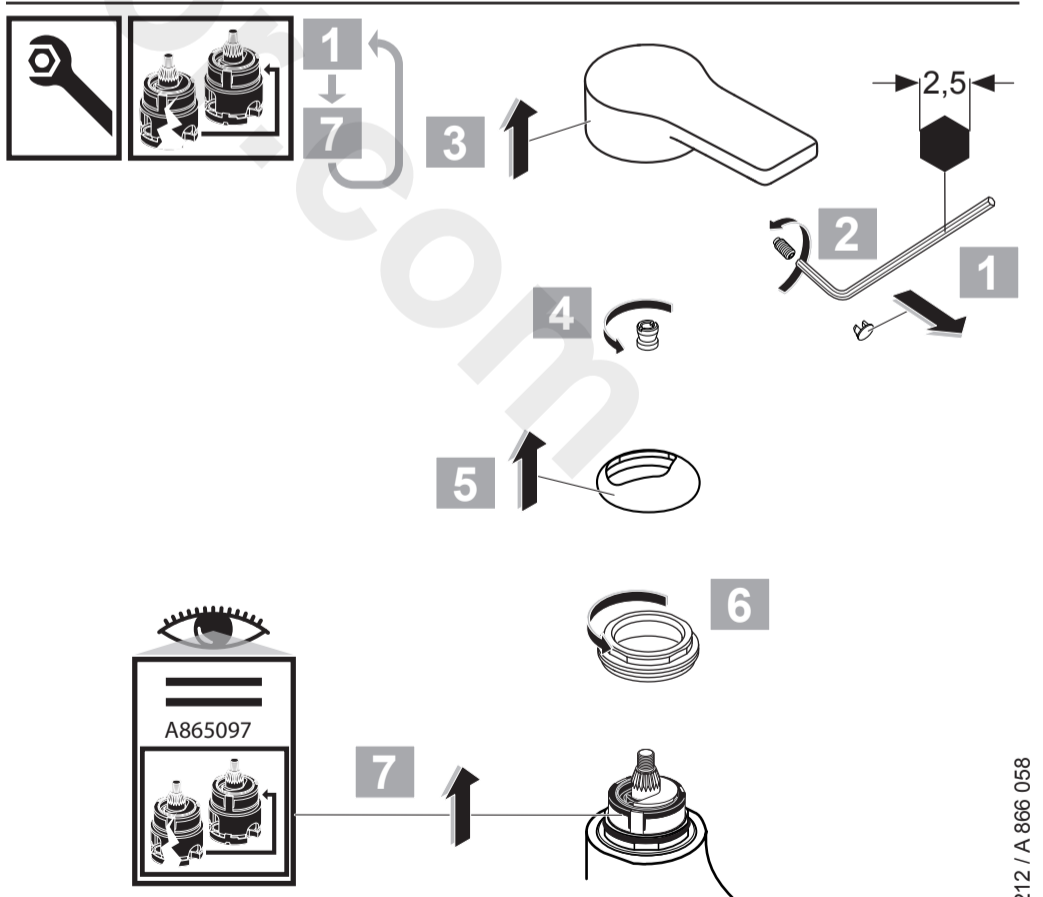

XX = AA, AD ..

Position

- 1 = A 960 645 XX
- 3 = B 960 473 XX
- 5 = A 960 646 XX
- 9 = A 962 716 NU
- 17 = A 960 647 NU
- 21 = A 960 650 NU
- 23 = A 960 651 XX

ATTITUDE
 A 4756 ..

0914 / A 866 058
 (+ A 865 612)
 Made in Germany

Ideal Standard International BVBA
 Corporate Village - Gent Building
 Da Vincilaan 2
 1935 Zaventem
 Belgium

www.idealstandardinternational.com

	P	bar	MIN. 1.5		MAX. 5	Q (1.5 bar) l/min 3.5
	T	°C	MAX. 80		65 55	