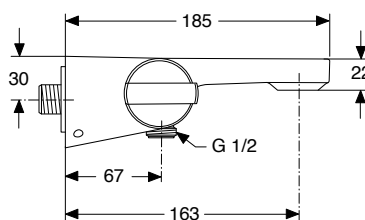

CeraTherm 200 A4630.. A4818..

Produced from: May 2010

Bath/Shower Thermostat Exposed
chrome **A4630AA**

Bath/Shower Thermostat Exposed
with shower kit
chrome **A4818AA**

Pos.	Description	Part-Number	Qty.	Pos.	Description	Part-Number	Qty.
1	Cap for handle with and without Logo	A 962 878 AA	1 Set	17	Thread pin M6 x 10	A 962 857 NU	1 pcs
2	EJOT-PT-Screw KB 50x10			18	Seat M14 x 1		
3	Screw M4 L= 23,5			19	O - ring Ø 11 x 1,5	A 962 218 NU	2 pcs
4	Temp.handle complete	A 962 879 AA	1 pcs	20	S - Connector complete	A 962 569 NU	2 pcs
5	Volume control handle cpl.	A 962 880 AA	1 pcs	21	O - ring Ø 43 x 3	A 860 321 NU	1 pcs
6	Temp.-adjustment	A 963 427 NU	1 pcs	22	Washer		
7	Cartridge G1/2 complete	A 962 229 NU	1 pcs	23	Coupling nut		
8	Repair set cartridge			24	O - ring Ø 28 x 3	A 960 071 NU	2 pcs
9	Body			25	Screen	A 962 160 NU	2 pcs
10	Handle insert universal	A 963 432 NU	1 Set	26	Adapter / sleeve		
11	Stop ring	A 962 563 NU	1 pcs	27	Non-return valve DW15	A 962 594 NU	2 pcs
12	Clamping nut M34 x 1,5			28	S - Connector		
13	Stop valve + diverter	A 962 568 NU	1 pcs	29	O - ring Ø 17 x 2	A 961 810 NU	2 pcs
14	Manifold f. diverter			30	Nipple complete	A 963 651 NU	1 pcs
15	O - ring Ø 12,42 x 1,78	A 961 332 NU	1 pcs	31	Aerator M24 x 1 - with key	A 960 395 NU	1 pcs
16	O - ring Ø 18,77 x 1,78	A 962 529 NU	1 pcs		Universal-Set aerator key	A 960 196 NU	1 Set