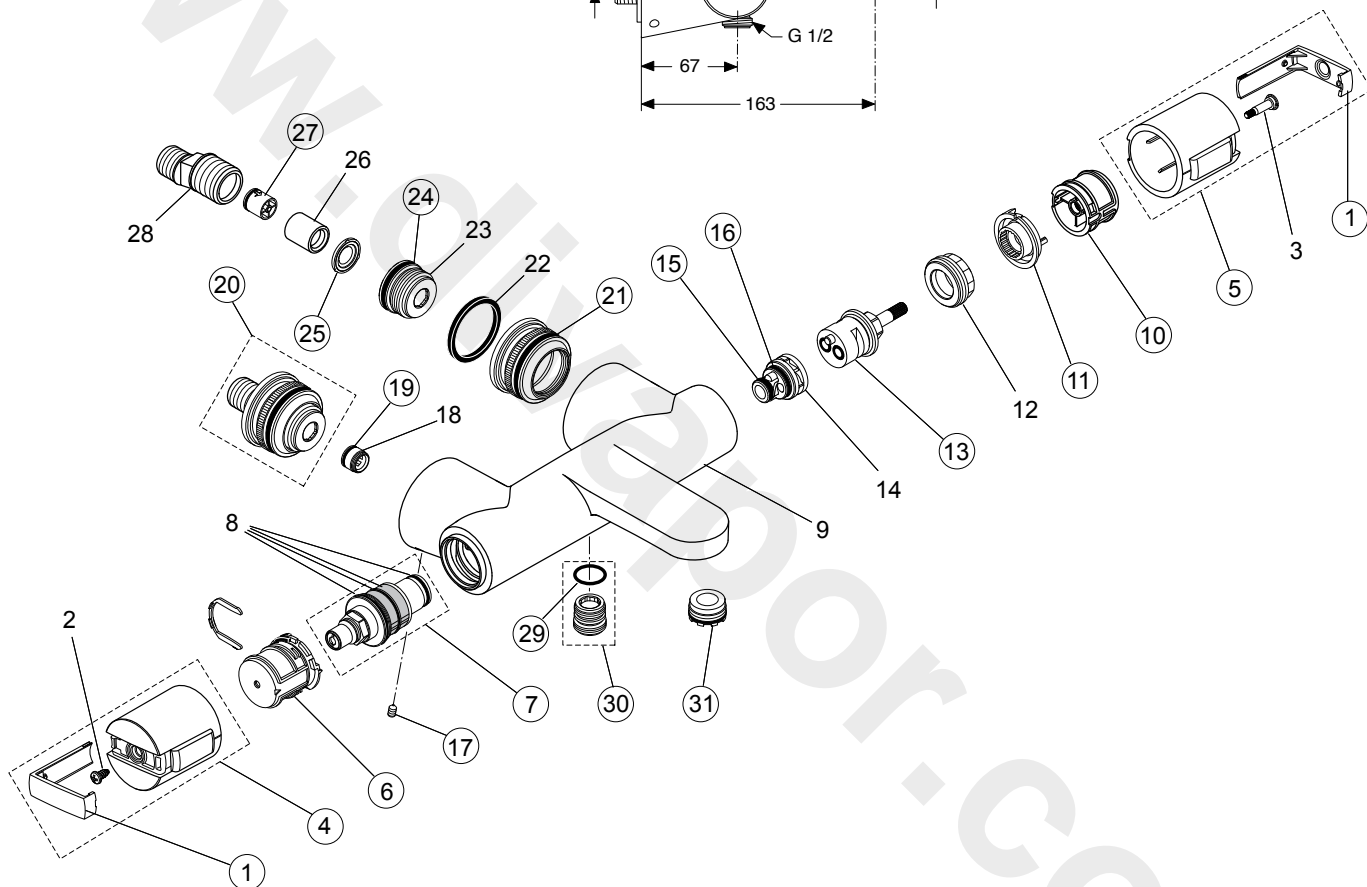

CeraTherm 200 A4630.. A4818..

Produced from: May 2010

Bath/Shower Thermostat Exposed
chrome **A4630AA**

Bath/Shower Thermostat Exposed
with shower kit
chrome **A4818AA**

Pos.	Description	Part-Number	Qty.	Pos.	Description	Part-Number	Qty.
1	Cap for handle with and without Logo	A 962 878 AA	1 Set	17	Thread pin M6 x 10	A 962 857 NU	1 pcs
2	EJOT-PT-Screw KB 50x10			18	Seat M14 x 1		
3	Screw M4 L= 23,5			19	O - ring Ø 11 x 1,5	A 962 218 NU	2 pcs
4	Temp.handle complete	A 962 879 AA	1 pcs	20	S - Connector complete	A 962 569 NU	2 pcs
5	Volume control handle cpl.	A 962 880 AA	1 pcs	21	O - ring Ø 43 x 3	A 860 321 NU	1 pcs
6	Temp.-adjustment	A 963 427 NU	1 pcs	22	Washer		
7	Cartridge G1/2 complete	A 962 229 NU	1 pcs	23	Coupling nut		
8	Repair set cartridge			24	O - ring Ø 28 x 3	A 960 071 NU	2 pcs
9	Body			25	Screen	A 962 160 NU	2 pcs
10	Handle insert universal	A 963 432 NU	1 Set	26	Adapter / sleeve		
11	Stop ring	A 962 563 NU	1 pcs	27	Non-return valve DW15	A 962 594 NU	2 pcs
12	Clamping nut M34 x 1,5			28	S - Connector		
13	Stop valve + diverter	A 962 568 NU	1 pcs	29	O - ring Ø 17 x 2	A 961 810 NU	2 pcs
14	Manifold f. diverter			30	Nipple complete	A 963 651 NU	1 pcs
15	O - ring Ø 12,42 x 1,78	A 961 332 NU	1 pcs	31	Aerator M24 x 1 - with key	A 960 395 NU	1 pcs
16	O - ring Ø 18,77 x 1,78	A 962 529 NU	1 pcs		Universal-Set aerator key	A 960 196 NU	1 Set