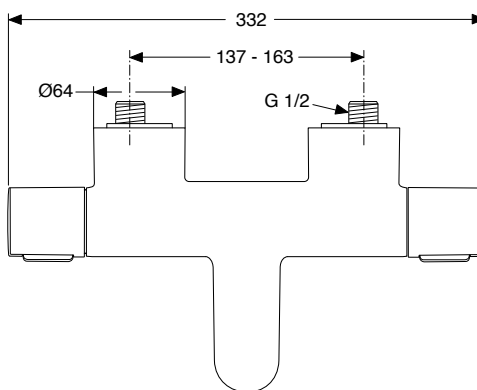

CeraTherm 200 A4630.. A4818..

Produced from: May 2010

Bath/Shower Thermostat Exposed
chrome **A4630AA**

Bath/Shower Thermostat Exposed
with shower kit
chrome **A4818AA**

Pos.	Description	Part-Number	Qty.	Pos.	Description	Part-Number	Qty.
1	Cap for handle with and without Logo	A 962 878 AA	1 Set	17	Thread pin M6 x 10	A 962 857 NU	1 pcs
2	EJOT-PT-Screw KB 50x10			18	Seat M14 x 1		
3	Screw M4 L= 23,5			19	O - ring Ø 11 x 1,5	A 962 218 NU	2 pcs
4	Temp.handle complete	A 962 879 AA	1 pcs	20	S - Connector complete	A 962 569 NU	2 pcs
5	Volume control handle cpl.	A 962 880 AA	1 pcs	21	O - ring Ø 43 x 3	A 860 321 NU	1 pcs
6	Temp.-adjustment	A 963 427 NU	1 pcs	22	Washer		
7	Cartridge G1/2 complete	A 962 229 NU	1 pcs	23	Coupling nut		
8	Repair set cartridge			24	O - ring Ø 28 x 3	A 960 071 NU	2 pcs
9	Body			25	Screen	A 962 160 NU	2 pcs
10	Handle insert universal	A 963 432 NU	1 Set	26	Adapter / sleeve		
11	Stop ring	A 962 563 NU	1 pcs	27	Non-return valve DW15	A 962 594 NU	2 pcs
12	Clamping nut M34 x 1,5			28	S - Connector		
13	Stop valve + diverter	A 962 568 NU	1 pcs	29	O - ring Ø 17 x 2	A 961 810 NU	2 pcs
14	Manifold f. diverter			30	Nipple complete	A 963 651 NU	1 pcs
15	O - ring Ø 12,42 x 1,78	A 961 332 NU	1 pcs	31	Aerator M24 x 1 - with key	A 960 395 NU	1 pcs
16	O - ring Ø 18,77 x 1,78	A 962 529 NU	1 pcs		Universal-Set aerator key	A 960 196 NU	1 Set