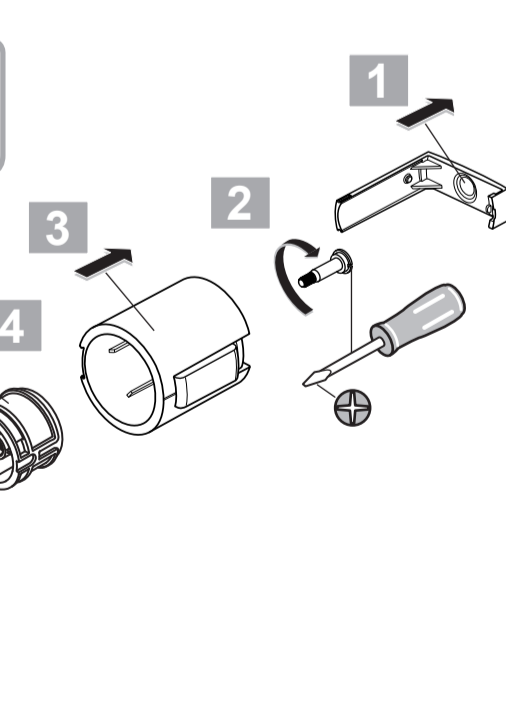

1
↓
2

CERATHERM 200
 A 4627 .. A 4658 .. A 5761 ..

0914 / A 866 277
 (+ A 865 612)
 Made in Germany

1
↓
5

Ideal Standard International BVBA
 Corporate Village - Gent Building
 Da Vincilaan 2
 1935 Zaventem
 Belgium