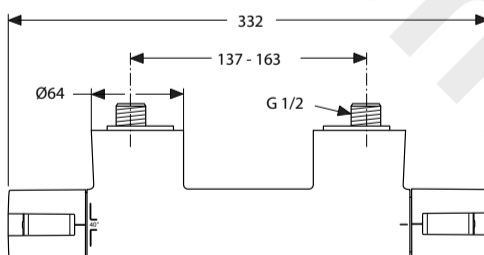

Ideal Standard International BVBA
Corporate Village - Gent Building
Da Vincilaan 2
1935 Zaventem
Belgium

www.idealstandardinternational.com