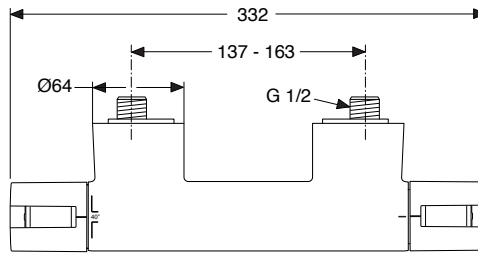

CeraTherm 200 A4627.. A4658..

Produced from: May 2010

Shower Thermostat Exposed
chrome **A4627AA**

Shower Thermostat Exposed
with Accessories
chrome **A4658AA**

Pos.	Description	Part-Number	Qty.	Pos.	Description	Part-Number	Qty.
1	Cap for handle with and without Logo	A 962 878 AA	1 Set	13	Seat M14 x 1		
2	EJOT-PT-Screw KB 50x10			14	O - ring Ø 11 x 1,5	A 962 218 NU	2 pcs
3	Screw for handle M4x23,5			15	S - Connector complete	A 962 569 NU	2 pcs
4	Temp.handle complete	A 962 879 AA	1 pcs	16	O - ring Ø 43 x 3	A 860 321 NU	1 pcs
5	Volume control handle cpl.	A 962 880 AA	1 pcs	17	Washer		
6	Temp.-adjustment	A 963 427 NU	1 pcs	18	Coupling nut		
7	Cartridge G1/2 complete	F 961 044 NU	1 pcs	19	O - ring Ø 28 x 3	A 960 071 NU	2 pcs
8	Repair set cartridge			20	Screen	A 962 160 NU	2 pcs
9	Body			21	Adapter / sleeve		
10	Handle insert universal	A 963 432 NU	1 Set	22	Non-return valve DW15	A 962 594 NU	2 pcs
11	Headwork (cartridge)	A 963 400 NU	1 pcs	23	S - Connector		
12	Thread pin M6 x 10	A 962 857 NU	1 pcs	24	O - ring Ø 17 x 2	A 961 810 NU	2 pcs
				25	Nipple complete	A 963 651 NU	1 pcs