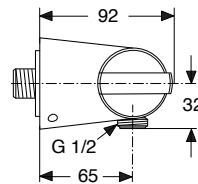

CeraTherm 200 A4627.. A4658..

Produced from: May 2010

Shower Thermostat Exposed
chrome **A4627AA**

Shower Thermostat Exposed
with Accessories
chrome **A4658AA**

Pos.	Description	Part-Number	Qty.	Pos.	Description	Part-Number	Qty.
1	Cap for handle with and without Logo	A 962 878 AA	1 Set	13	Seat M14 x 1		
2	EJOT-PT-Screw KB 50x10			14	O - ring Ø 11 x 1,5	A 962 218 NU	2 pcs
3	Screw for handle M4x23,5			15	S - Connector complete	A 962 569 NU	2 pcs
4	Temp.handle complete	A 962 879 AA	1 pcs	16	O - ring Ø 43 x 3	A 860 321 NU	1 pcs
5	Volume control handle cpl.	A 962 880 AA	1 pcs	17	Washer		
6	Temp.-adjustment	A 963 427 NU	1 pcs	18	Coupling nut		
7	Cartridge G1/2 complete	F 961 044 NU	1 pcs	19	O - ring Ø 28 x 3	A 960 071 NU	2 pcs
8	Repair set cartridge			20	Screen	A 962 160 NU	2 pcs
9	Body			21	Adapter / sleeve		
10	Handle insert universal	A 963 432 NU	1 Set	22	Non-return valve DW15	A 962 594 NU	2 pcs
11	Headwork (cartridge)	A 963 400 NU	1 pcs	23	S - Connector		
12	Thread pin M6 x 10	A 962 857 NU	1 pcs	24	O - ring Ø 17 x 2	A 961 810 NU	2 pcs
				25	Nipple complete	A 963 651 NU	1 pcs