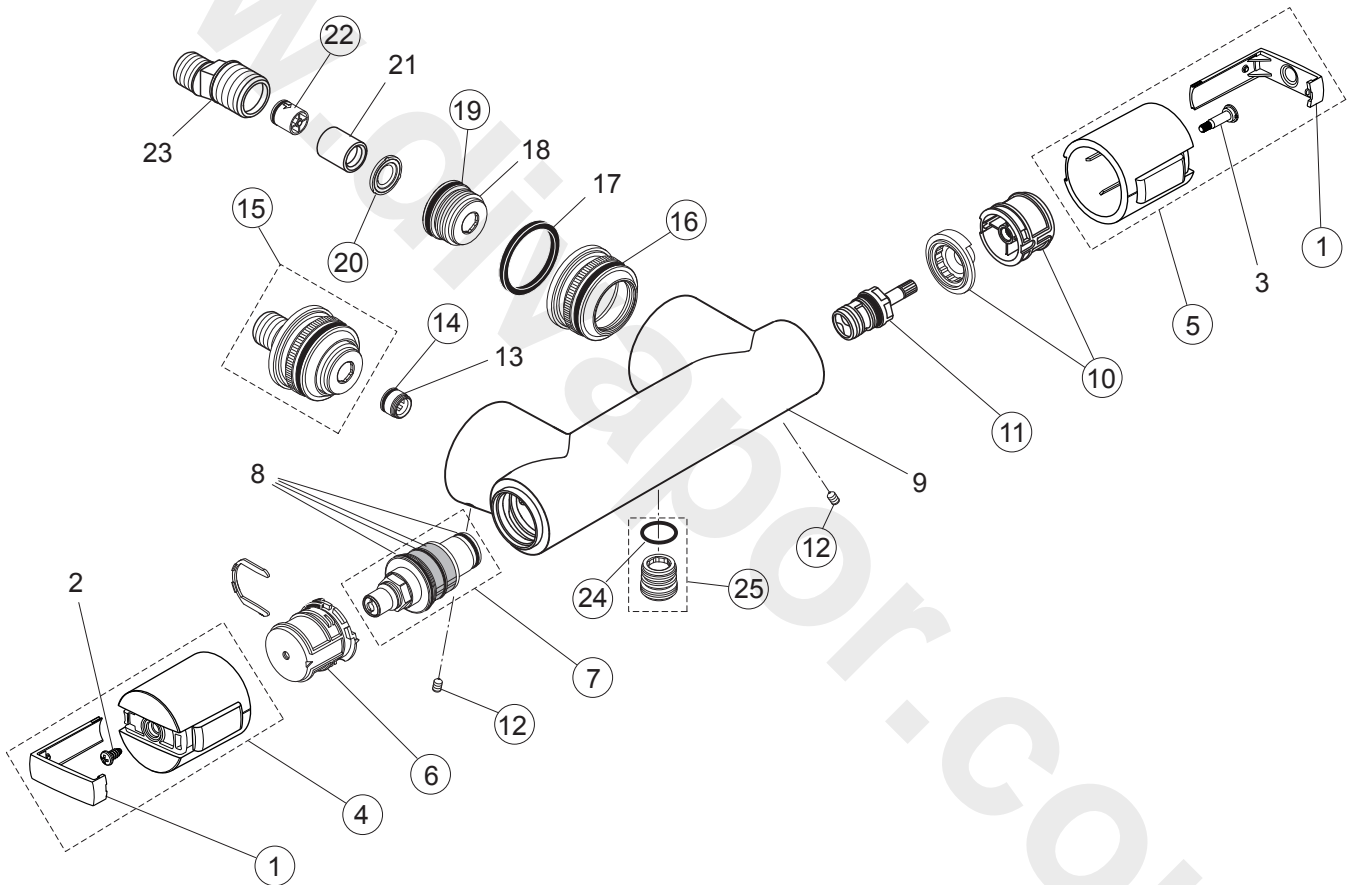

CeraTherm 200 A4627.. A4658..

Produced from: May 2010

Shower Thermostat Exposed
chrome **A4627AA**

Shower Thermostat Exposed
with Accessories
chrome **A4658AA**

Pos.	Description	Part-Number	Qty.	Pos.	Description	Part-Number	Qty.
1	Cap for handle with and without Logo	A 962 878 AA	1 Set	13	Seat M14 x 1		
2	EJOT-PT-Screw KB 50x10			14	O - ring Ø 11 x 1,5	A 962 218 NU	2 pcs
3	Screw for handle M4x23,5			15	S - Connector complete	A 962 569 NU	2 pcs
4	Temp.handle complete	A 962 879 AA	1 pcs	16	O - ring Ø 43 x 3	A 860 321 NU	1 pcs
5	Volume control handle cpl.	A 962 880 AA	1 pcs	17	Washer		
6	Temp.-adjustment	A 963 427 NU	1 pcs	18	Coupling nut		
7	Cartridge G1/2 complete	F 961 044 NU	1 pcs	19	O - ring Ø 28 x 3	A 960 071 NU	2 pcs
8	Repair set cartridge			20	Screen	A 962 160 NU	2 pcs
9	Body			21	Adapter / sleeve		
10	Handle insert universal	A 963 432 NU	1 Set	22	Non-return valve DW15	A 962 594 NU	2 pcs
11	Headwork (cartridge)	A 963 400 NU	1 pcs	23	S - Connector		
12	Thread pin M6 x 10	A 962 857 NU	1 pcs	24	O - ring Ø 17 x 2	A 961 810 NU	2 pcs
				25	Nipple complete	A 963 651 NU	1 pcs