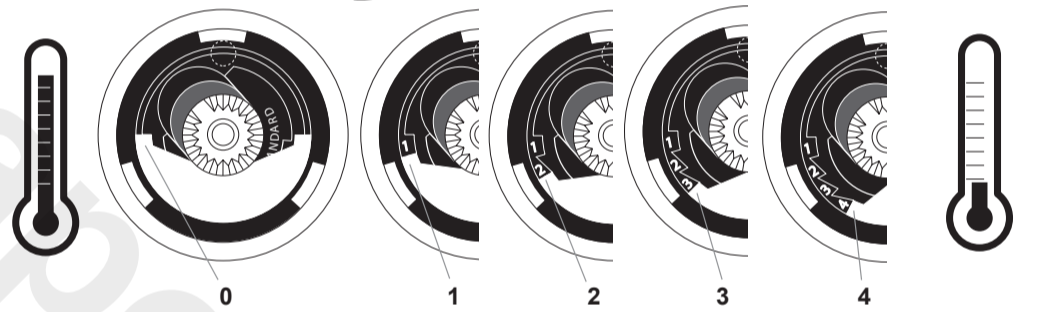

ATTITUDE
 A 4617 ..

0914 / A 866 051
 (+ A 865 612)
 Made in Germany

Ideal Standard International BVBA
 Corporate Village - Gent Building
 Da Vincilaan 2
 1935 Zaventem
 Belgium

www.idealstandardinternational.com