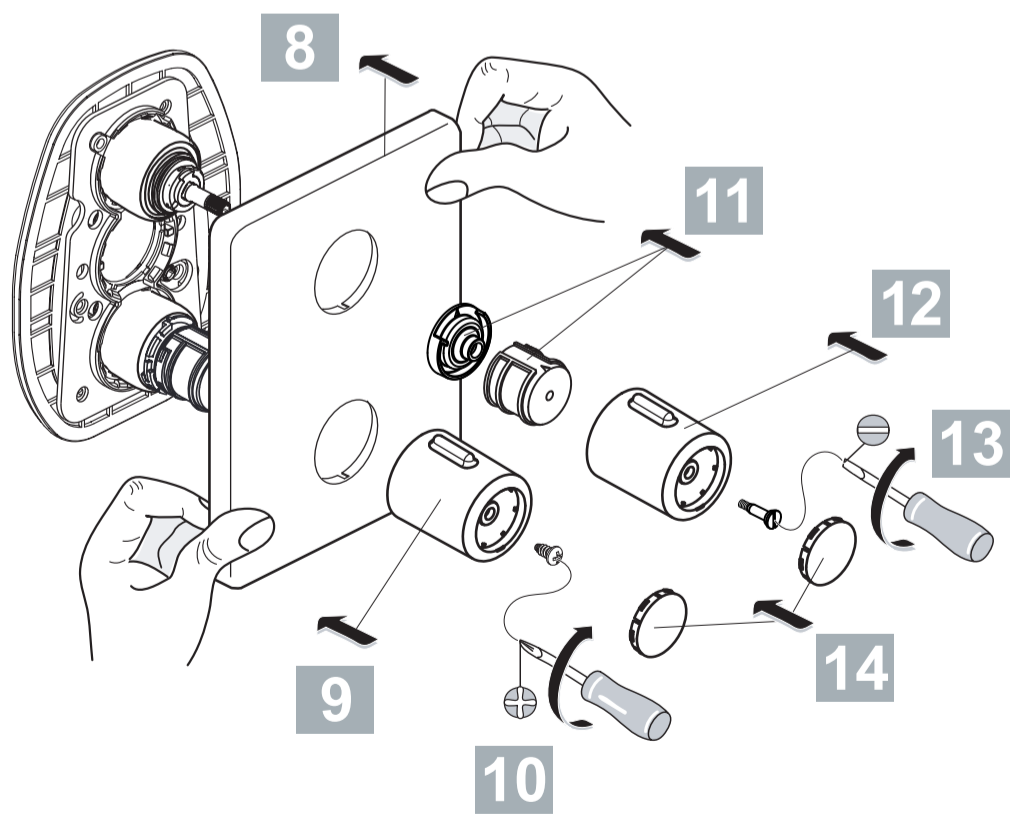

**ATTITUDE**  
 A 4613 ..

0613 / A 866 020  
 (+ A 865 612)  
 Made in Germany

Ideal Standard International BVBA  
 Corporate Village - Gent Building  
 Da Vincilaan 2  
 1935 Zaventem  
 Belgium

www.idealstandardinternational.com