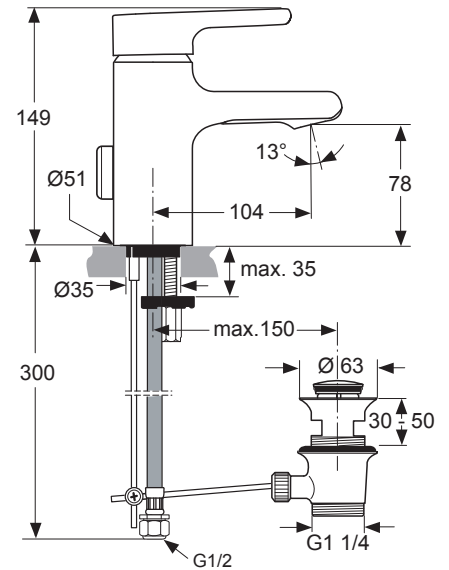

Produced from: April 2009

Piccolo

SL basin mixer Piccolo, Aerator
with flexible hose
chrome **A4592AA**

SL basin mixer, Waterfall
with flexible hose
chrome **A4597AA**

Pos.	Description	Part-Number	Qty.	Pos.	Description	Part-Number	Qty.
1	Lever cpl. with Logo IS	A 960 645 AA	1 pcs	17	Flow limiter (waterfall only)	A 960 647 NU	1 pcs
2	Thread pin M5x6 DIN914			18	O - ring Ø 9,25 x 1,78 (until 2014) (from 2015 Ø 9,1 x 1,6)		
3	Handle cap	B 960 473 AA	1 pcs	19	O - ring Ø 18 x 1,5		
4	Handle adapter (included in pos. 9)			20	Water outlet f. aerator	A 960 649 NU*	1 Set
5	Cover cap	A 960 646 AA	1 pcs	21	Water outlet f. waterfall	A 960 687 NU*	1 Set
6	O - ring Ø 28,3 x 1,78			22	Screw Ejot WN5152 20x5		
7	Clamping nut M43 x 1,5			23	Cover plate waterfall	A 960 688 AA	1 pcs
8	O - Ring Ø 35 x 3,2			24	Aerator M24x1	A 960 692 NU	1 pcs
9	Cartridge Multiport Click	A 962 985 NU	1 pcs	25	Cover plate aerator	A 960 689 AA	1 pcs
	Cartridge (only waterfall)	A 962 716 NU	1 pcs	26	Stud M8 x 63mm		
10	Plastic manifold			27	Fixation set		
11	O - ring Ø 34,65 x 1,78			28	Pull knob with lift rod	A 960 654 AA	1 pcs
12	O - ring Ø 10 x 2			29	Flex. hose M10x1In.-G1/2		
13	Adapter flex. hose + O-ring Ø 7 x 1,5			30	Bracket		
14	Cartridge holder			31	Pop-up waste complete	A 961 230 AA	1 pcs
15	Thread pin M5x16 DIN 914			32	Key f. aerator pos. 24	A 960 196 NU	1 pcs
16	Body (Lavy Piccolo)						

*from 2015 w. Pos.18a (optional); water outlet removed in Pos.20 + Pos.21