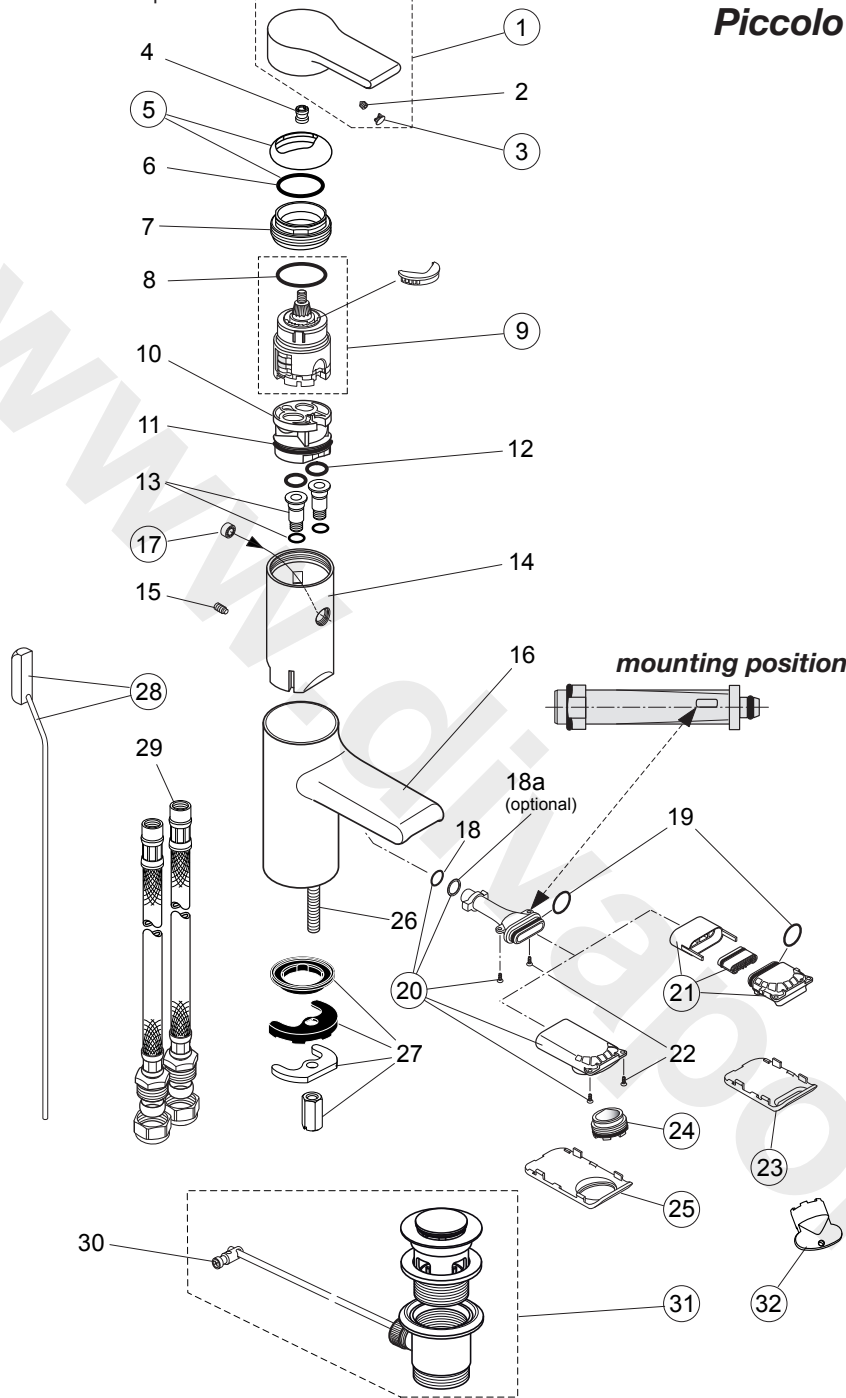

Produced from: April 2009

Piccolo

SL basin mixer Piccolo, Aerator
with flexible hose
chrome **A4592AA**

SL basin mixer, Waterfall
with flexible hose
chrome **A4597AA**

Pos.	Description	Part-Number	Qty.	Pos.	Description	Part-Number	Qty.
1	Lever cpl. with Logo IS	A 960 645 AA	1 pcs	17	Flow limiter (waterfall only)	A 960 647 NU	1 pcs
2	Thread pin M5x6 DIN914			18	O - ring Ø 9,25 x 1,78 (until 2014) (from 2015 Ø 9,1 x 1,6)		
3	Handle cap	B 960 473 AA	1 pcs	19	O - ring Ø 18 x 1,5		
4	Handle adapter (included in pos. 9)			20	Water outlet f. aerator	A 960 649 NU*	1 Set
5	Cover cap	A 960 646 AA	1 pcs	21	Water outlet f. waterfall	A 960 687 NU*	1 Set
6	O - ring Ø 28,3 x 1,78			22	Screw Ejot WN5152 20x5		
7	Clamping nut M43 x 1,5			23	Cover plate waterfall	A 960 688 AA	1 pcs
8	O - Ring Ø 35 x 3,2			24	Aerator M24x1	A 960 692 NU	1 pcs
9	Cartridge Multiport Click	A 962 985 NU	1 pcs	25	Cover plate aerator	A 960 689 AA	1 pcs
	Cartridge (only waterfall)	A 962 716 NU	1 pcs	26	Stud M8 x 63mm		
10	Plastic manifold			27	Fixation set		
11	O - ring Ø 34,65 x 1,78			28	Pull knob with lift rod	A 960 654 AA	1 pcs
12	O - ring Ø 10 x 2			29	Flex. hose M10x1In.-G1/2		
13	Adapter flex. hose + O-ring Ø 7 x 1,5			30	Bracket		
14	Cartridge holder			31	Pop-up waste complete	A 961 230 AA	1 pcs
15	Thread pin M5x16 DIN 914			32	Key f. aerator pos. 24	A 960 196 NU	1 pcs
16	Body (Lavy Piccolo)						

*from 2015 w. Pos.18a (optional); water outlet removed in Pos.20 + Pos.21