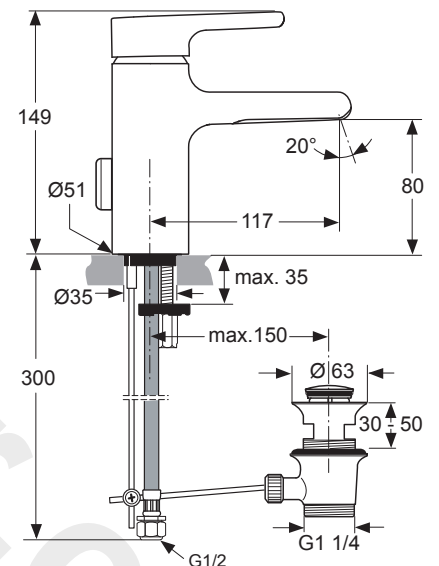

Produced from: April 2009

Piccolo

SL basin mixer Piccolo, Aerator
with flexible hose
chrome **A4592AA**

SL basin mixer, Waterfall
with flexible hose
chrome **A4597AA**

Pos.	Description	Part-Number	Qty.	Pos.	Description	Part-Number	Qty.
1	Lever cpl. with Logo IS	A 960 645 AA	1 pcs	17	Flow limiter (waterfall only)	A 960 647 NU	1 pcs
2	Thread pin M5x6 DIN914			18	O - ring Ø 9,25 x 1,78 (until 2014) (from 2015 Ø 9,1 x 1,6)		
3	Handle cap	B 960 473 AA	1 pcs	19	O - ring Ø 18 x 1,5		
4	Handle adapter (included in pos. 9)			20	Water outlet f. aerator	A 960 649 NU*	1 Set
5	Cover cap	A 960 646 AA	1 pcs	21	Water outlet f. waterfall	A 960 687 NU*	1 Set
6	O - ring Ø 28,3 x 1,78			22	Screw Ejot WN5152 20x5		
7	Clamping nut M43 x 1,5			23	Cover plate waterfall	A 960 688 AA	1 pcs
8	O - Ring Ø 35 x 3,2			24	Aerator M24x1	A 960 692 NU	1 pcs
9	Cartridge Multiport Click	A 962 985 NU	1 pcs	25	Cover plate aerator	A 960 689 AA	1 pcs
	Cartridge (only waterfall)	A 962 716 NU	1 pcs	26	Stud M8 x 63mm		
10	Plastic manifold			27	Fixation set		
11	O - ring Ø 34,65 x 1,78			28	Pull knob with lift rod	A 960 654 AA	1 pcs
12	O - ring Ø 10 x 2			29	Flex. hose M10x1In.-G1/2		
13	Adapter flex. hose + O-ring Ø 7 x 1,5			30	Bracket		
14	Cartridge holder			31	Pop-up waste complete	A 961 230 AA	1 pcs
15	Thread pin M5x16 DIN 914			32	Key f. aerator pos. 24	A 960 196 NU	1 pcs
16	Body (Lavy Piccolo)						

*from 2015 w. Pos.18a (optional); water outlet removed in Pos.20 + Pos.21