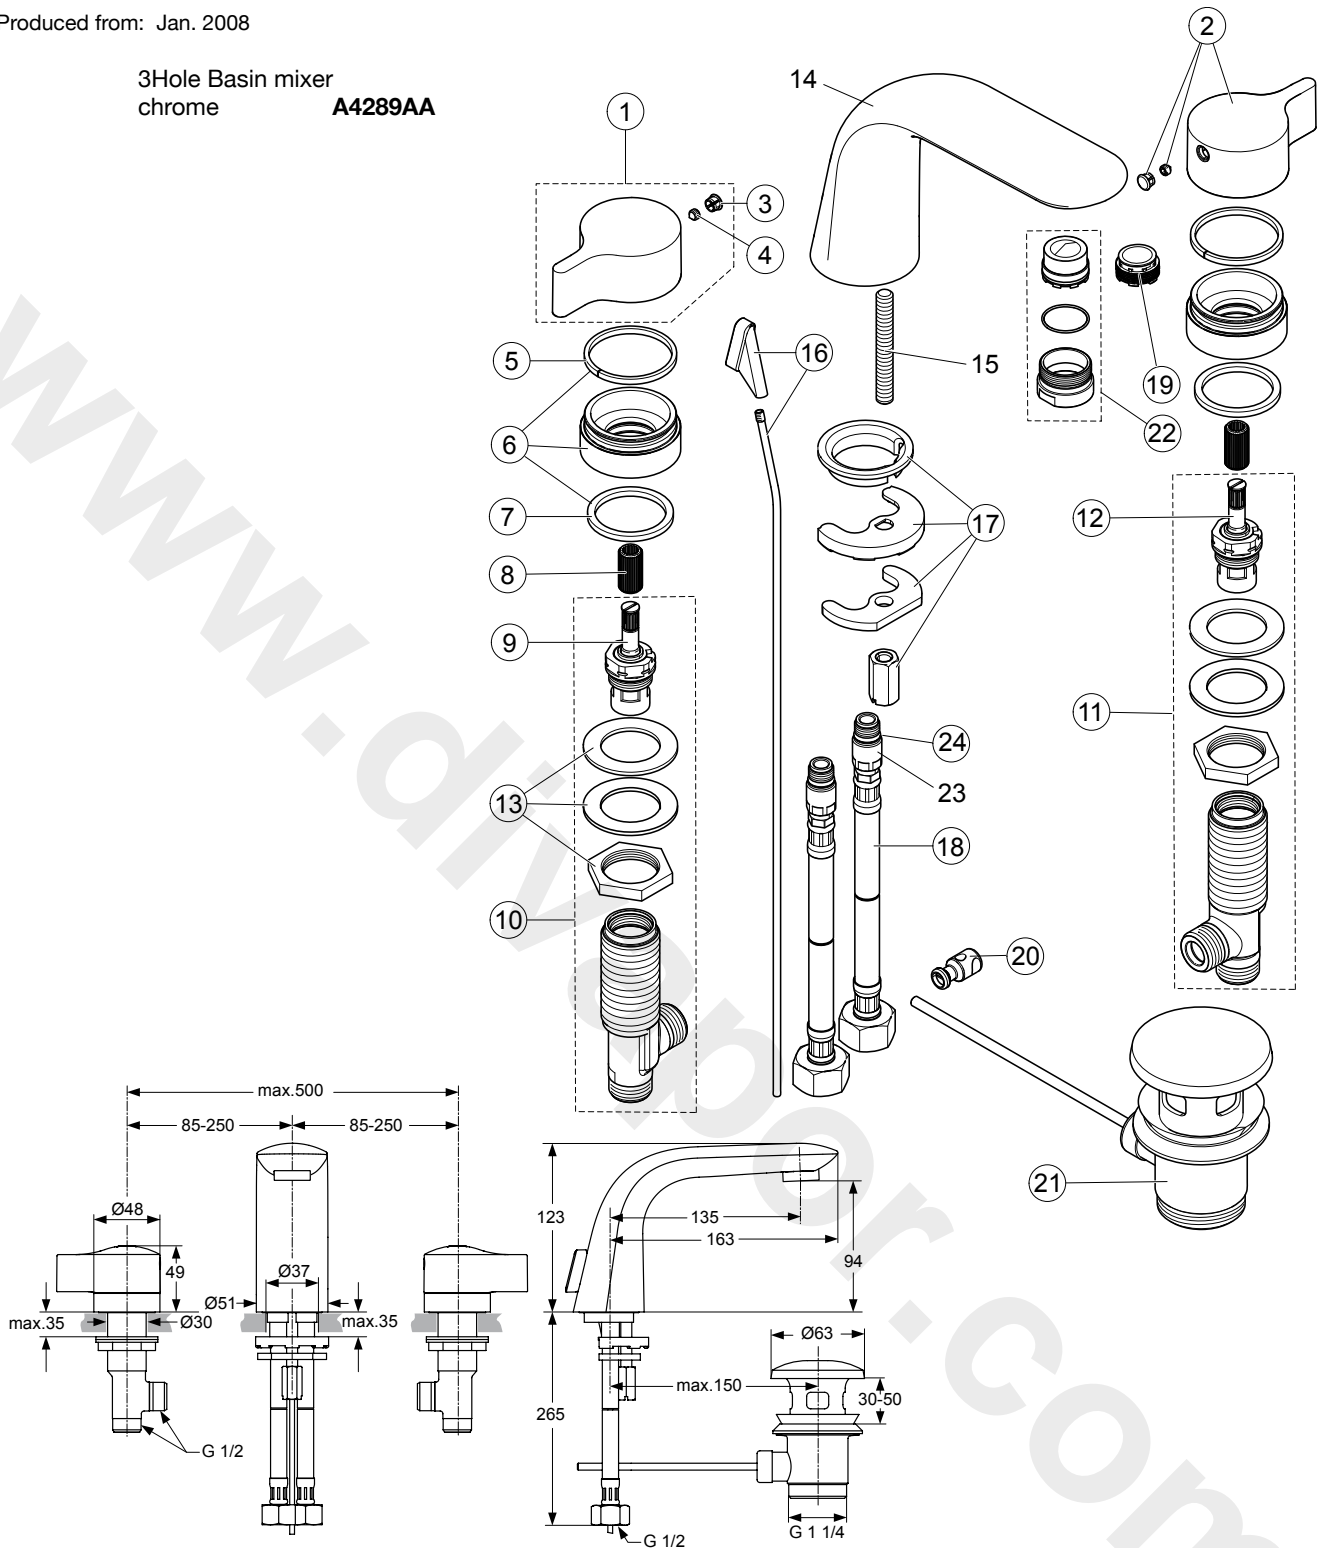

Produced from: Jan. 2008

3Hole Basin mixer
chrome **A4289AA**

Pos.	Description	Part-Number	Qty.	Pos.	Description	Part-Number	Qty.
1	Handle with IS-Logo - red	A 962 052 AA	1 pcs	14	Spout (Body)		
2	Handle with IS-Logo - blue	A 962 053 AA	1 pcs	15	Bolt M8 x 63	A 960 001 NU	1 pcs
3	Cover shield	A 960 396 AA	1 pcs	16	Pull Knob with rod	A 962 044 AA	1 pcs
4	Thread pin M5x5 DIN914	A 961 268 NU	2 pcs	17	Fixation-set Universal	A 960 001 NU	1 pcs
5	Gliding f. Handle	A 960 445 NU	1 pcs	18	Flex. hose M10x1x18 G1/2	E 960 589 NU	1 pcs
6	Escutcheon with washer	A 962 054 AA	1 pcs	19	Aerator M24x1short +Key	A 962 079 NU	1 pcs
7	Washer Ø 41 x 34 x 3	A 960 499 NU	1 pcs		Aerator key for Pos.19+22	A 960 196 NU	1 pcs
8	Handle adapter	A 962 335 NU	1 pcs	20	Bracket	A 961 172 NU	1 pcs
9	Headwork (hot side)	A 963 033 NU	1 pcs	21	Pop-up waste complete	A 961 230 AA	1 pcs
10	Side valve hot complete	A 962 055 NU	1 pcs	22	Aerator M24x1 + key	A 962 080 AA	1 pcs
11	Side valve cold complete	A 962 056 NU	1 pcs	23	Nipple M12x1 - M10x1		
12	Headwork (cold side)	A 962 336 NU	1 pcs	24	O - Ring Ø9,25 x 1,78	A 963 395 NU	2 pcs
13	Fixation-set Side valve	A 963 049 NU	1 Set				