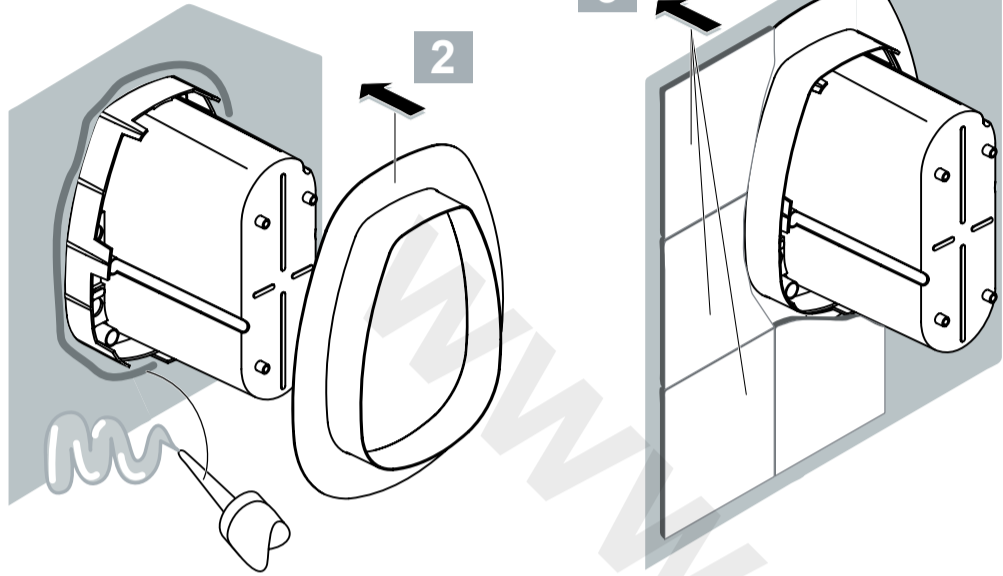

**MELANGE**  
 A 4286 ..

0811 / A 865 809  
 (+ A 865 612)  
 Made in Germany

Ideal Standard International NV  
 Corporate Village - Gent Building  
 Da Vincilaan 2  
 1935 Zaventem  
 Belgium

www.idealstandardinternational.com