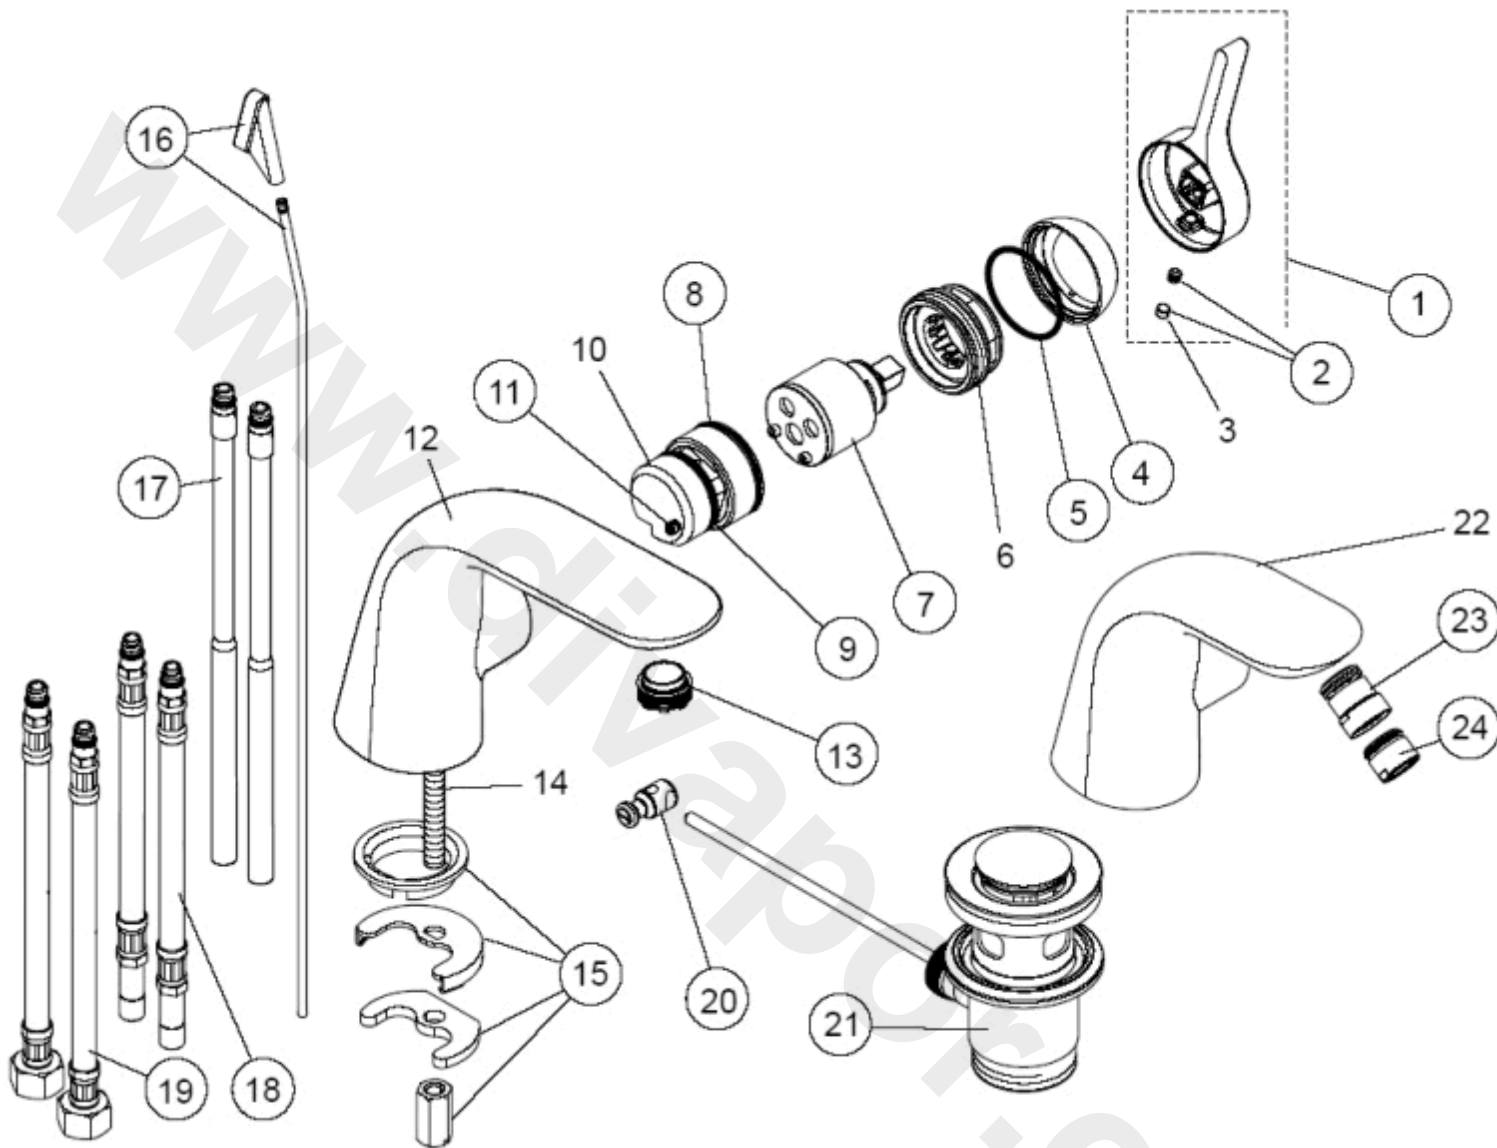

<p>

Ref.	Description
1	Lever cpl. with Logo IS
2	Thread pin M5x5 DIN916
4	Cartr. Cover (Cap) + Pos.5
5	O - Ring Ø 28,3 x 1,78
7	Cartridge compl. K-35A
8	O - Ring Ø 36 x 2
9	O - Ring Ø 31,47 x 1,78
11	Thread pin M5x10 DIN915
13	Stream regulator M21,5x1
15	Fixation-set
16	Pull Knob with rod
18	Flex. hose M8x1 / Ø10
19	Flex. hose M8x1 / G3/8
20	Bracket
21	Pop-up waste complete
23	Ball joint M18x1 cpl.
24	Aerator complete M18x1
25	Aerator key for Pos. 13

Part No.
A962040AA
A962041NU
A962042AA
A961667NU
A960567NU
A961335NU
A963154NU
A963309NU
A962043NU
A960001NU
A962044AA
A962045NU
A962370NU
A963404NU
A961230AA
A960019AA
B964902AA
A960196NU

NB -- colour/finish options
 Chrome = AA