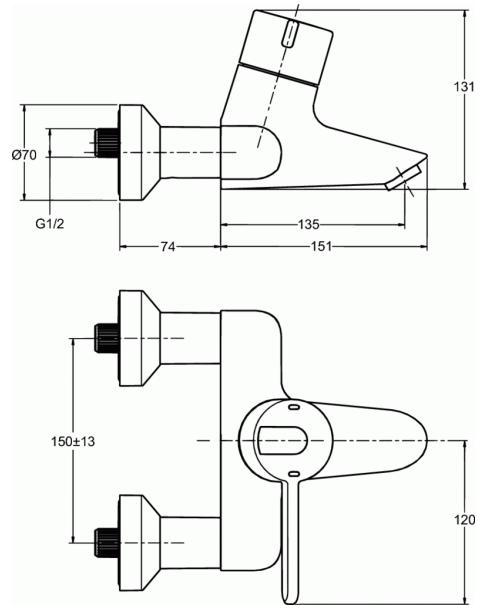

CERAPLUS

Exposed sequential thermostatic bath mixer

Exposed sequential thermostatic bath mixer

- On-Off S-connectors with noise reducers
- Handle with red/ blue inserts on the top surface
- Aerator - Anti-vandal, Laminar stream
- Cycle Valve operation for safer delivery of hot water