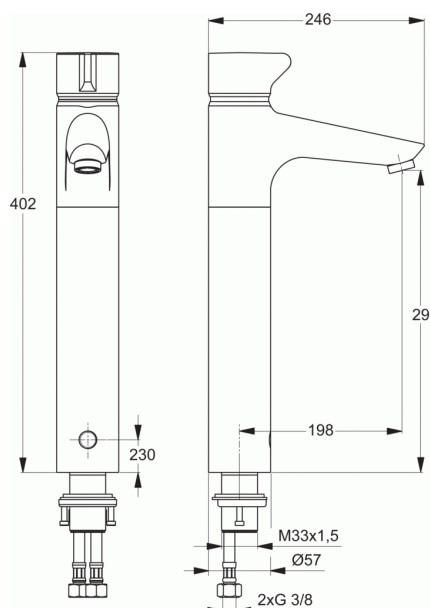

### One-hole electronic mixer 300 mm high, 200 mm long spout

#### One-hole electronic mixer 300 mm high, 200 mm long spout

Ceraplus Electronic One-hole basin mixer  
 Celec technology  
 Aerator - Laminar, Vandal Proof, compact  
 47 mm cartridge  
 Hot water limit, as a function of the cartridge  
 Flexible hoses PEX, G3/8"  
 300 mm high, 200 mm long spout  
 With fixed spout  
 Suitable for connection to electronic boxes A3810NU or A3811NU or A3812NU

#### VARIANTS

One-hole electronic mixer 180 mm high, 150 mm long A4157 spout