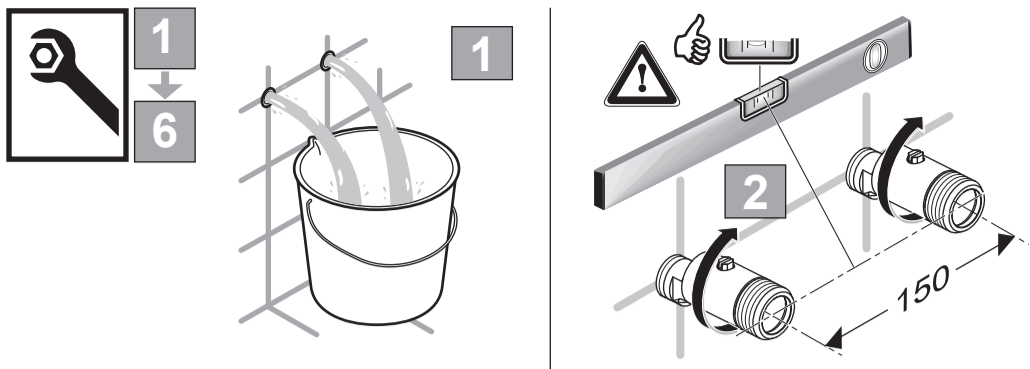

Armitage
Shanks

CONTOUR 21
A 4135 ..

0116 / A 865 725
(+ A 865 708)
Made in Germany

Ideal Standard International NV
 Corporate Village - Gent Building
 Da Vincilaan 2
 1935 Zaventem
 Belgium

www.idealstandardinternational.com