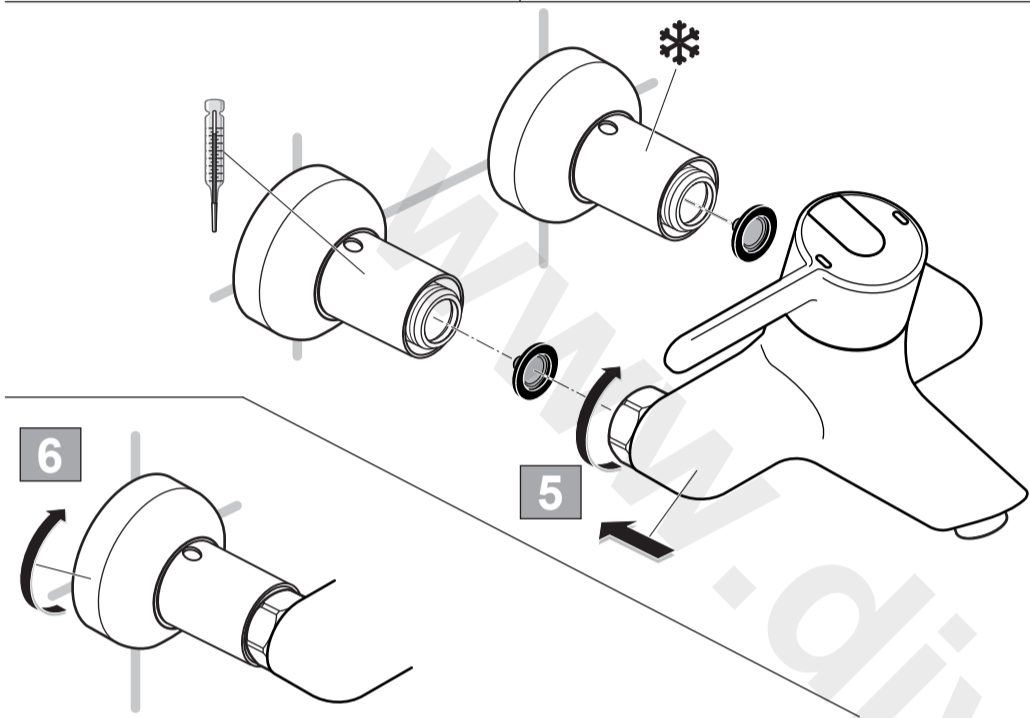

Armitage
Shanks

CONTOUR 21
A 4135 ..

0116 / A 865 725
(+ A 865 708)
Made in Germany

Ideal Standard International NV
 Corporate Village - Gent Building
 Da Vincilaan 2
 1935 Zaventem
 Belgium

www.idealstandardinternational.com