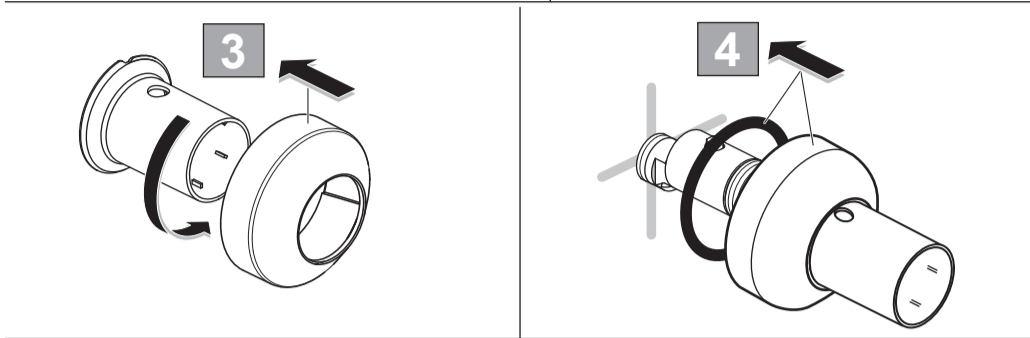

Armitage
Shanks

CONTOUR 21
A 4135 ..

0116 / A 865 725
(+ A 865 708)
Made in Germany

Ideal Standard International NV
 Corporate Village - Gent Building
 Da Vincilaan 2
 1935 Zaventem
 Belgium

www.idealstandardinternational.com