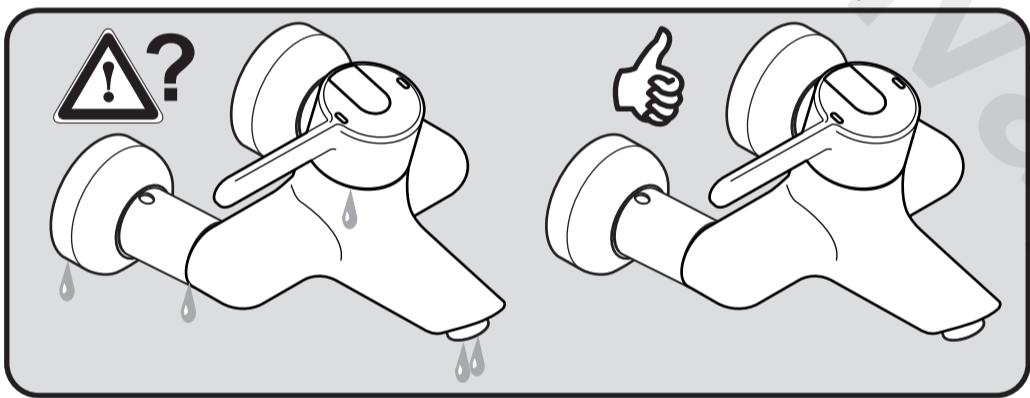

Armitage
Shanks

CONTOUR 21
A 4135 ..

0116 / A 865 725
(+ A 865 708)
Made in Germany

Ideal Standard International NV
 Corporate Village - Gent Building
 Da Vincilaan 2
 1935 Zaventem
 Belgium

www.idealstandardinternational.com