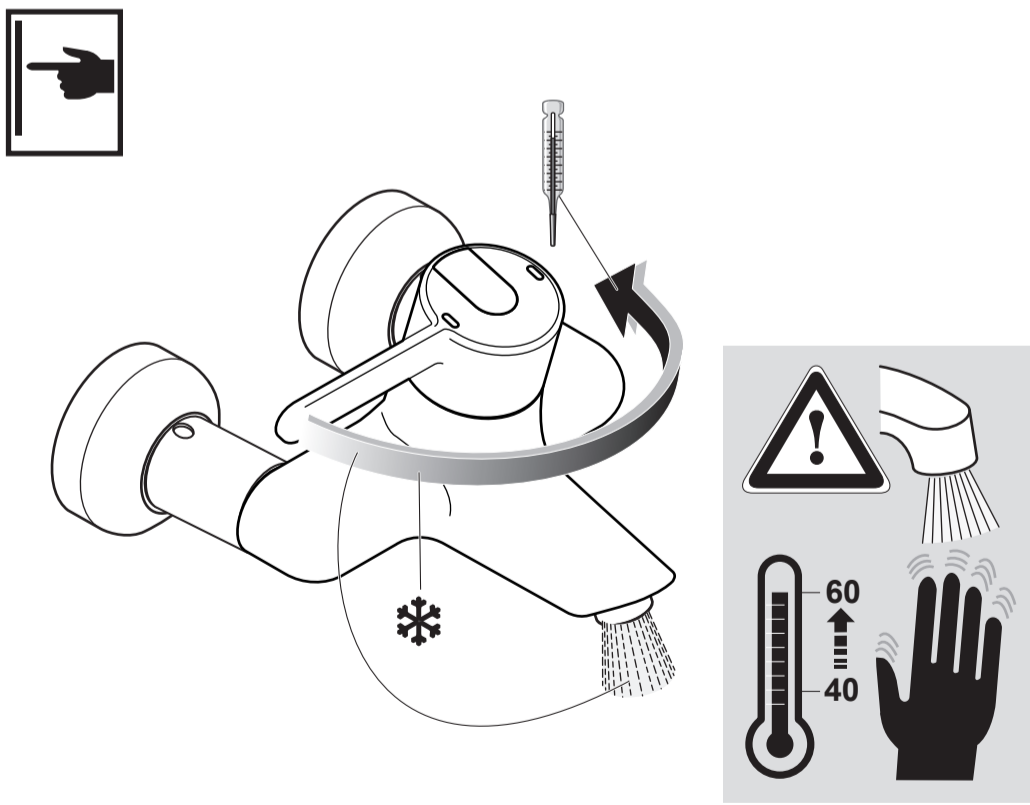

Armitage
Shanks

CONTOUR 21
A 4135 ..

0116 / A 865 725
(+ A 865 708)
Made in Germany

Ideal Standard International NV
 Corporate Village - Gent Building
 Da Vincilaan 2
 1935 Zaventem
 Belgium

www.idealstandardinternational.com