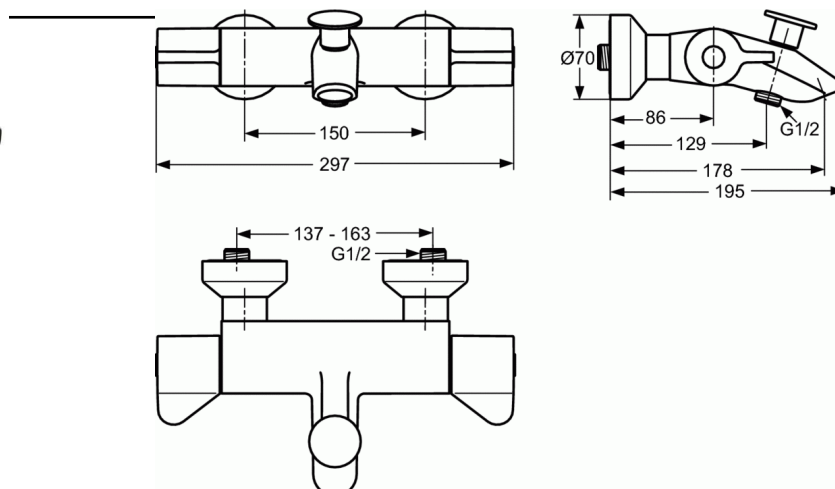

CERAPLUS

Exposed thermostatic bath & shower mixer with standard S-connectors with noise reducers

Exposed thermostatic bath & shower mixer with standard S-connectors with noise reducers

- Standard S-connectors with noise reducers
- Handles symmetrical
- Diverter handle
- Blue/ Red indicators
- Override screw for maximum temperature
- Aerator - Anti-vandal M24x1-C (big profile), Laminar stream
- Check valve integrated
- Sealed escutcheons
- Covered nuts

FINISHES*

* AA = Chrome

VARIANTS

- Exposed thermostatic bath & shower mixer with On-Off A4089
- S-connectors with noise reducers

RECOMMENDED

- M1 Shower Set, 1-functional, 100 mm diameter B9451