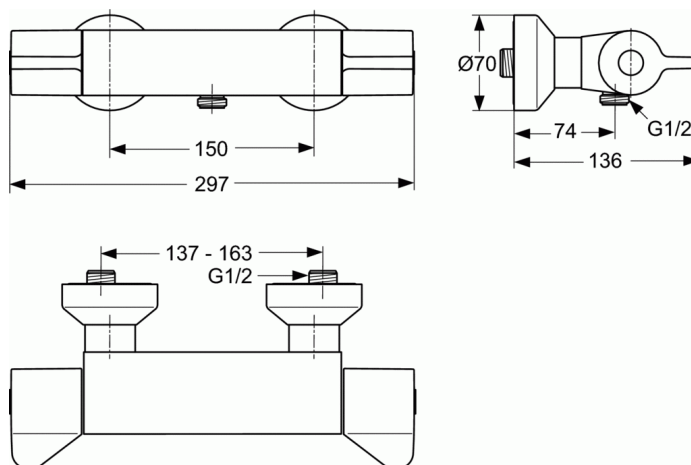

CERAPLUS

Exposed thermostatic shower mixer with standard S-connectors with noise reducers

Exposed thermostatic shower mixer with standard S-connectors with noise reducers

Standard S-connectors with noise reducers
Handles symmetrical
Blue/ Red indicators
Override screw for maximum temperature
Check valve integrated
Sealed escutcheons
Covered nuts

FINISHES*

* AA = Chrome

VARIANTS

Exposed thermostatic shower mixer with On-Off S-connectors with noise reducers A4088