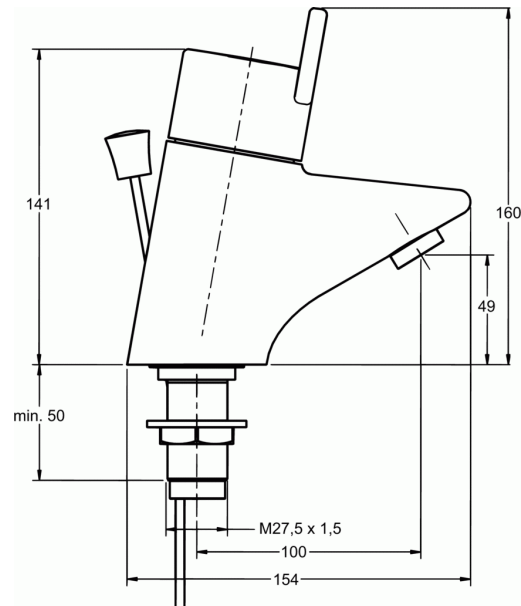

### One-hole sequential thermostatic basin mixer with standart metal pop-up waste

#### One-hole sequential thermostatic basin mixer with standart metal pop-up waste

Handle with red/ blue inserts on the top surface  
Inta thermostatic sequential cartridge  
Aerator - Anti-vandal M24x1-A (low profile), Laminar stream  
Flexible hoses PEX, G3/8"  
Standard fixation  
With standart metal pop-up waste

#### VARIANTS

One-hole sequential thermostatic basin mixer without pop-up waste A4091