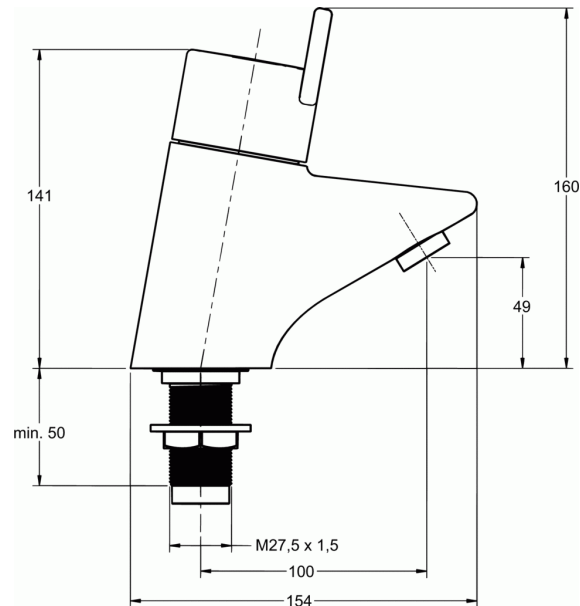

CERAPLUS

One-hole sequential thermostatic basin mixer without pop-up waste

One-hole sequential thermostatic basin mixer without pop-up waste

Handle with red/ blue inserts on the top surface
Inta thermostatic sequential cartridge
Aerator - Anti-vandal M24x1-A (low profile), Laminar stream
Flexible hoses PEX, G3/8"
Standard fixation
Without pop-up waste

FINISHES*

AA

* AA = Chrome

VARIANTS

One-hole sequential thermostatic basin mixer with standart metal pop-up waste A4092