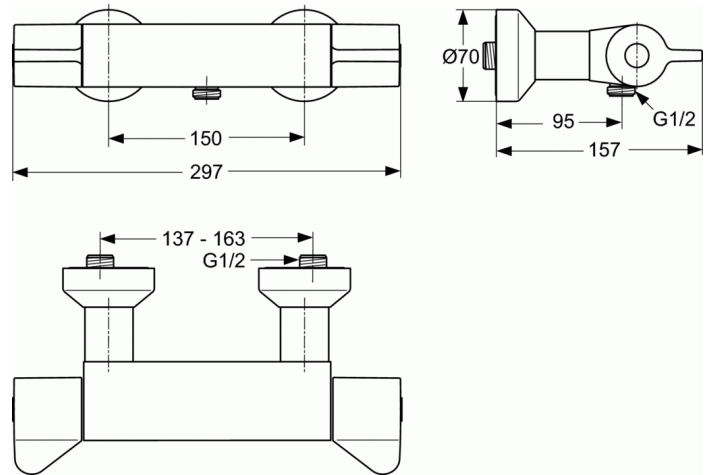

CERAPLUS

Exposed thermostatic shower mixer with On-Off S-connectors with noise reducers

Exposed thermostatic shower mixer with On-Off S-connectors with noise reducers

- On-Off S-connectors with noise reducers
- Handles symmetrical
- Blue/ Red indicators
- Override screw for maximum temperature
- Check valve integrated
- Sealed escutcheons
- Covered nuts

FINISHES*

AA

* AA = Chrome

VARIANTS

- Exposed thermostatic shower mixer with standard S-connectors with noise reducers A4093