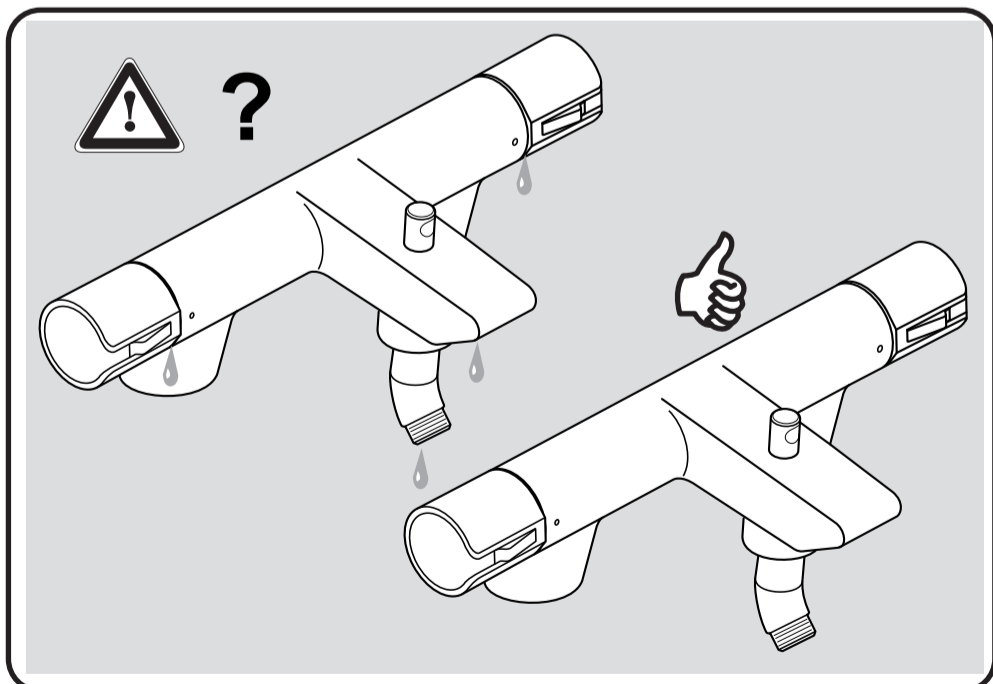

P bar		MAX. 10		5		Q (3 bar)
	T °C		MAX. 80		65		
					40		l/min 23