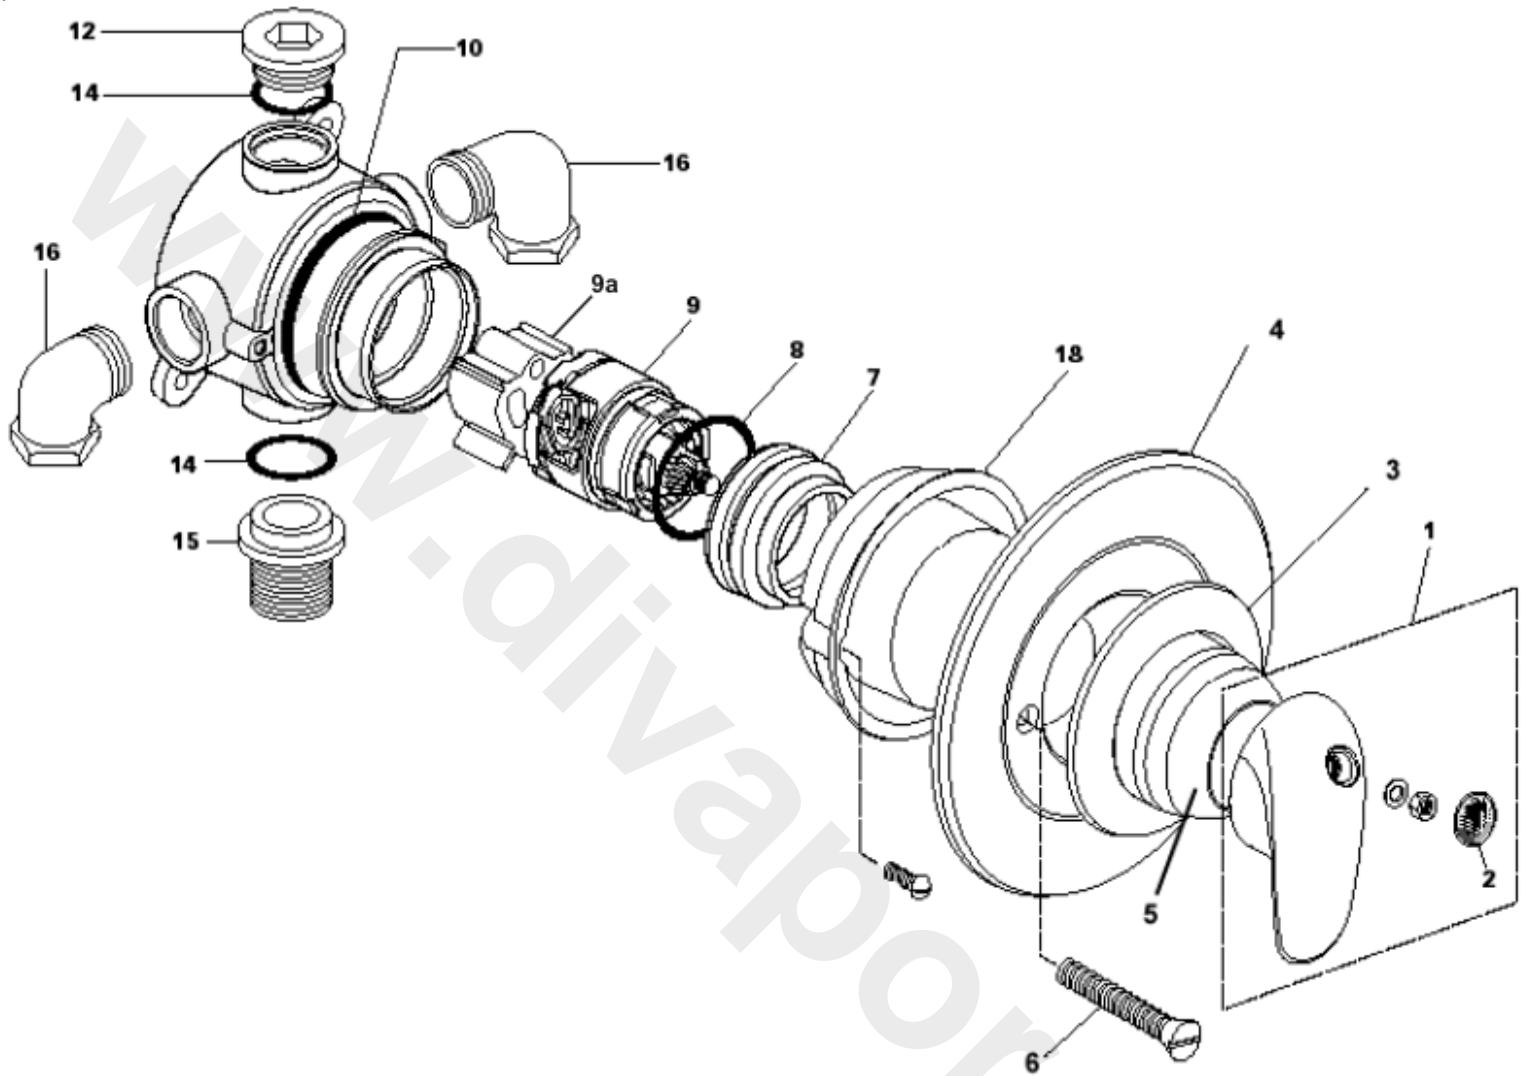

<p>

Ref.	Description
1	New Style Handle
2	Index Only (Nut and washer not included)
2a	Nut and washer
3	Cover Plate Holder
4	Outer Cover Plate
4a	Cover plate sealing ring
5	Newstyle Shroud
6	Coverplate screw
7	Cartridge retaining nut
8	O ring
9	Cartridge complete
9a	PLASTIC MANIFOLD FOR MULTIPOINT CARTRIDGE
9b	Crescent shaped temperature limit stop
10	O ring
12	Plug
14	O ring
15	Nipple
16	Compression elbow
18	Mounting template/plaster guard
18a	Screws for plaster guard/template (2 required)
19	Shower Hose

Part No.
A916551--
A907184LJ
A962981NU
A910849NU11
A907849AA11
A961636NU
A907288--
A961643--
A961637NU
A962715NU
A951970NU11
A960571NU
A962984NU
A961638NU
A961639NU
A961640NU
A961641NU
A961849NU
A961281NU
A960230NU
E4745--