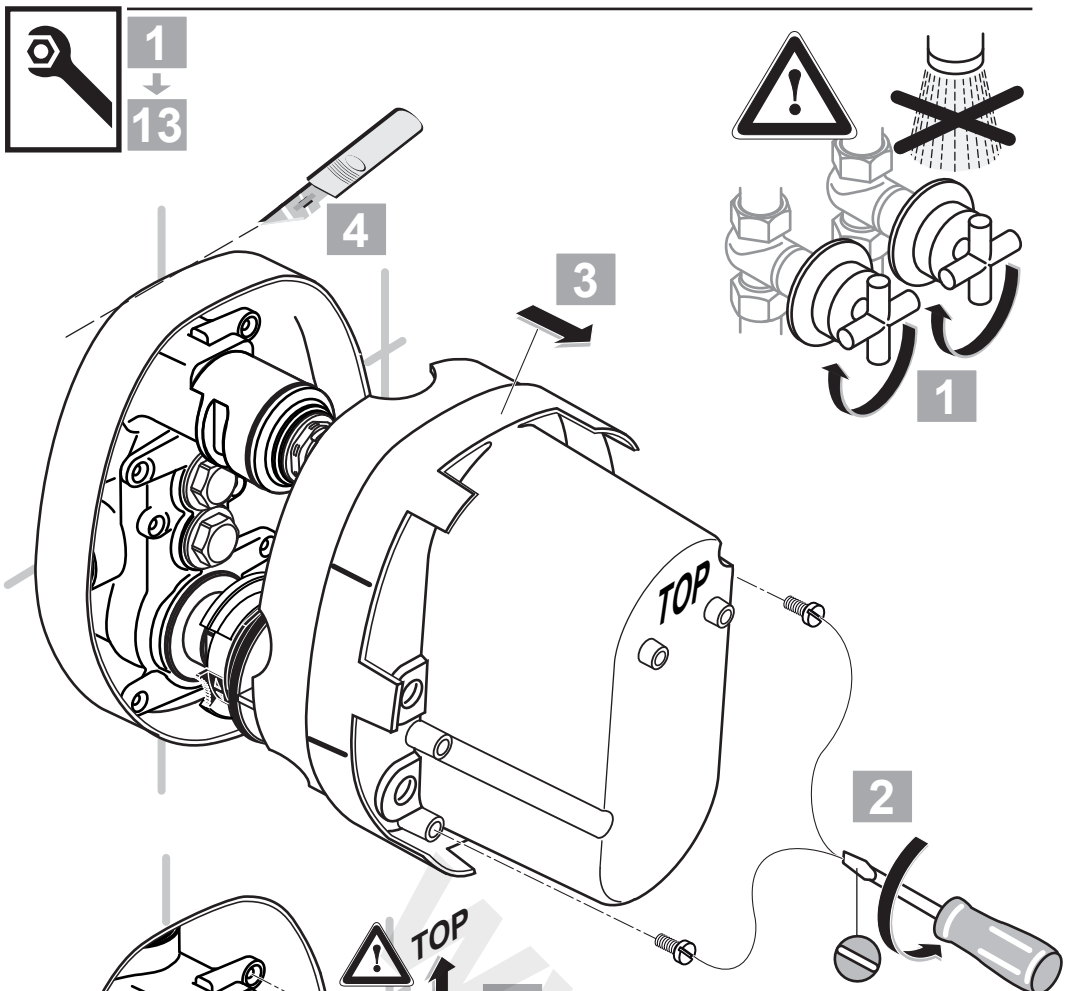

**ACTIVE**  
**A 4105 AA**

0811 / A 865 699  
 (+ A 865 612)  
 Made in Germany

Ideal Standard International BVBA  
 Chaussée de Wavre, 1789 - box 15  
 1160 Bruxelles  
 Belgium

www.idealstandardinternational.com