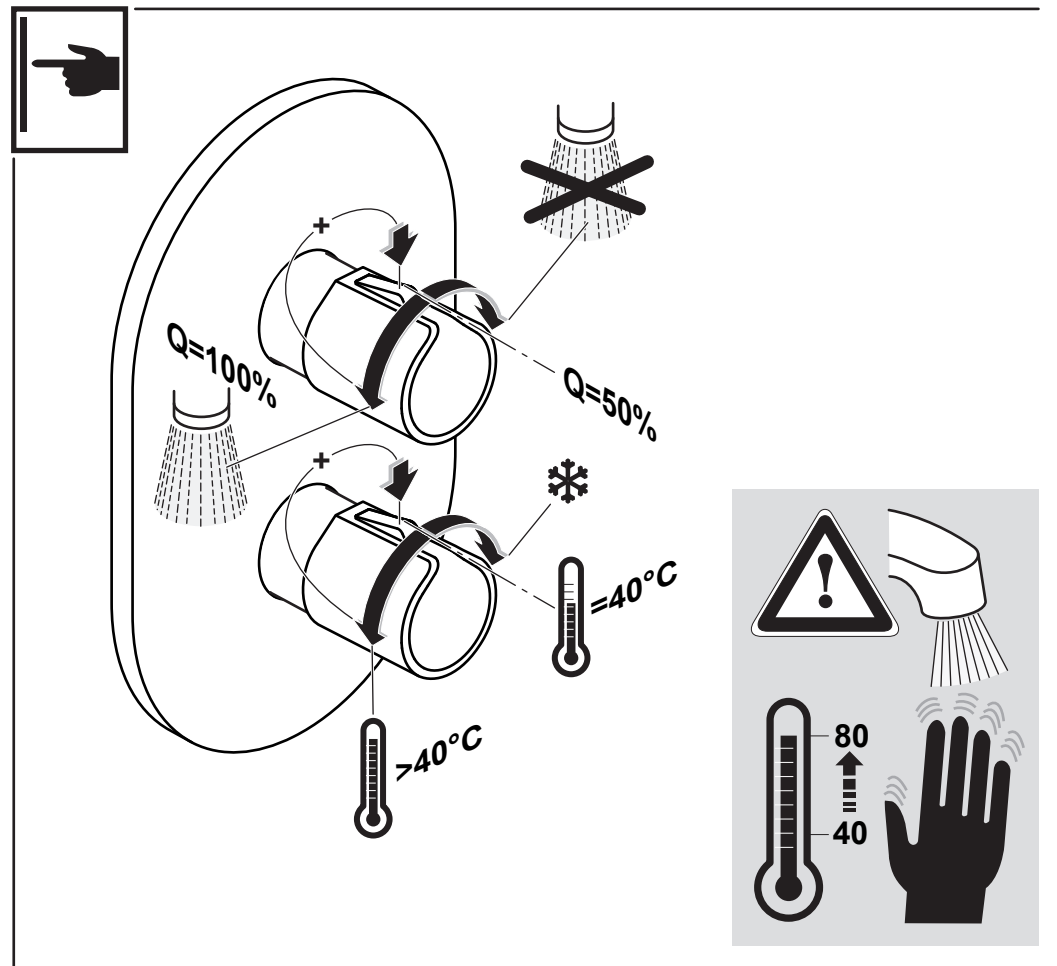

**ACTIVE**  
**A 4105 AA**

0811 / A 865 699  
 (+ A 865 612)  
 Made in Germany

Ideal Standard International BVBA  
 Chaussée de Wavre, 1789 - box 15  
 1160 Bruxelles  
 Belgium

www.idealstandardinternational.com