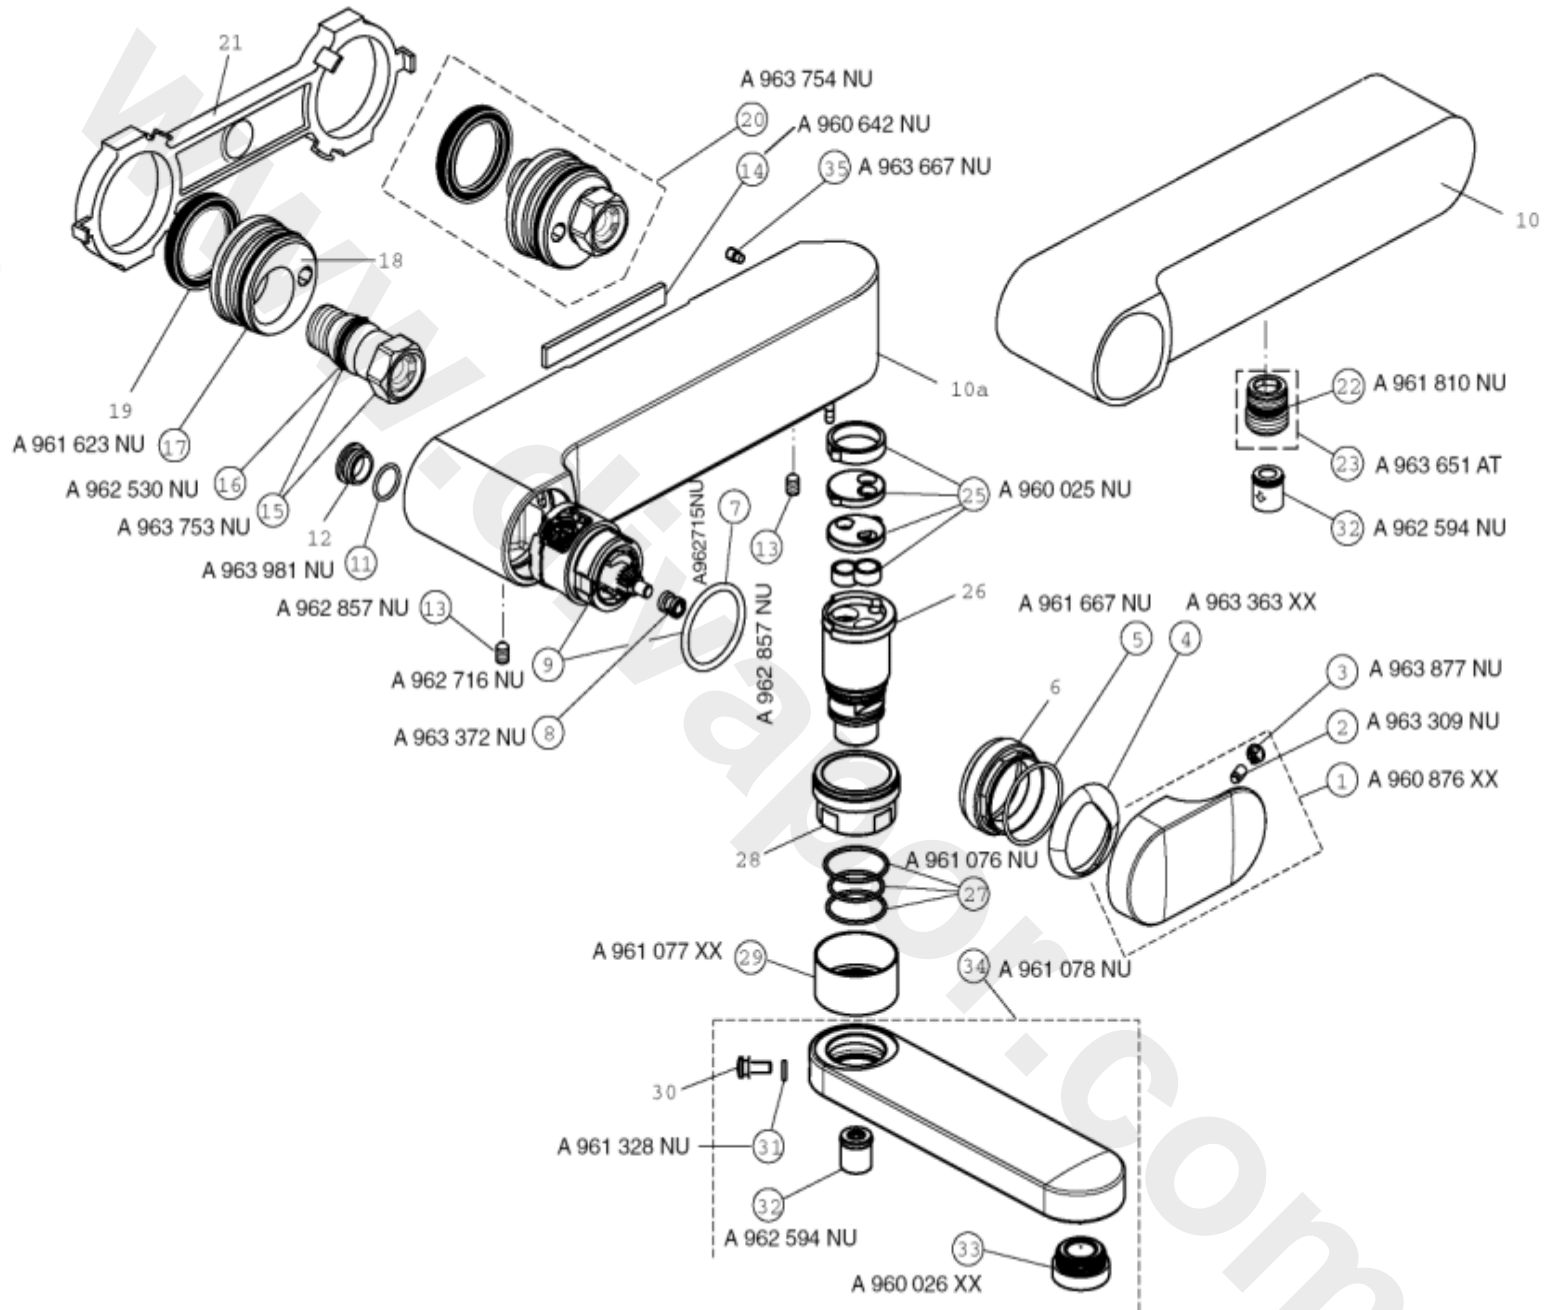

<p>

Ref.	Description	Part No.
1	Handle complete (without logo)	A960876AA
2	Grub screw	A963309NU
3	Index cap	A963877NU
4	Shroud	A963363AA
5	O-rings for cartridge	A961667NU
7	O-ring 35X3	A962715NU
8	Handle location nut	A963372NU
9	Multiport cartridge	A962716NU
11	O-ring 13X1,5	A963981NU
13	M6 X 10 grubscrew	A962857NU
14	Seal	A960642NU
15	Connection piece	A963753NU
16	O-ring	A962530NU
17	O-ring for shower cartridge	A961623NU
20	Adjustable S-connector	A963754NU
22	O-ring	A961810NU
23	Outlet nipple 1/2"	A963651AT
25	Washer kit	A960025NU
27	O-ring 24 X 1,5	A961076NU
29	Deco ring 40mm	A961077AA
31	O-rings (2)	A961328NU
32	Check valve	A962594NU
33	Neoperl areator M24x1Class "C"	A960026AA
34	Spout complete (not set up yet)	A961078NU
35	Locking screw	A963667NU

NB -- colour/finish options

Chrome = AA

www.divapor.com