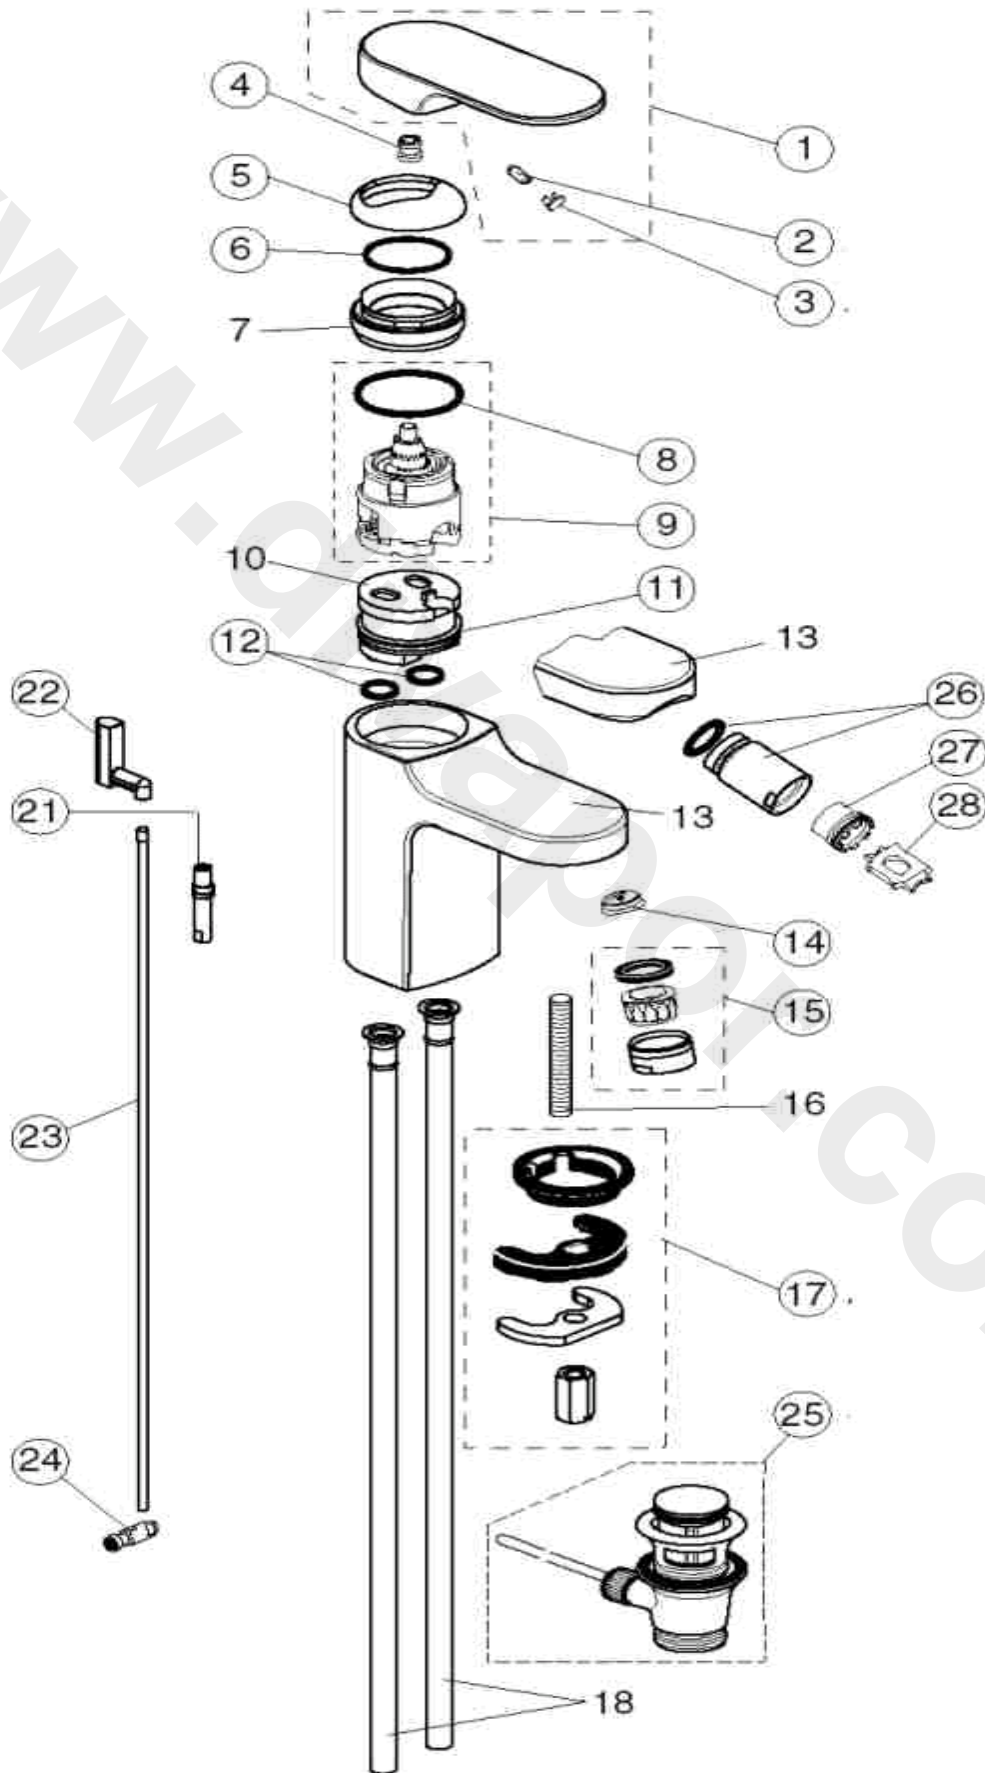

<p>

Ref.	Description	Part No.
1	Handle complete (without logo)	A960876AA
2	Handle grub screw	A963309NU
3	Handle cover cap	A963877NU
4	Drive insert	A963372NU
5	Shroud	A960363AA
6	O-Ring	A961667NU
8	Cartridge sealing O-ring	A962715NU
9	Multiport cartridge	A962985NU
11	Flow adapter	A962848NU
12	Flow adapter o-rings	A963495NU
14	Flow restrictor * see note above *	A963361NU
15	Outlet nozzle	A960321AA
17	Fixing kit	A963507NU
21	Pop-up rod connector (vertical)	A960368NU
22	Pop-up knob	A960367AA
23	Pop-up rod (vertical)	A962138NU
24	Pop-up rod clamp	A963404NU
25	Pop-up waste complete	E950612AA
28	Stream regulator key	A960196NU