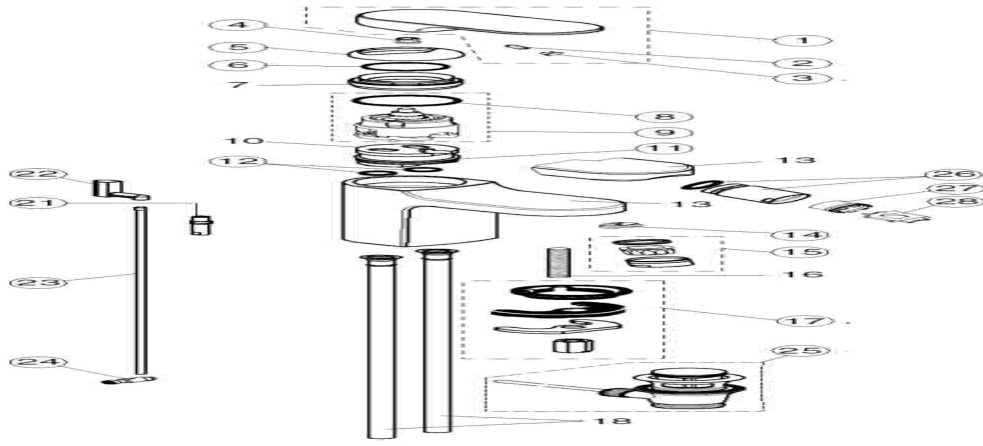

<p>

Ref.	Description	Part No.
1	Handle complete (without logo)	A960876AA
2	Handle grub screw	A963309NU
3	Handle cover cap	A963877NU
4	Drive insert	A963372NU
5	Shroud	A960363AA
6	O-Ring	A961667NU
8	Cartridge sealing O-ring	A962715NU
9	Multiport cartridge	A962985NU
11	Flow adapter	A962848NU
12	Flow adapter o-rings	A963495NU
14	Flow restrictor * see note above *	A963361NU
15	Outlet nozzle	A960321AA
17	Fixing kit	A963507NU
21	Pop-up rod connector (vertical)	A960368NU
22	Pop-up knob	A960367AA
23	Pop-up rod (vertical)	A962138NU
24	Pop-up rod clamp	A963404NU
25	Pop-up waste complete	E950612AA
28	Stream regulator key	A960196NU