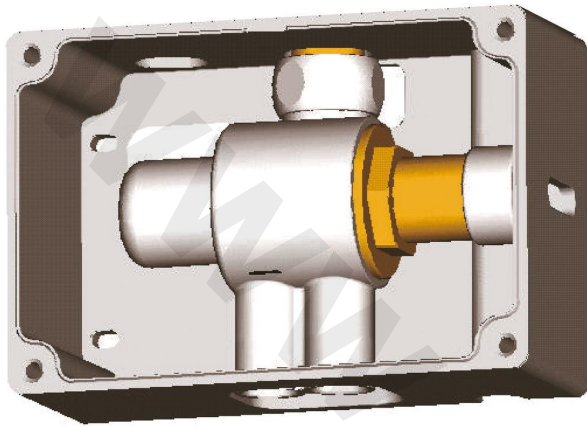

CERAPLUS

Thermostatic kit

Thermostatic kit

Thermostatic kit

Pre-mixer (pre temperature adjustment)

For connection to electronic boxes A3807NU (battery operation) or A3808NU (220V operation), A3809NU (multi-box in connection with A3808NU)

FINISHES*

* NU = Neutral