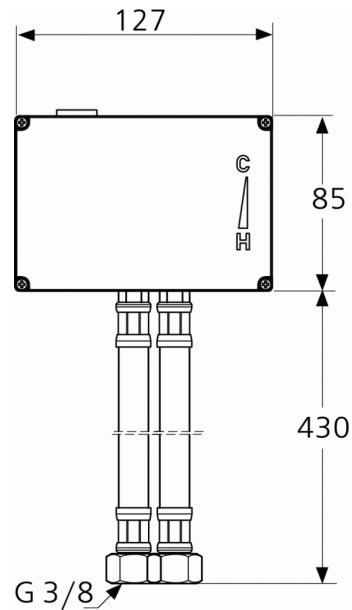

CERAPLUS

Thermostatic kit

Thermostatic kit

Thermostatic kit

Pre-mixer (pre temperature adjustment)

For connection to electronic boxes A3807NU (battery operation) or A3808NU (220V operation), A3809NU (multi-box in connection with A3808NU)