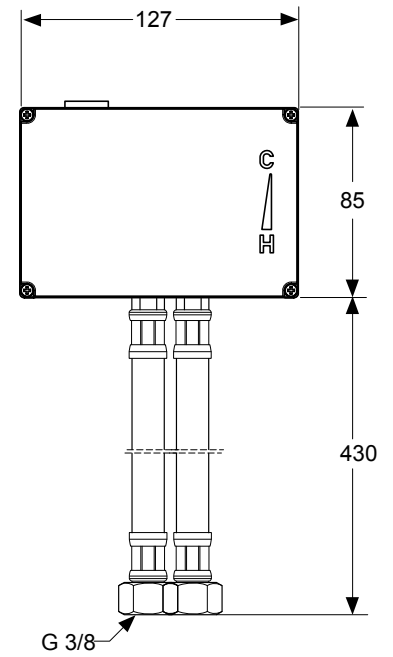

Produced from:

Thermostat Pre-Mixer complete
for Lavy **A3813NU**

Pos.	Description	Part-Number	Qty.	Pos.	Description	Part-Number	Qty.
1	Temp. adjustment compl.	A 960 901 NU	1 pcs				
2	Thermostatic cartridge	A 962 229 NU	1 pcs				
3	Repair set cartridge	A 962 230 NU	1 Set				
4	Ejot-PT Screw KB 50x16	A 962 748 NU	1 pcs				
5	Flex. hose M12x1 - G3/8	A 960 937 NU	1 pcs				
6	Cover						
7	Non-return valve	A 960 944 NU	2 pcs				
8	Body (Thermostat)						
9	Control box						