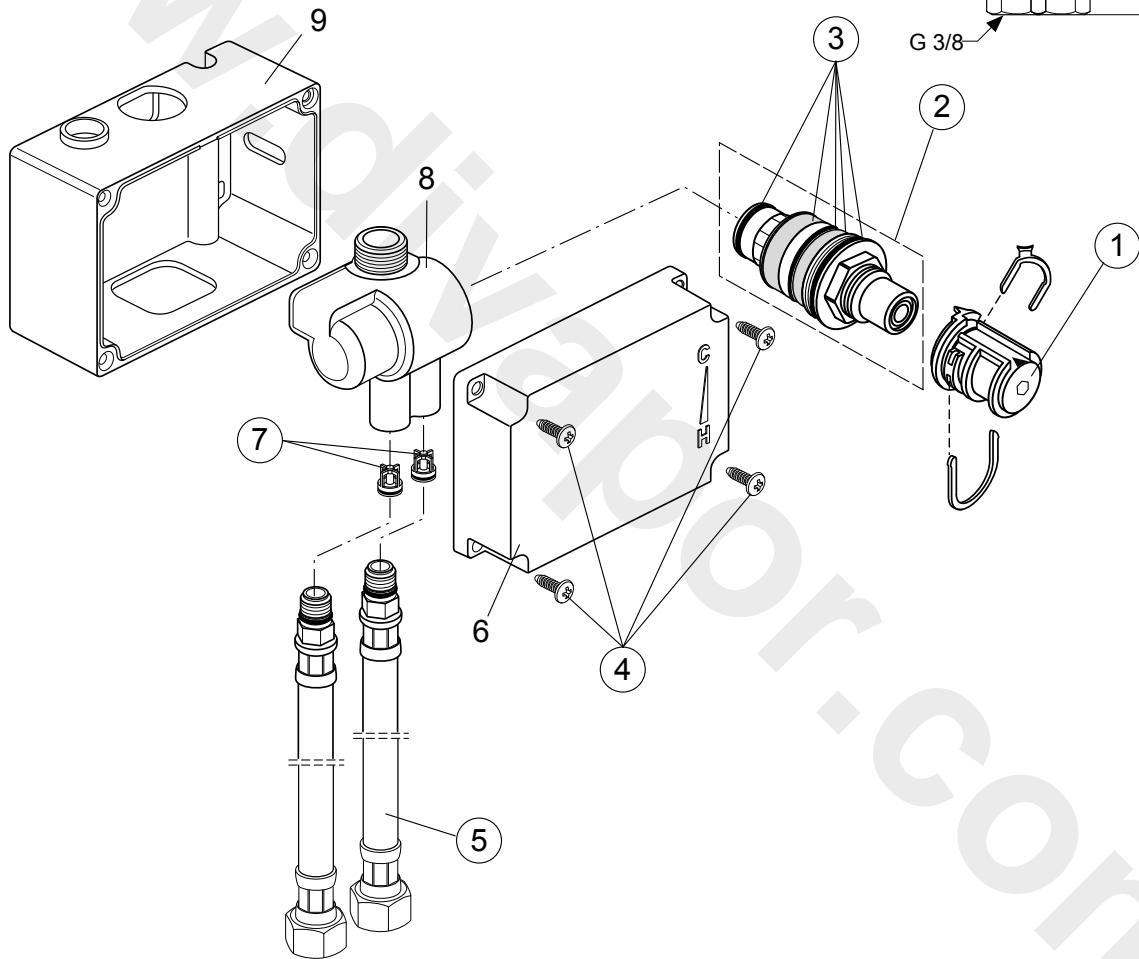

Produced from:

Thermostat Pre-Mixer complete
for Lavy **A3813NU**

Pos.	Description	Part-Number	Qty.	Pos.	Description	Part-Number	Qty.
1	Temp. adjustment compl.	A 960 901 NU	1 pcs				
2	Thermostatic cartridge	A 962 229 NU	1 pcs				
3	Repair set cartridge	A 962 230 NU	1 Set				
4	Ejot-PT Screw KB 50x16	A 962 748 NU	1 pcs				
5	Flex. hose M12x1 - G3/8	A 960 937 NU	1 pcs				
6	Cover						
7	Non-return valve	A 960 944 NU	2 pcs				
8	Body (Thermostat)						
9	Control box						