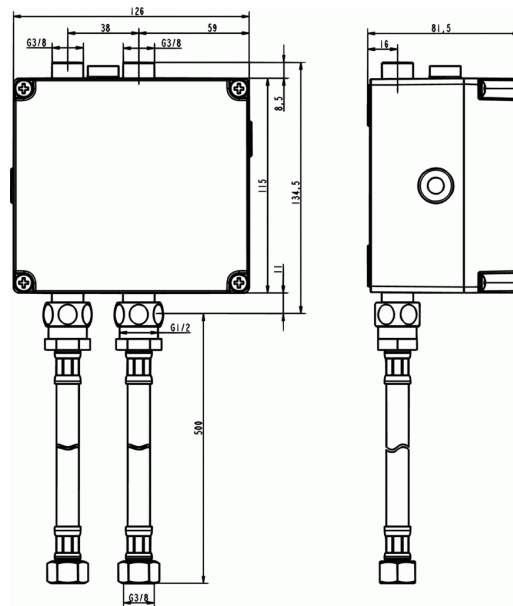

### Basin electronic box KIT 1 / two valves / AC multi-box in connection with A3811NU