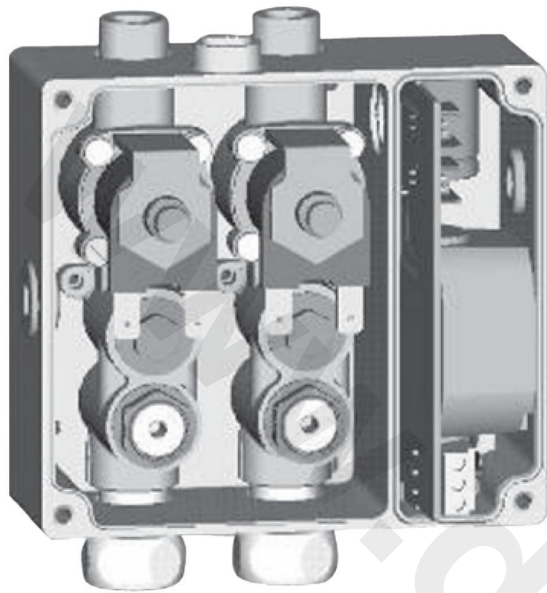

### Basin electronic box KIT 1 / two valves / AC multi-box in connection with A3811NU

#### Basin electronic box KIT 1 / two valves / AC multi-box in connection with A3811NU

Basin electronic box KIT 1 / two valves / AC multi-box in connection with A3811NU

For combination with Ceraplus electronic mixers