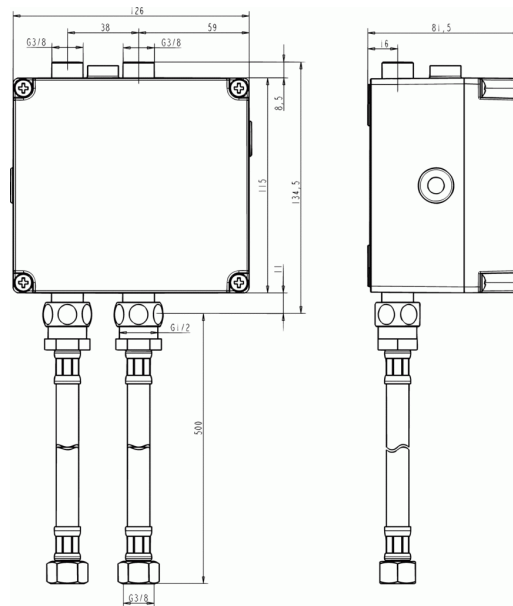

### Basin electronic box KIT 1 / two valves / battery operated