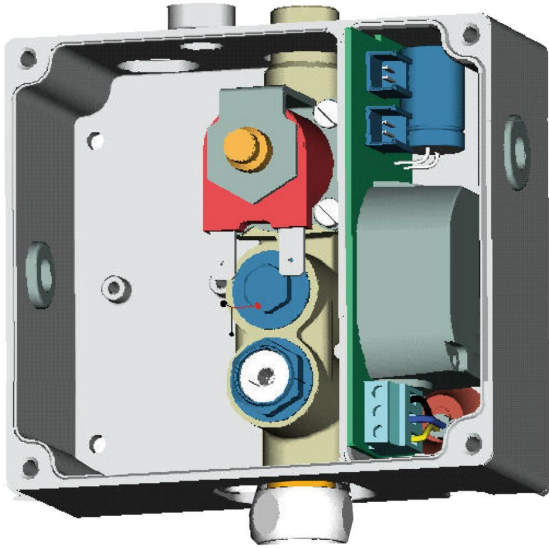

CERAPLUS

Basin electronic box KIT 1 / one valve / AC 220V operated

Basin electronic box KIT 1 / one valve / AC 220V operated

Basin electronic box KIT 1 / one valve / AC 220V operated
For combination with Ceraplus electronic spouts