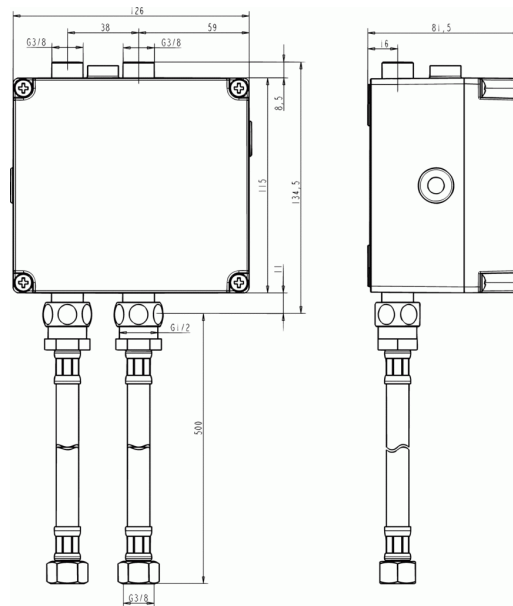

CERAPLUS

Basin electronic box KIT 1 / one valve / AC 220V operated

Basin electronic box KIT 1 / one valve / AC 220V operated

Basin electronic box KIT 1 / one valve / AC 220V operated
For combination with Ceraplus electronic spouts