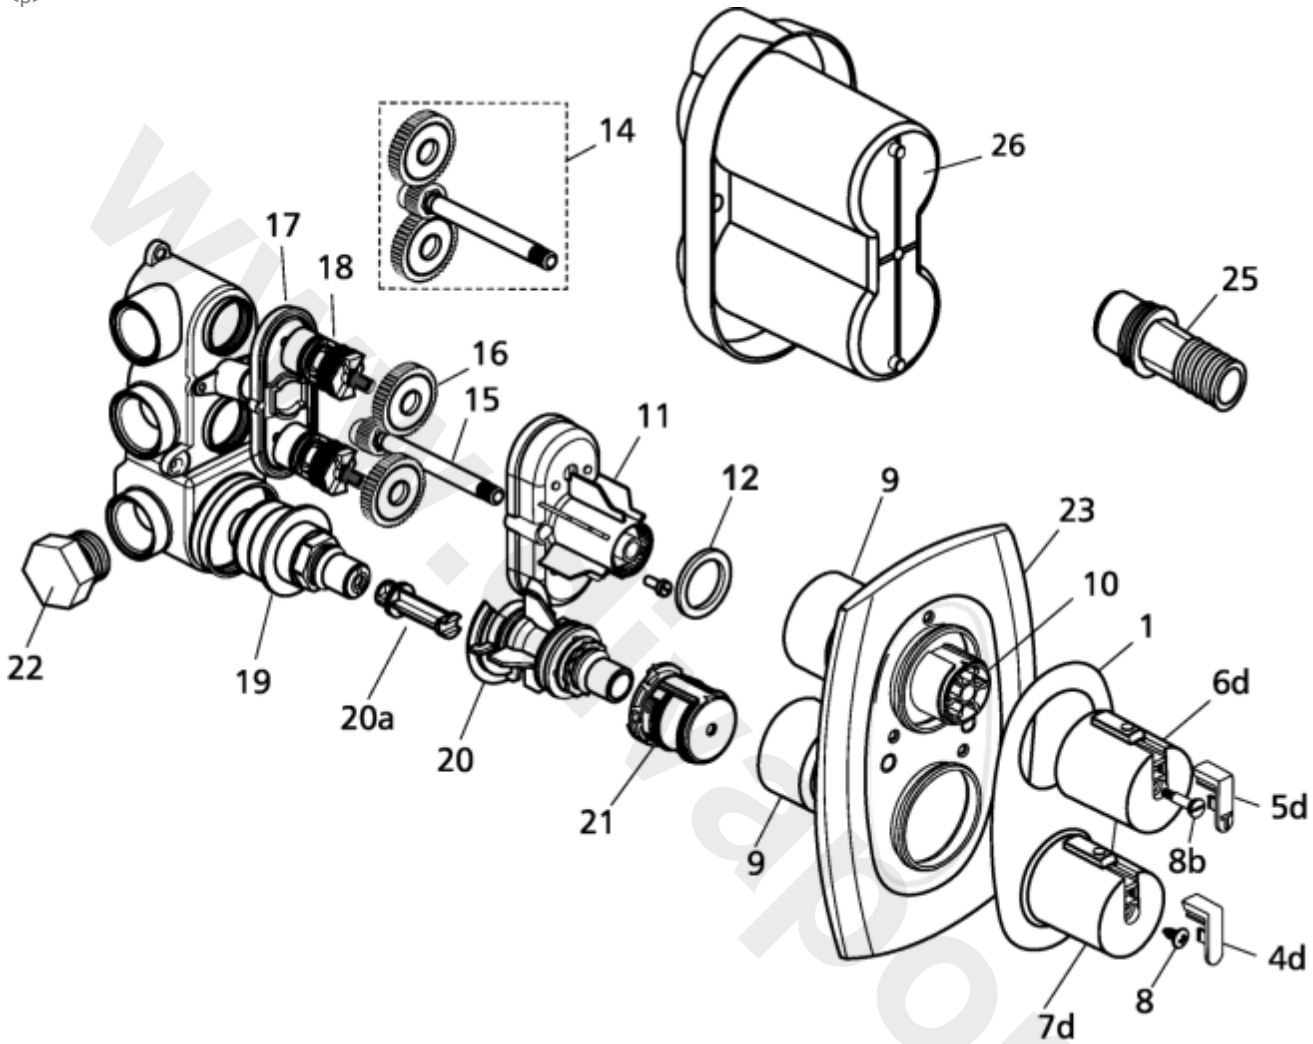

<p>

Ref.	Description	Part No.
1	Cover plate inner trim	A963619--
3	Cover plate fixing screws 50 mm (gold 83) need to orderx2	A918434--
3a	Cover plate fixing screws 60 mm (gold 83) need to orderx2	A961160--
4d	Outline temperature handle cover slip	-
5d	Outline volume handle cover slip	-
6d	Outline volume handle	A962103PQ
7d	Outline temperature handle	A962352PQ
8	Temperature handle control screw	A918416
8b	Volume handle screw	A91842814
9	Temperature control handle shroud	A962599--
10	Outline volume control handle insert	A923348
11	Gear box cover	-
11a	Gear box sealing washer	A911940
12	Gear box fixing screws	-
14	-	-
15	Gear wheel drive spindle	A953155NU11
16	Gear/clutch wheels	A960489NU
17	Gear box back plate	-
18	1/2" cartridge	A952501NU11
19	Thermostatic control cartridge	S960134NU
20	Temperature handle extension	A963649NU
20a	-	-
21	Temperature adjustment carrier complete	A953957NU11
22	Blanking plug 3/4"	A91855414
23	Outline Therm back plate chrome	A962102AA
25	Flushing adaptor outlet	A962927NU
26	Mounting template/plaster guide	A923146

NB -- colour/finish options

Chrome = AA

Light Gold = AZ

White - AC

www.divapor.com