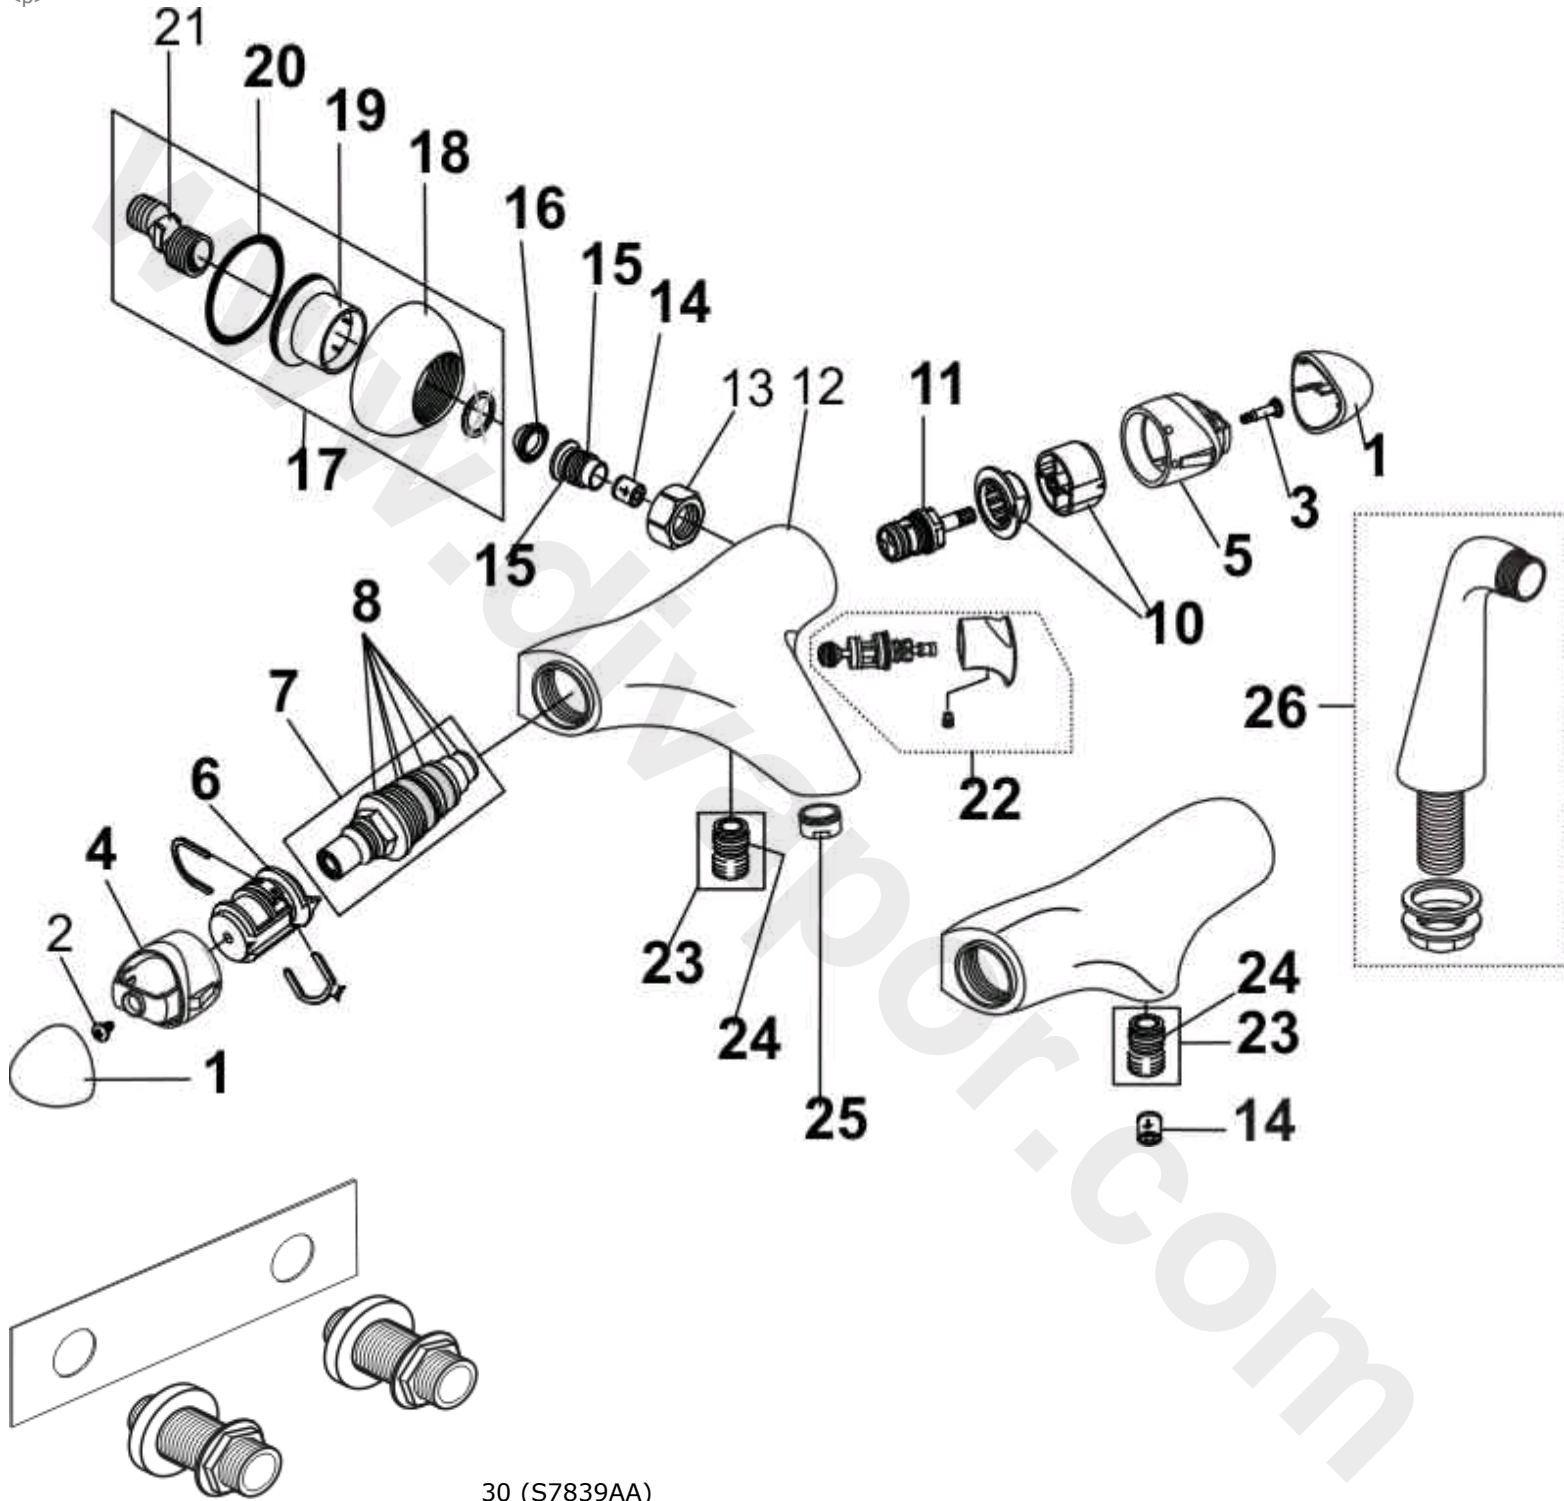

<p>

30 (S7839AA)

Ref.	Description	Part No.
1	Handle cap	A962380AA
3	Screw	A962998NU
4	Temperature handle cover	A960838AA
5	Flow control handle cover	A960837AA
6	Temperature handle carrier	A963427NU
7	Thermostatic cartridge	A962229NU
8	Thermostatic cartridge repair kit	A962230NU
10	Flow control mechanism	A963432NU
11	Flow control cartridge (180deg clockwise close)	A994050NU11
14	Check valve	A962594NU
15	O-ring	A961182NU
16	Noise screen	A962595NU
17	S-connector and escutcheon set	A963822AA
18	Escutcheon	A963839AA
19	Inner collar	A963838AA
20	Wall seal	A963840NU
21	S connector	-
22	Diverter complete	A962381AA
23	Outlet nipple	A963651AT
24	O-ring	A961810NU
25	Neoparl	A961132AA
26	Legs for rim mounting	E960440AA
27	Return to wall elbow	L6732AA
28c	SHOWER HOSE BRACKET - CHROME	EEM134901AA
28w	SHOWER HOSE BRACKET - WHITE	EEM13490001
30	1st fix kit for panel walls	S7839AA

NB -- colour/finish options

Chrome = AA

www.divapor.com