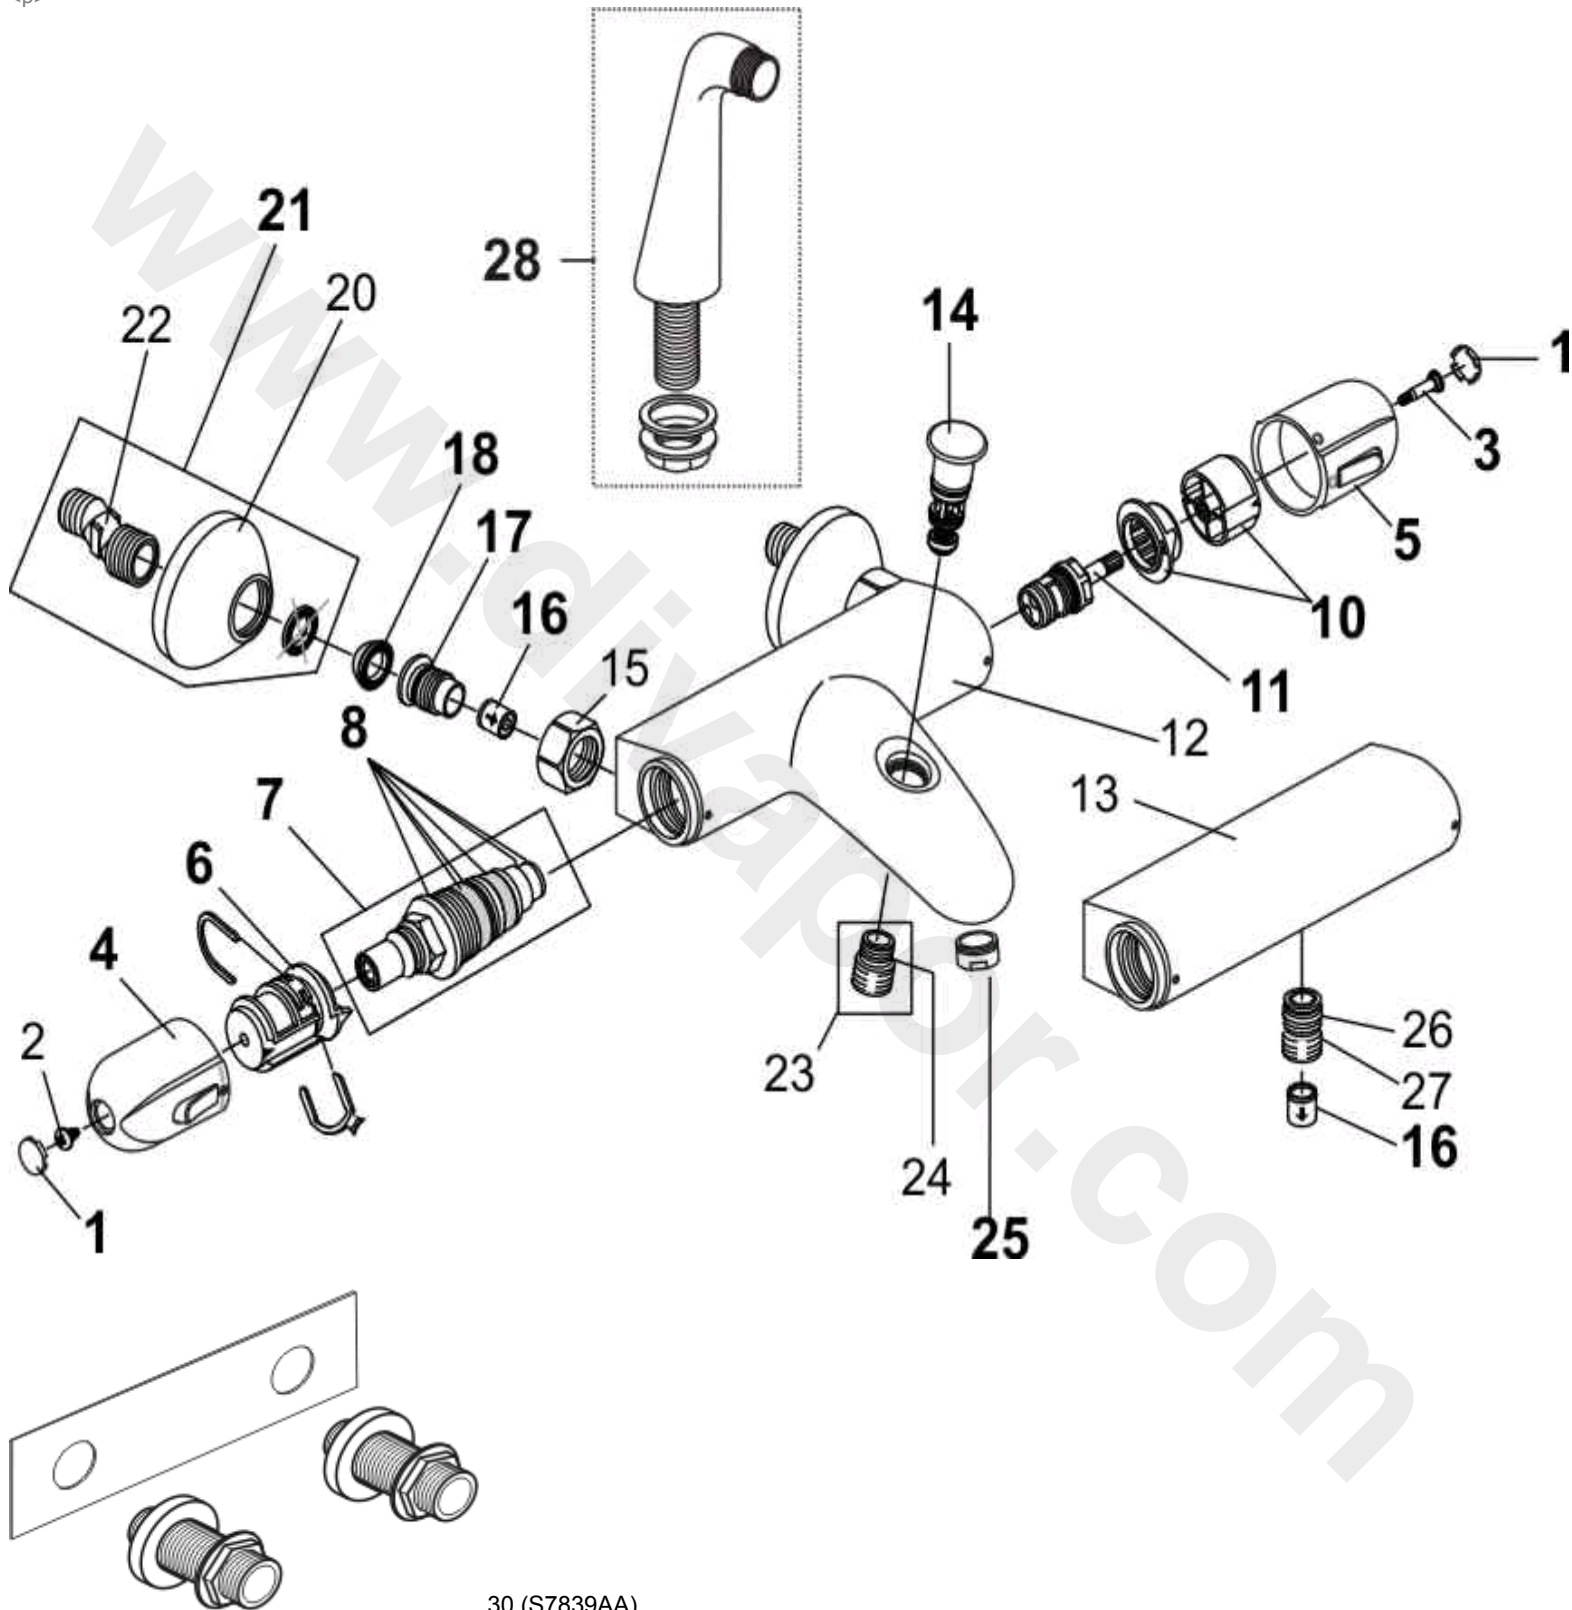

<p>

Ref.	Description	Part No.
1	Screw cap	A962361LJ
3	Screw	A962998NU
4	Temperature handle	A960834AA
5	Flow control handle	A960833AA
6	Temperature handle carrier	A963427NU
7	Thermostatic cartridge	A962229NU
8	Thermostatic cartridge repair kit	A962230NU
10	Flow control mechanism	A963432NU
11	Flow control cartridge (180deg clockwise close)	A994050NU11
14	Divertor	A960575AA
16	Check valve	A962594NU
17	O-ring	A961810NU
18	Noise screen	A962595NU
20	Escutcheon A960914AA	-
21	S-connector and escutcheon set	A960975AA
23	Outlet nipple A963823AA	-
24	O-ring A961640NU	-
25	Neoparl	A961132AA
26	Shower outlet nipple A963651AT	-
28	Inlet legs for rim mounting	E960440AA
29c	SHOWER HOSE BRACKET - CHROME	EEM134901AA
29w	SHOWER HOSE BRACKET - WHITE	EEM13490001
30	1st fix kit for panel walls	S7839AA
31	Back to wall elbow (for sketch see page KB-KEDPXVDX-L6732AA.pdf)	L6732AA

NB -- colour/finish options

Chrome = AA

www.divapor.com