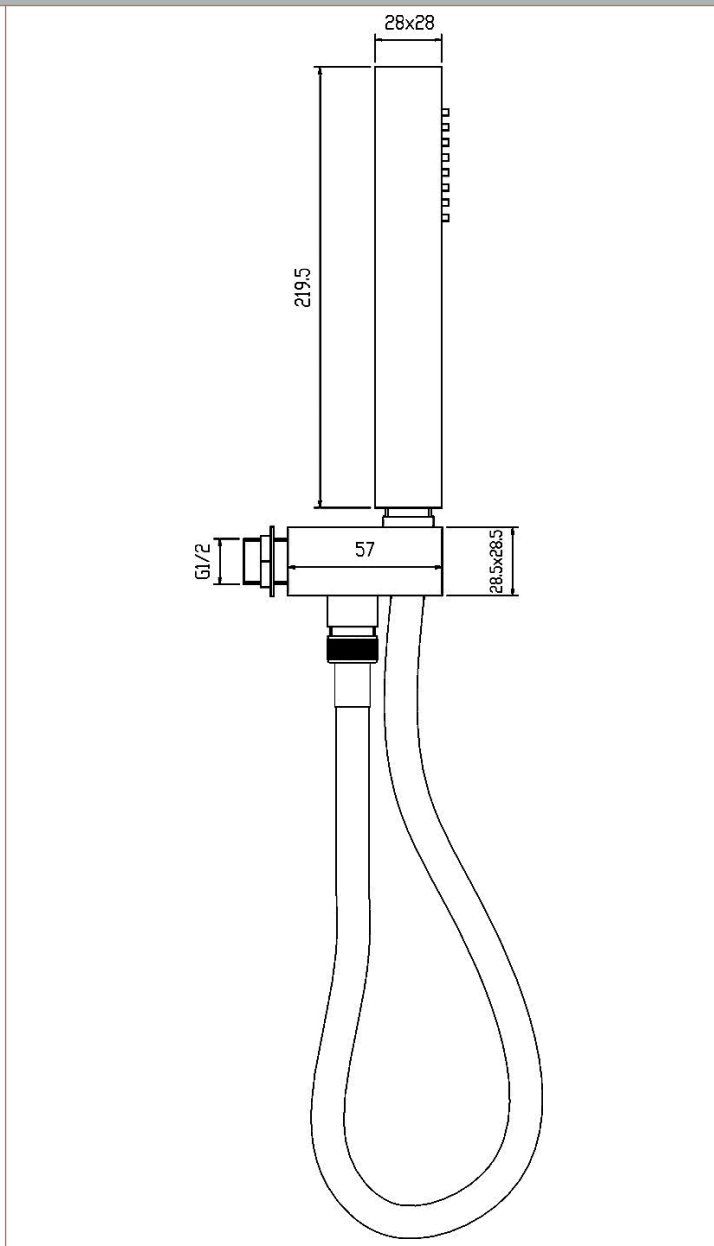

Sales Code: A3264

Description: Sq Outlet Elbow C/W Parking Bkt & Kit

### Product Dimensions

Length (mm):	
Width (mm):	30
Height (mm):	1265
Depth (mm):	55
Nett Weight (kg):	0.68

### Packaging Dimensions

Length (mm):	275
Width (mm):	185
Height (mm):	
Gross Weight (kg):	0.68

### Outer Box Dimensions (If Applicable)

Length (mm):	
Width (mm):	
Height (mm):	
Depth (mm):	
Gross Weight (kg):	
Barcode:	5055369016976