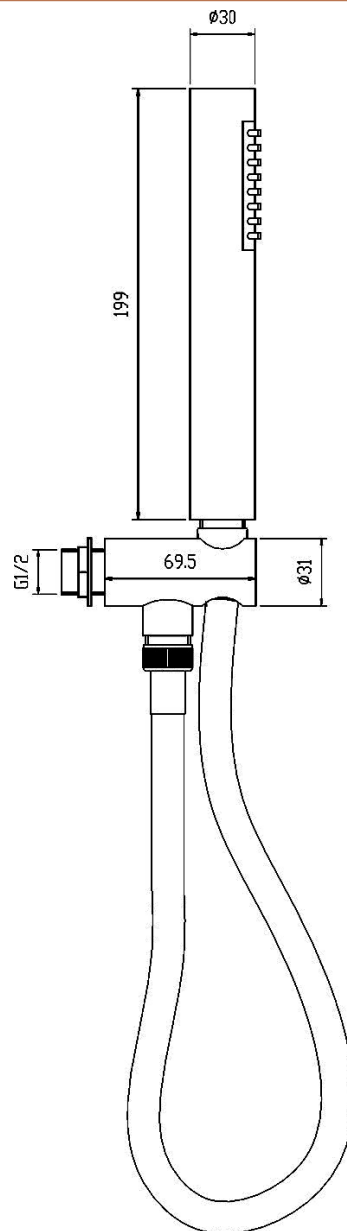

Sales Code: A3263

Description: Round Outlet Elbow C/W Parking Bkt & Kit

Product Dimensions

Length (mm):	
Width (mm):	30
Height (mm):	1230
Depth (mm):	
Nett Weight (kg):	0.62

Packaging Dimensions

Length (mm):	275
Width (mm):	185
Height (mm):	
Gross Weight (kg):	0.62

Packaging Data

Box Colour:	White Cardboard Box
Box Qty:	1
Label Size:	100 x 50
Label Colour:	White Label
Label Qty:	2

Outer Box Dimensions (If Applicable)

Length (mm):	
Width (mm):	
Height (mm):	
Depth (mm):	
Gross Weight (kg):	
Barcode:	5055369016969

Product Details

Country of Origin:	United Kingdom
Fitting Instruction:	No
Product Material:	Brass/ABS
Mount Type:	Surface, Wall
Outlet Elbow Supplied:	Yes
Easy Clean:	Not Applicable
Head Included:	No
Handset Included:	Yes
Body Jets Included:	Not Applicable
No of Body Jets:	Not Applicable
Operating Pressure (bar):	
Valve/Cartridge Type:	Not Applicable
Flow Rates (L/min):	0.1 bar: N/A 0.5 bar: N/A 1 bar: N/A 2 bar: N/A 3 bar: N/A
TMV2 Approved:	No Approval No: N/A
TMV3 Approved:	No Approval No: N/A
WRAS Approved:	No Approval No: N/A
Head Function:	Not Applicable
Handset Function:	Single Setting
Body Jet Info:	Not Applicable
Pipe Size:	Not Applicable
Pipe Centres:	N/A
Colour/Finish:	Chrome
Hose Included:	Yes
No. of Outlets:	N/A