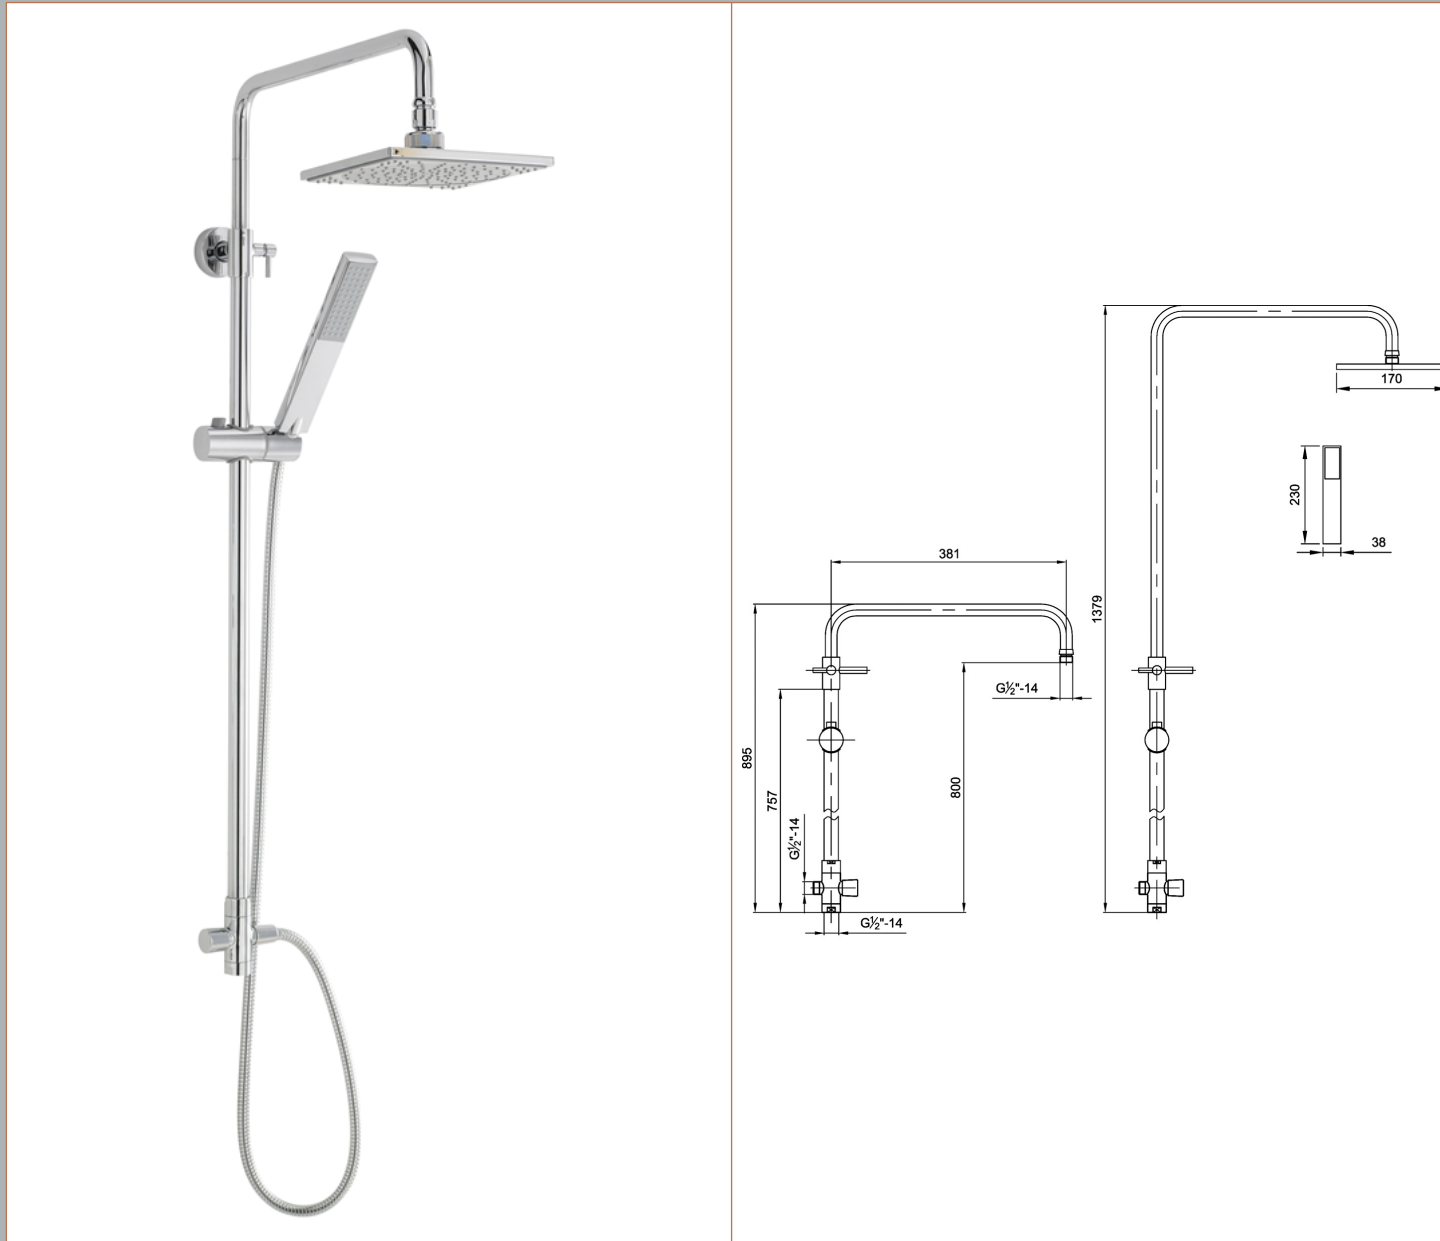

Sales Code: A3114

Description: Square Telescopic Riser Kit

Product Dimensions

Length (mm):	
Width (mm):	170
Height (mm):	1379
Depth (mm):	466
Nett Weight (kg):	3.84

Packaging Dimensions

Length (mm):	960
Width (mm):	235
Height (mm):	
Gross Weight (kg):	3.84

Packaging Data

Box Colour:	White Cardboard Box
Box Qty:	1
Label Size:	100 x 50
Label Colour:	White Label
Label Qty:	2

Outer Box Dimensions (If Applicable)

Length (mm):	
Width (mm):	980
Height (mm):	385
Depth (mm):	490
Gross Weight (kg):	46
Barcode:	5055146199854

Product Details

Country of Origin:	China
Fitting Instruction:	No
Product Material:	Brass/ABS
Mount Type:	Surface, Wall
Outlet Elbow Supplied:	No
Easy Clean:	Yes
Head Included:	Yes
Handset Included:	Yes
Body Jets Included:	No
No of Body Jets:	Not Applicable
Operating Pressure (bar):	1
Valve/Cartridge Type:	Not Applicable
Flow Rates (L/min):	0.1 bar: N/A 0.5 bar: N/A 1 bar: N/A 2 bar: N/A 3 bar: N/A
TMV2 Approved:	No Approval No: N/A
TMV3 Approved:	No Approval No: N/A
WRAS Approved:	No Approval No: N/A
Head Function:	Single
Handset Function:	Single Setting
Body Jet Info:	Not Applicable
Pipe Size:	15 mm (1/2" Bsp)
Pipe Centres:	N/A
Colour/Finish:	Chrome
Hose Included:	Yes
No. of Outlets:	2