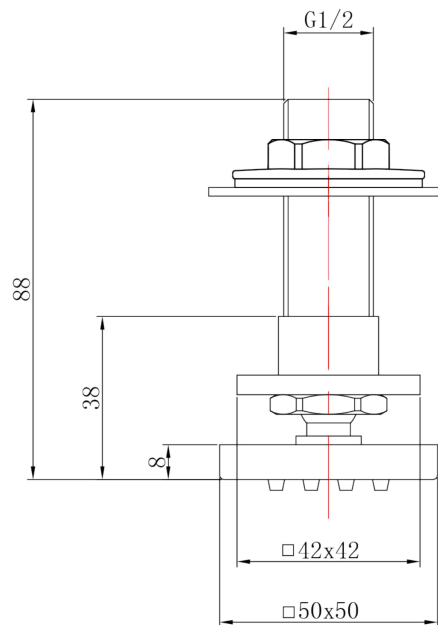

Sales Code: A354

Description: Square Body Jet

Product Dimensions

Length (mm):	
Width (mm):	50
Height (mm):	88
Depth (mm):	50
Nett Weight (kg):	0.3

Packaging Dimensions

Length (mm):	80
Width (mm):	72
Height (mm):	
Gross Weight (kg):	0.41

Packaging Data

Box Colour:	White Cardboard Box
Box Qty:	1
Label Size:	100 x 50
Label Colour:	White Label
Label Qty:	2

Outer Box Dimensions (If Applicable)

Length (mm):	
Width (mm):	370
Height (mm):	240
Depth (mm):	420
Gross Weight (kg):	21
Barcode:	5055146151951

Product Details

Country of Origin:	China
Fitting Instruction:	No
Product Material:	Brass
Mount Type:	Surface, Wall
Outlet Elbow Supplied:	No
Easy Clean:	No
Head Included:	No
Handset Included:	Not Applicable
Body Jets Included:	Yes
No of Body Jets:	1
Operating Pressure (bar):	
Valve/Cartridge Type:	Not Applicable
Flow Rates (L/min):	0.1 bar: N/A 0.5 bar: N/A 1 bar: N/A 2 bar: N/A 3 bar: N/A
TMV2 Approved:	No Approval No: N/A
TMV3 Approved:	No Approval No: N/A
WRAS Approved:	No Approval No: N/A
Head Function:	Not Applicable
Handset Function:	Not Applicable
Body Jet Info:	Directional
Pipe Size:	Not Applicable
Pipe Centres:	N/A
Colour/Finish:	Chrome
Hose Included:	Not Applicable
No. of Outlets:	N/A