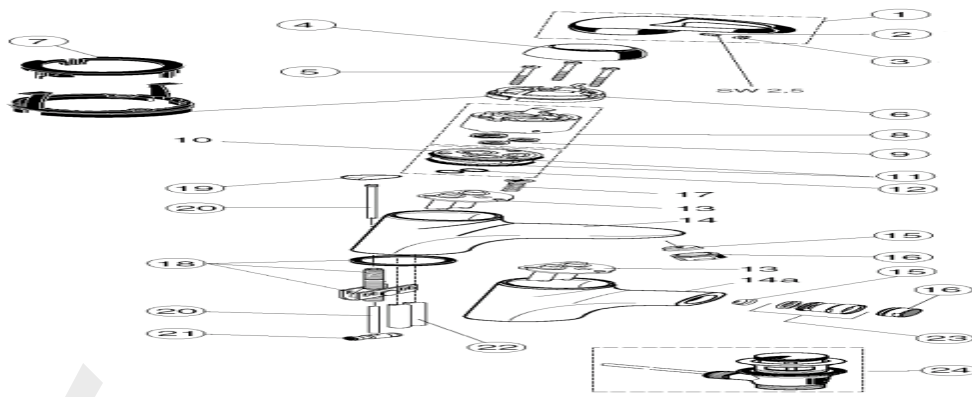

<p>

Ref.	Description	Part No.
1	IDYLL LEVER CHROME	A960770--
2	CLEAR TAP SCREW M5X10	A963309NU
3	RED/BLUE INDEX 746	A963054NU
4	SHROUD	A961317--
5	SCREW M4X65 (3 required)	A963825NU
6	HOT WATER LIMIT STOP	A963334NU
7	HOT WATER LIMIT STOP	A963334NU
8	47MM CX SINGLE LEVER CARTRIDGE COMPLETE	A960500NU
8DE	CERAMIX CARTRIDGE FOR WATER HEATER	A961101NU
9	PICCOLO 2 BSH FTG CTRDGE BSE WSHRS/SEALS	A961155NU
10	PLASTIC MANIFOLD FOR MULTI PORT CARTRIDGE	A904629
11	O-RING	A961338NU
12	O-RING 10 X 2,5	A963788NU
15	ECCO SET	A963361NU
16	NOZZLE FOR 505	A960321--
16DE	NOZZLE FOR WATER HEATER	A923787AA
18	FIXATION KIT TOP FIX	A963555NU
19	PULL KNOB CHROME	A963583--
20	CAPELLO POP UP ROD CHROME	A963556NU
21	PICCOLO 2 POP UP WASTE SHACKLE	A963404NU
22	Plastic cover white	A963282--
23	1H BID PARABOLIC SPRAY CHROME	A960063--
24	POP UP WASTE CHROME	E950612AA