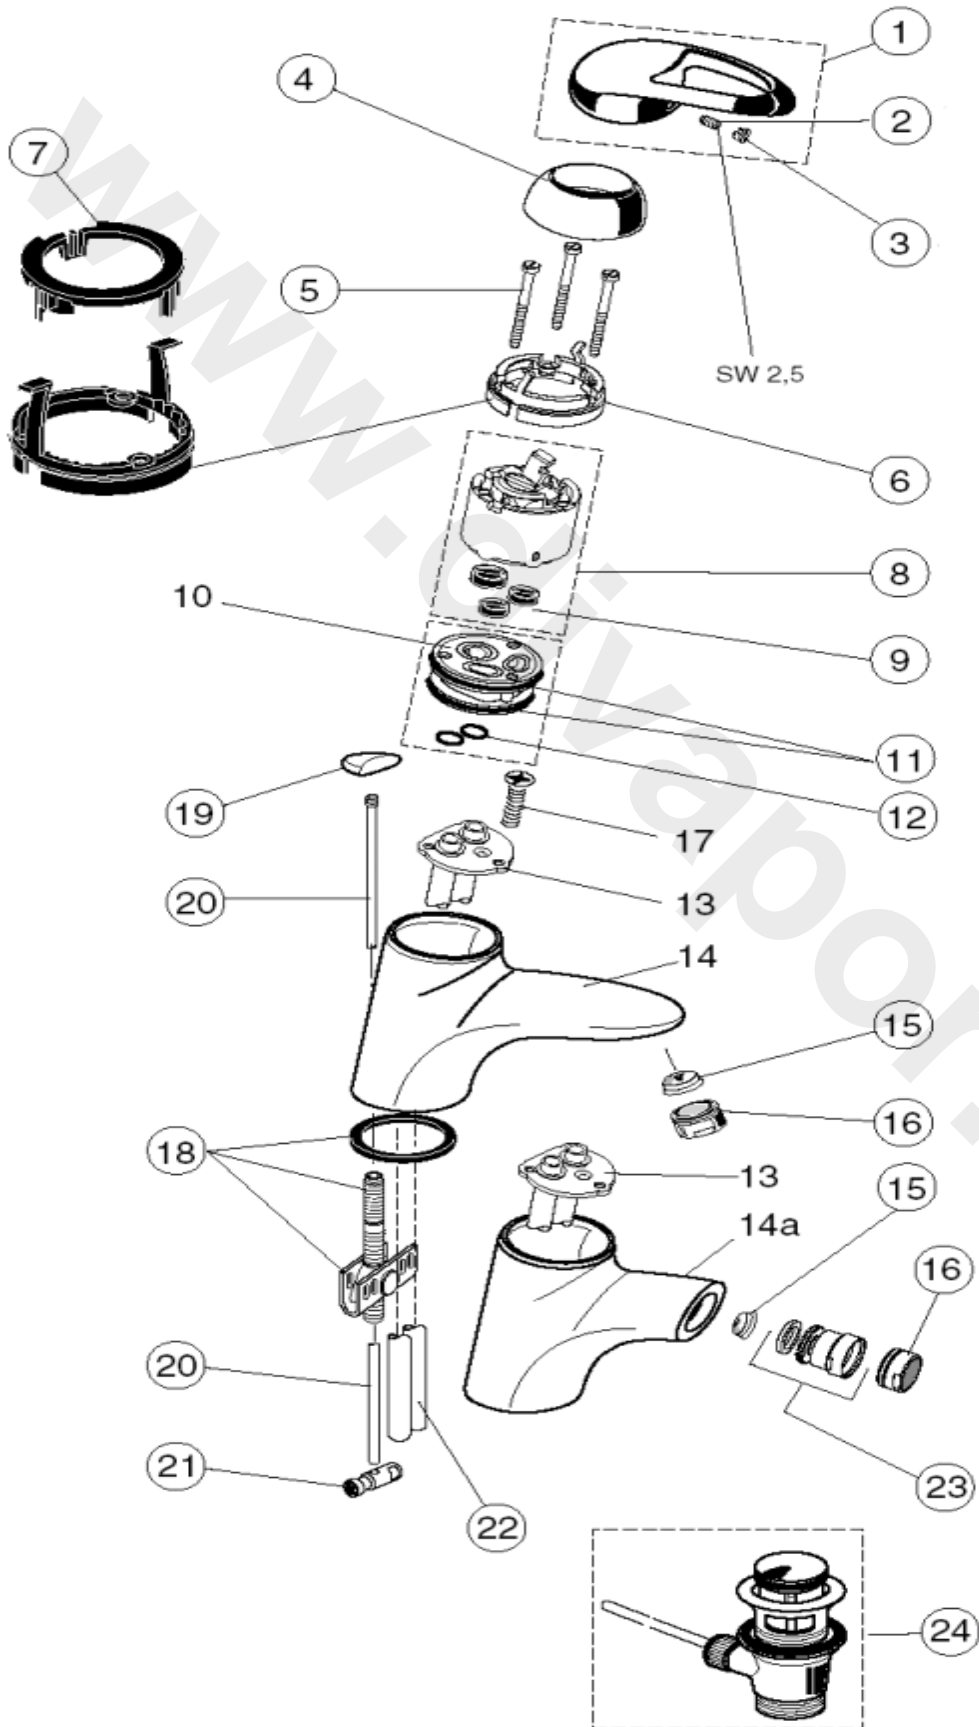

<p>

Ref.	Description	Part No.
1	IDYLL LEVER CHROME	A960770--
2	CLEAR TAP SCREW M5X10	A963309NU
3	RED/BLUE INDEX 746	A963054NU
4	SHROUD	A961317--
5	SCREW M4X65 (3 required)	A963825NU
6	HOT WATER LIMIT STOP	A963334NU
7	HOT WATER LIMIT STOP	A963334NU
8	47MM CX SINGLE LEVER CARTRIDGE COMPLETE	A960500NU
8DE	CERAMIX CARTRIDGE FOR WATER HEATER	A961101NU
9	PICCOLO 2 BSH FTG CTRDGE BSE WSHRS/SEALS	A961155NU
10	PLASTIC MANIFOLD FOR MULTI PORT CARTRIDGE	A904629
11	O-RING	A961338NU
12	O-RING 10 X 2,5	A963788NU
15	ECCO SET	A963361NU
16	NOZZLE FOR 505	A960321--
16DE	NOZZLE FOR WATER HEATER	A923787AA
18	FIXATION KIT TOP FIX	A963555NU
19	PULL KNOB CHROME	A963583--
20	CAPELLO POP UP ROD CHROME	A963556NU
21	PICCOLO 2 POP UP WASTE SHACKLE	A963404NU
22	Plastic cover white	A963282--
23	1H BID PARABOLIC SPRAY CHROME	A960063--
24	POP UP WASTE CHROME	E950612AA

NB -- colour/finish options

Chrome = AA
 Light Gold = AZ

divaport.com