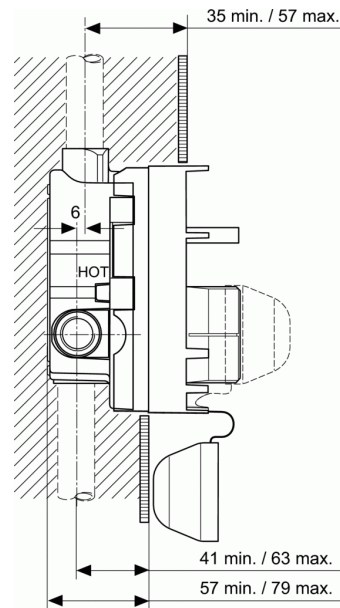

## BUILT-IN PARTS

### Bath&shower mixer built-in UNIVERSAL KIT1

Bath&shower built-in KIT1 Universal for all built-in mixers and Unitherm 47 mm Click cartridge, G1/2" connection thread