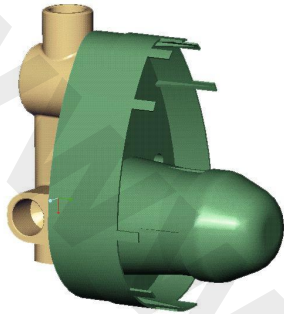

## BUILT-IN PARTS

### Bath&shower mixer built-in UNIVERSAL KIT1

Bath&shower built-in KIT1 Universal for all built-in mixers and Unitherm 47 mm Click cartridge, G1/2" connection thread