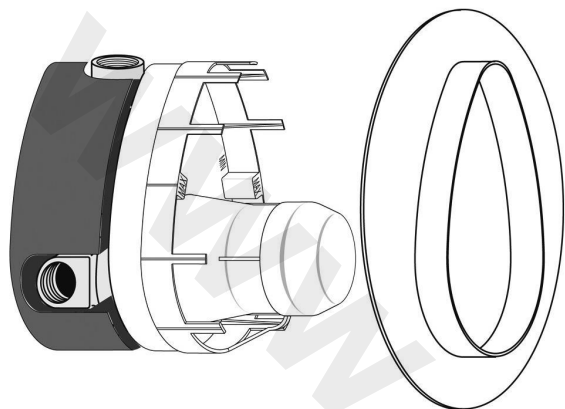

BUILT-IN PARTS

Bath&shower mixer built-in MULTIPOINT Kit1

Ideal Standard

Bath&shower mixer built-in MULTIPOINT Kit1

Bath&shower built-in KIT1 Multipoint for all built-in mixers and Unitherm 47 mm Click cartridge, G1/2" connection thread

RECOMMENDED

Extension kit
Extension kit

A963391
A963392

FINISHES*

 NU

* NU = Neutral