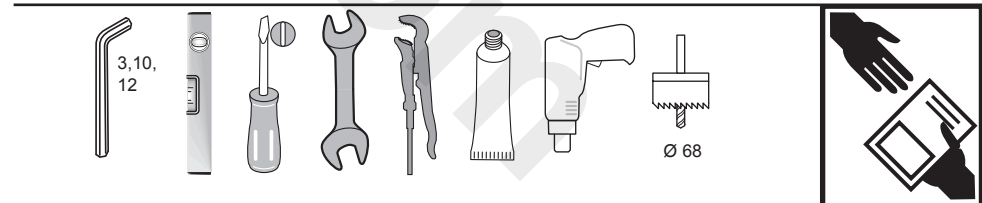

ARCHIMODULE

A 1501 NU

0216 / A 866 482 - 01
(+ A 865 612)
Made in Germany

www.diveabo.com

	P	bar			
	T	°C			

Ideal Standard International NV
Corporate Village - Gent Building
Da Vincilaan 2
1935 Zaventem
Belgium

www.idealstandardinternational.com