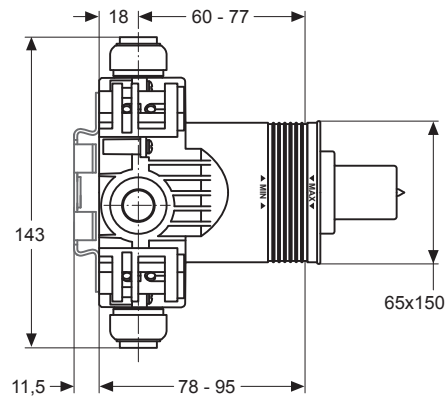

Produced from: Nov. 2011

Pre-Installation Kit Thermostat  
**A1500NU**

Pos.	Description	Part-Number	Qty.	Pos.	Description	Part-Number	Qty.
1	Fixation rail 60cm	<b>A 1503 NU</b>	1 pcs	14	Valve / low noise cold wtr.	<b>A 860 838 NU</b>	1 pcs
2	Built-in box Therm. / bottom			15	Low noise insert	<b>A 860 839 NU</b>	1 pcs
3	Sealing set built-in box			16	Thermostat cartridge cpl.	<b>A 962 229 NU</b>	1 pcs
4	Connector Tectite +stopper	<b>A 860 830 NU</b>	1 pcs	17	Temperature adjustment	<b>A 860 840 NU</b>	1 pcs
5	Adapter pipe with o-ring	<b>A 860 831 NU</b>	1 pcs	18	Built-in box / top		
6	Body built-in Thermostat			19	Fixation/Connector+Screw	<b>A 860 841 NU</b>	1 Set
7	Connector nipple + o-ring	<b>A 860 832 NU</b>	1 pcs	20	Screw set for built-in box		
8	Body buit-in valve & accessories			21	Cover for built-in box		
9	Screw set Body complete	<b>A 860 833 NU</b>	1 Set	22	Sealing fleece - Set	<b>F 960 841 NU</b>	1 Set
10	Flushing device complete	<b>A 860 834 NU</b>	1 Set	23	Plug for flushing device	<b>F 960 842 NU</b>	10 pcs
11	O - ring Ø13 x 1,5 + 2,5	<b>A 860 836 NU</b>	1 Set	24	Plug M15 x 1		
12	Non-return valve DW15	<b>A 962 594 NU</b>	2 pcs	25	Fixation set rail / pre-inst.	<b>A 963 713 NU</b>	1 Set
13	Valve / low noise hot water	<b>A 860 837 NU</b>	1 pcs				