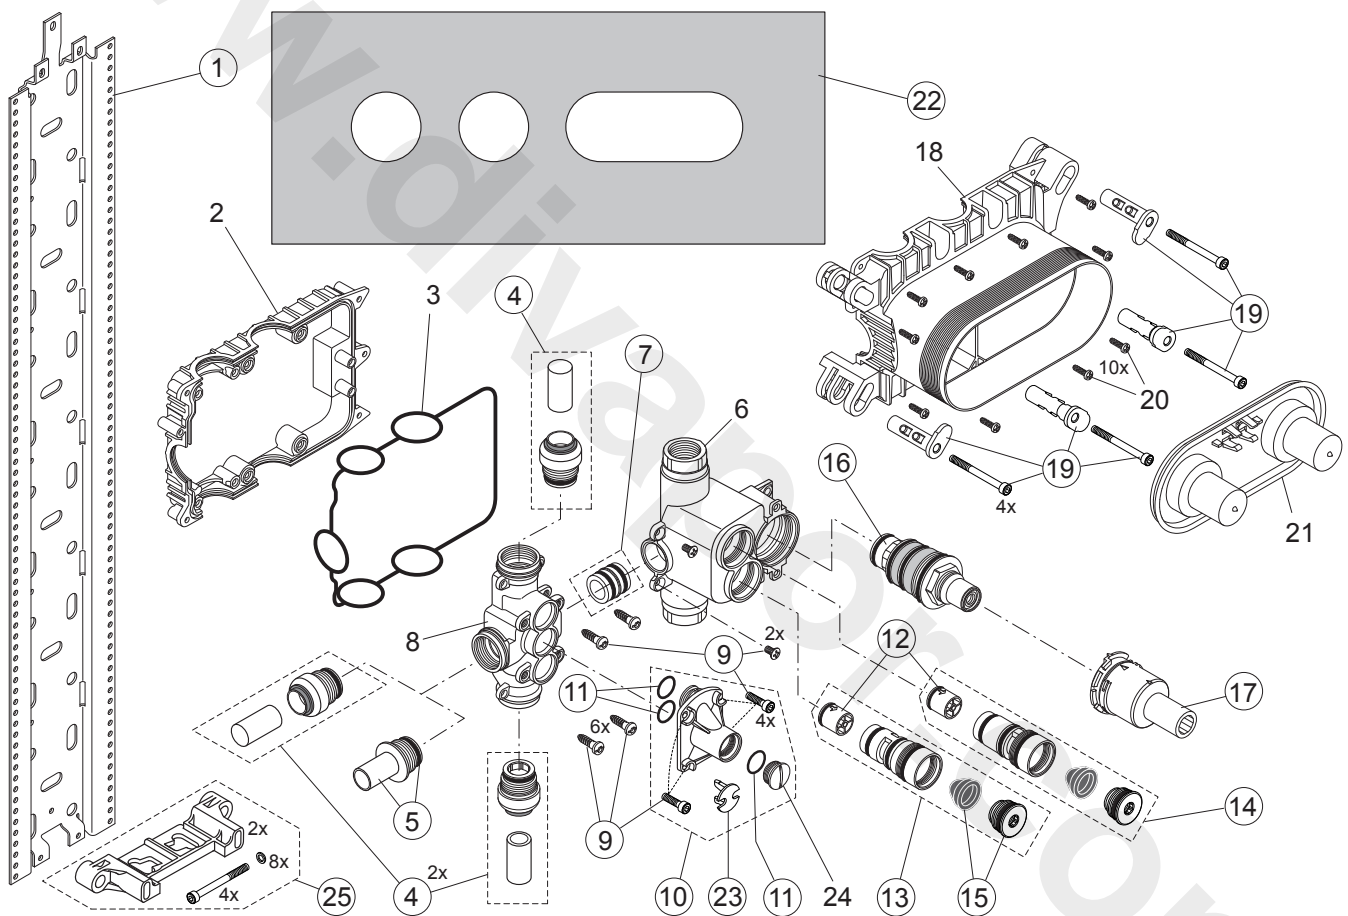

Produced from: Nov. 2011

Pre-Installation Kit Thermostat  
**A1500NU**

Pos.	Description	Part-Number	Qty.	Pos.	Description	Part-Number	Qty.
1	Fixation rail 60cm	<b>A 1503 NU</b>	1 pcs	14	Valve / low noise cold wtr.	<b>A 860 838 NU</b>	1 pcs
2	Built-in box Therm. / bottom			15	Low noise insert	<b>A 860 839 NU</b>	1 pcs
3	Sealing set built-in box			16	Thermostat cartridge cpl.	<b>A 962 229 NU</b>	1 pcs
4	Connector Tectite +stopper	<b>A 860 830 NU</b>	1 pcs	17	Temperature adjustment	<b>A 860 840 NU</b>	1 pcs
5	Adapter pipe with o-ring	<b>A 860 831 NU</b>	1 pcs	18	Built-in box / top		
6	Body built-in Thermostat			19	Fixation/Connector+Screw	<b>A 860 841 NU</b>	1 Set
7	Connector nipple + o-ring	<b>A 860 832 NU</b>	1 pcs	20	Screw set for built-in box		
8	Body buit-in valve & accessories			21	Cover for built-in box		
9	Screw set Body complete	<b>A 860 833 NU</b>	1 Set	22	Sealing fleece - Set	<b>F 960 841 NU</b>	1 Set
10	Flushing device complete	<b>A 860 834 NU</b>	1 Set	23	Plug for flushing device	<b>F 960 842 NU</b>	10 pcs
11	O - ring Ø13 x 1,5 + 2,5	<b>A 860 836 NU</b>	1 Set	24	Plug M15 x 1		
12	Non-return valve DW15	<b>A 962 594 NU</b>	2 pcs	25	Fixation set rail / pre-inst.	<b>A 963 713 NU</b>	1 Set
13	Valve / low noise hot water	<b>A 860 837 NU</b>	1 pcs				