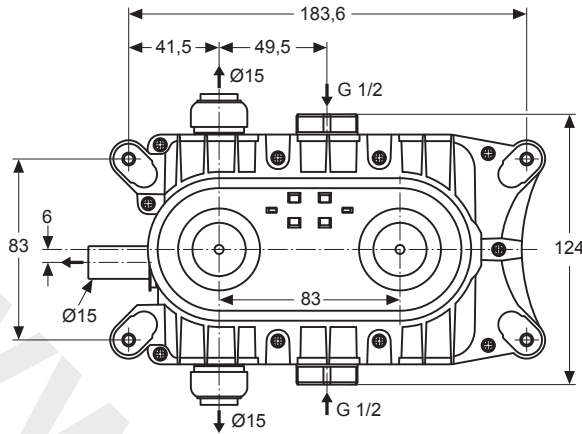

Produced from: Nov. 2011

Pre-Installation Kit Thermostat  
**A1500NU**

Pos.	Description	Part-Number	Qty.	Pos.	Description	Part-Number	Qty.
1	Fixation rail 60cm	<b>A 1503 NU</b>	1 pcs	14	Valve / low noise cold wtr.	<b>A 860 838 NU</b>	1 pcs
2	Built-in box Therm. / bottom			15	Low noise insert	<b>A 860 839 NU</b>	1 pcs
3	Sealing set built-in box			16	Thermostat cartridge cpl.	<b>A 962 229 NU</b>	1 pcs
4	Connector Tectite +stopper	<b>A 860 830 NU</b>	1 pcs	17	Temperature adjustment	<b>A 860 840 NU</b>	1 pcs
5	Adapter pipe with o-ring	<b>A 860 831 NU</b>	1 pcs	18	Built-in box / top		
6	Body built-in Thermostat			19	Fixation/Connector+Screw	<b>A 860 841 NU</b>	1 Set
7	Connector nipple + o-ring	<b>A 860 832 NU</b>	1 pcs	20	Screw set for built-in box		
8	Body buit-in valve & accessories			21	Cover for built-in box		
9	Screw set Body complete	<b>A 860 833 NU</b>	1 Set	22	Sealing fleece - Set	<b>F 960 841 NU</b>	1 Set
10	Flushing device complete	<b>A 860 834 NU</b>	1 Set	23	Plug for flushing device	<b>F 960 842 NU</b>	10 pcs
11	O - ring Ø13 x 1,5 + 2,5	<b>A 860 836 NU</b>	1 Set	24	Plug M15 x 1		
12	Non-return valve DW15	<b>A 962 594 NU</b>	2 pcs	25	Fixation set rail / pre-inst.	<b>A 963 713 NU</b>	1 Set
13	Valve / low noise hot water	<b>A 860 837 NU</b>	1 pcs				